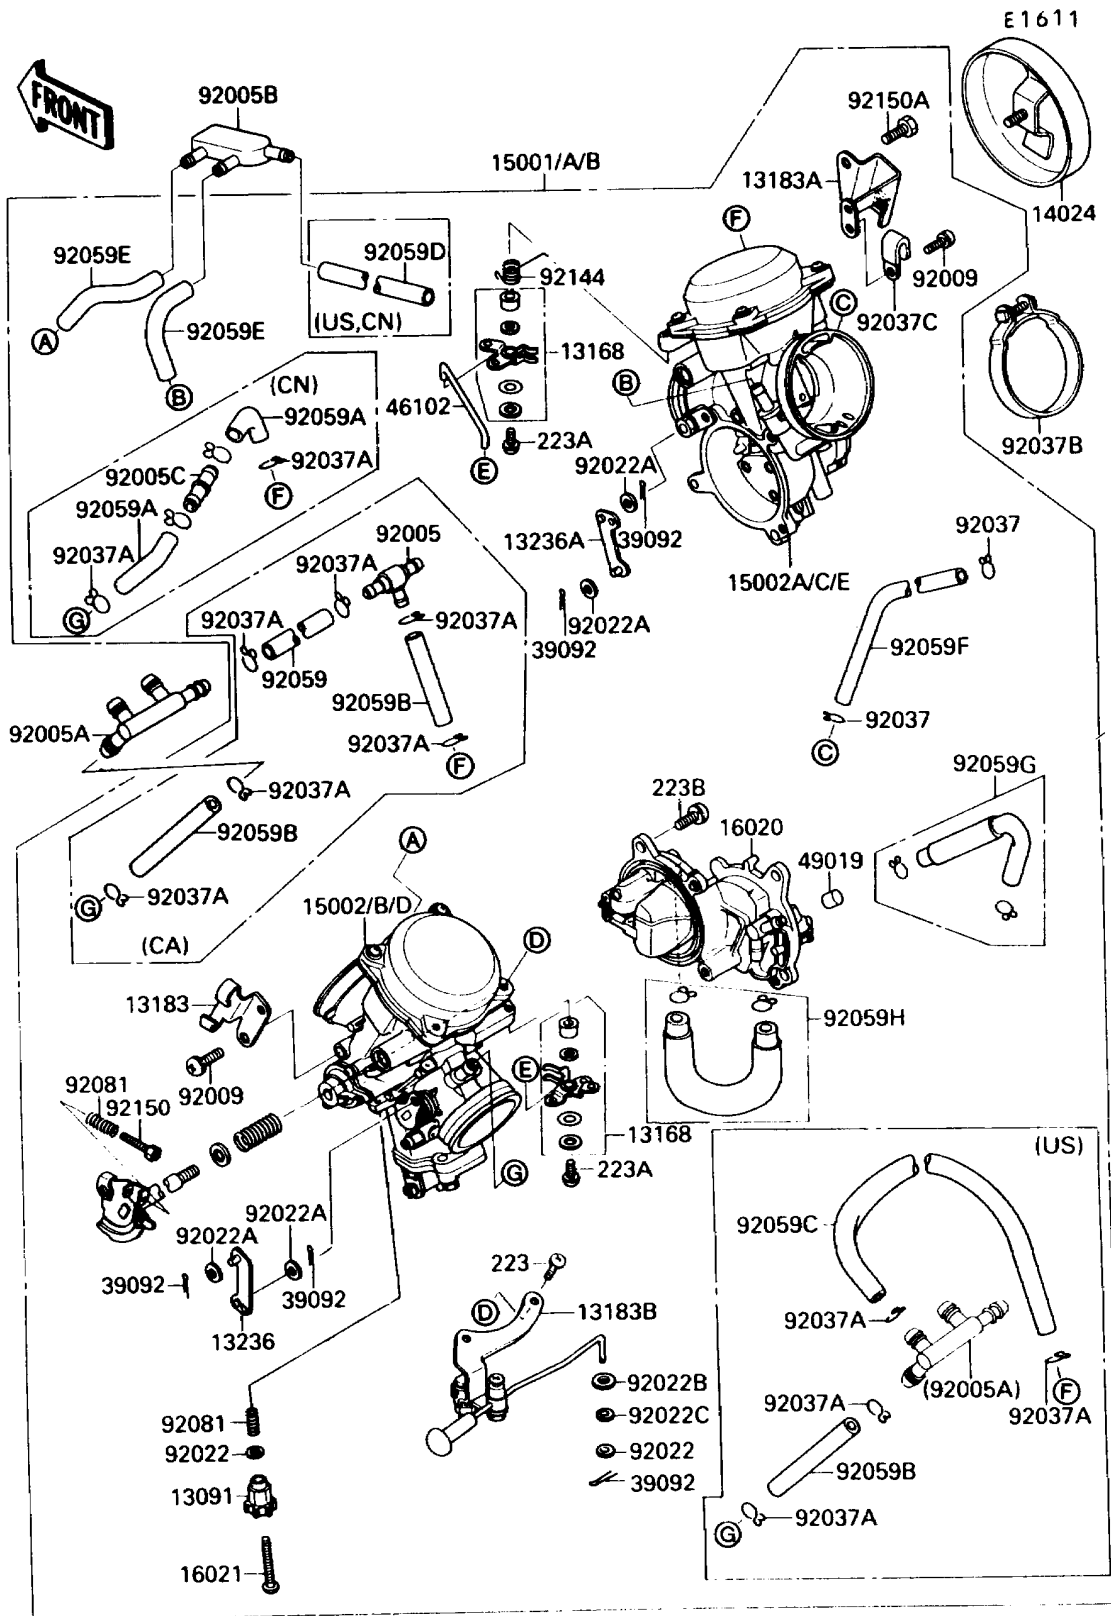

1987 Vulcan 88 PARTS DIAGRAM

Carburetor