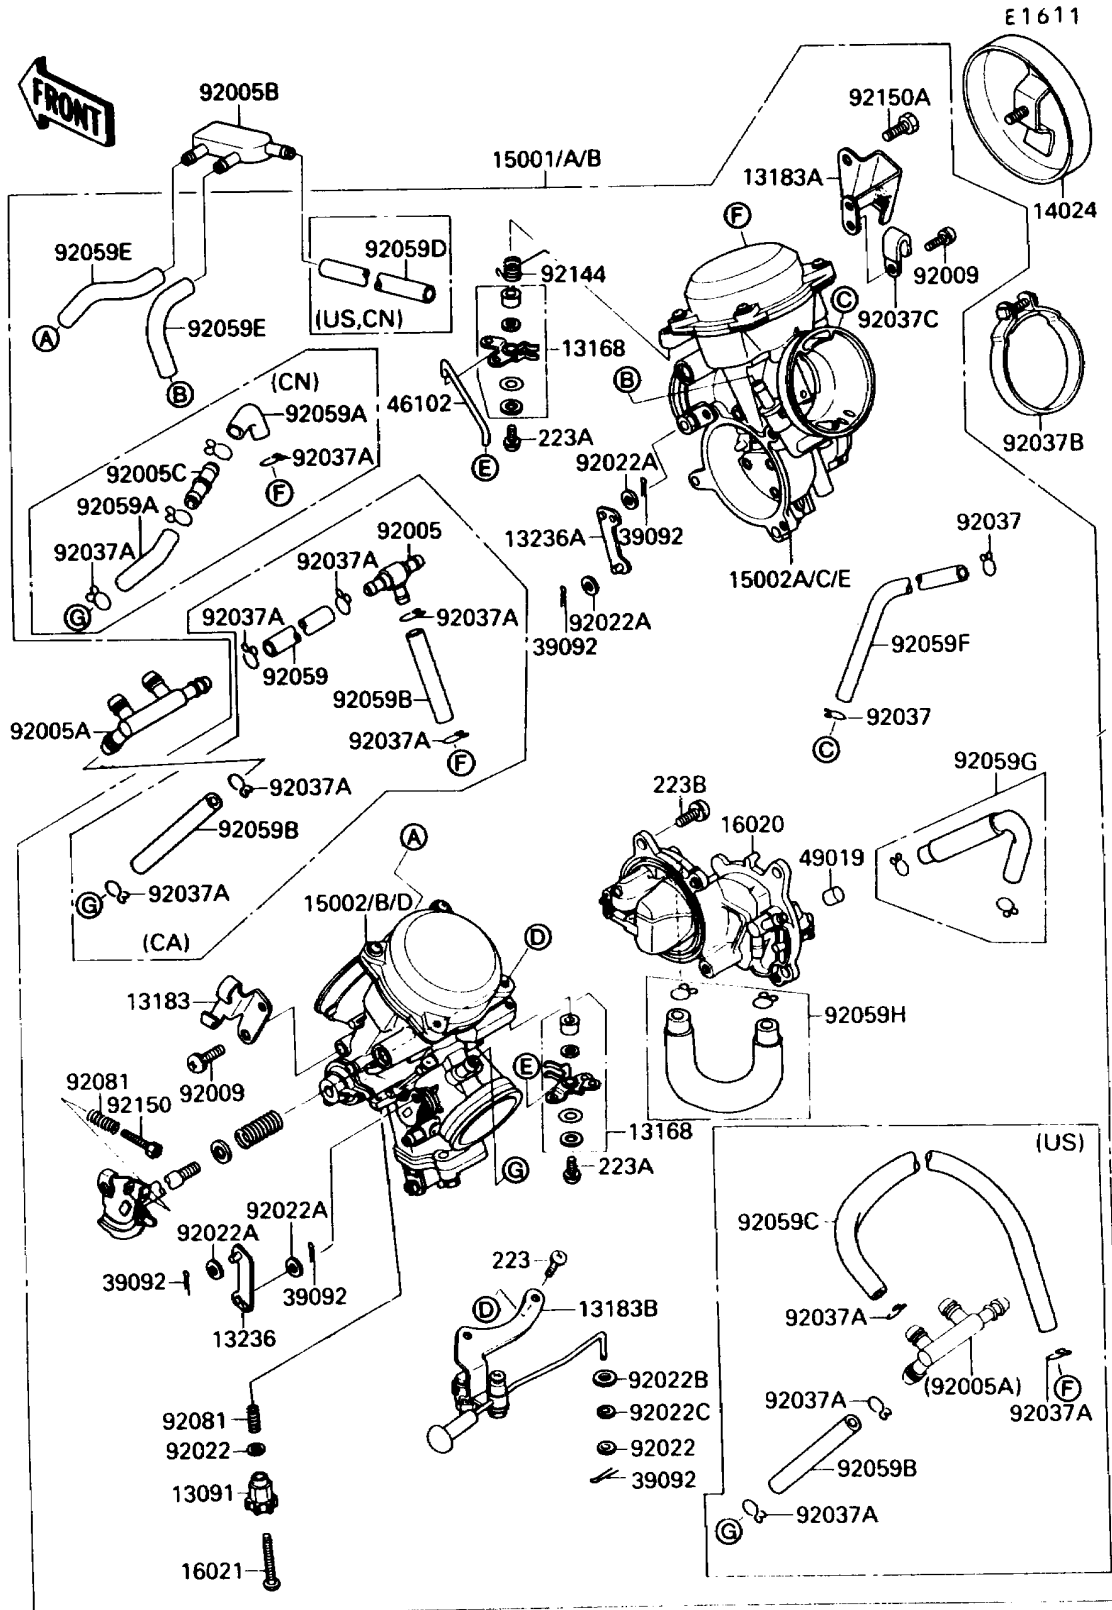

1987 Vulcan 88 PARTS DIAGRAM

Carburetor