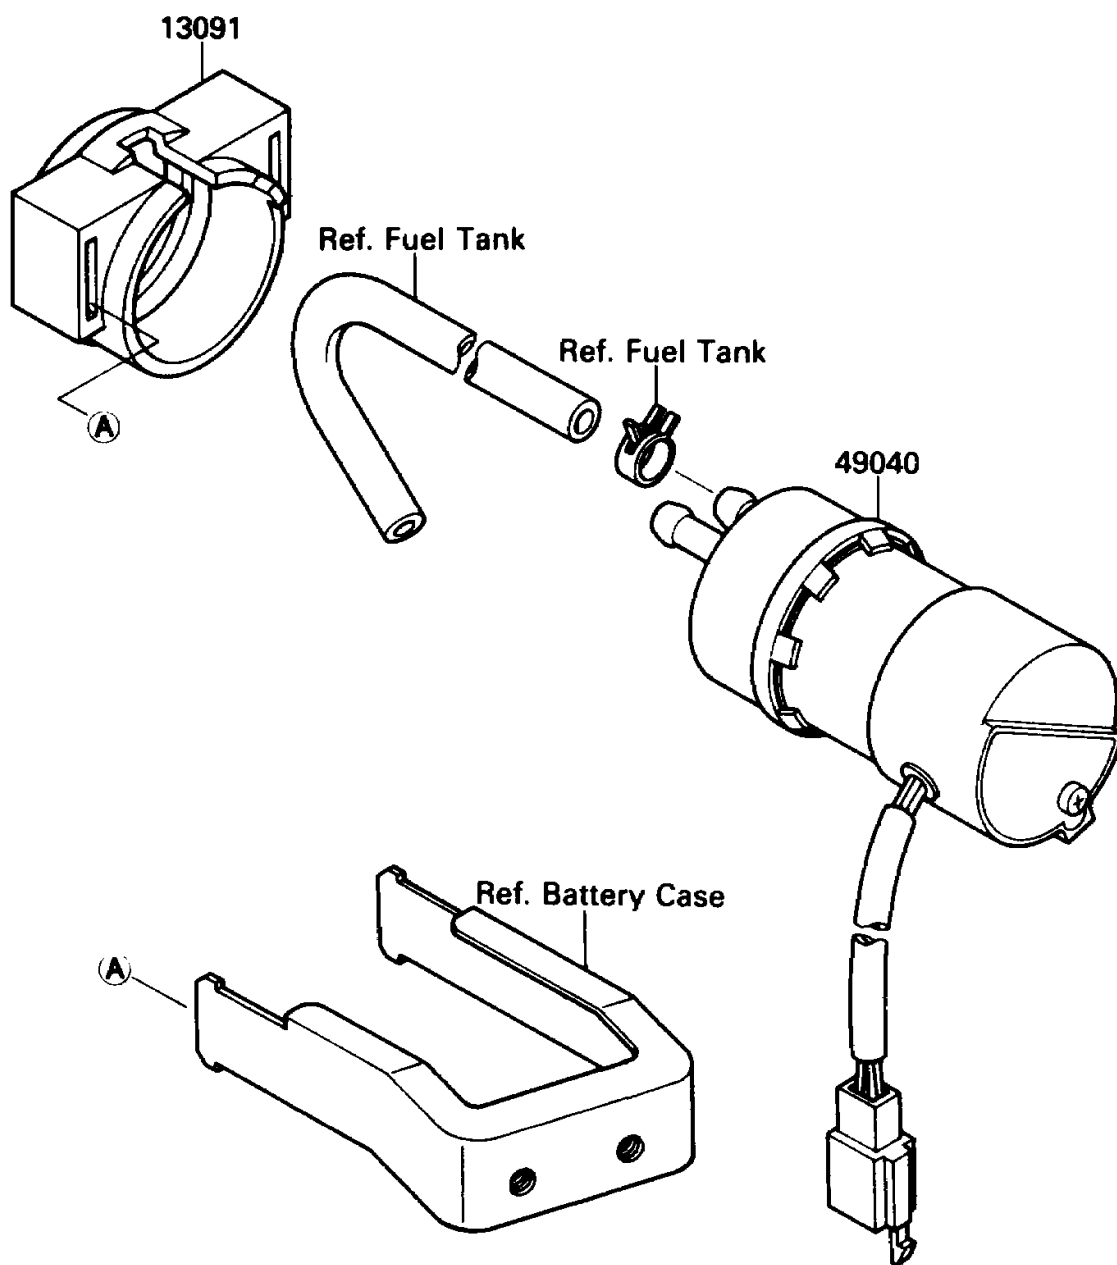

1989 Vulcan 88 PARTS DIAGRAM

Fuel Pump

E1520-0010

1989 Vulcan 88 PARTS LIST

Fuel Pump

ITEM NAME	PART NUMBER	QUANTITY
HOLDER (Ref # 13091)	13091-1512	1
PUMP-FUEL (Ref # 49040)	49040-1054	1