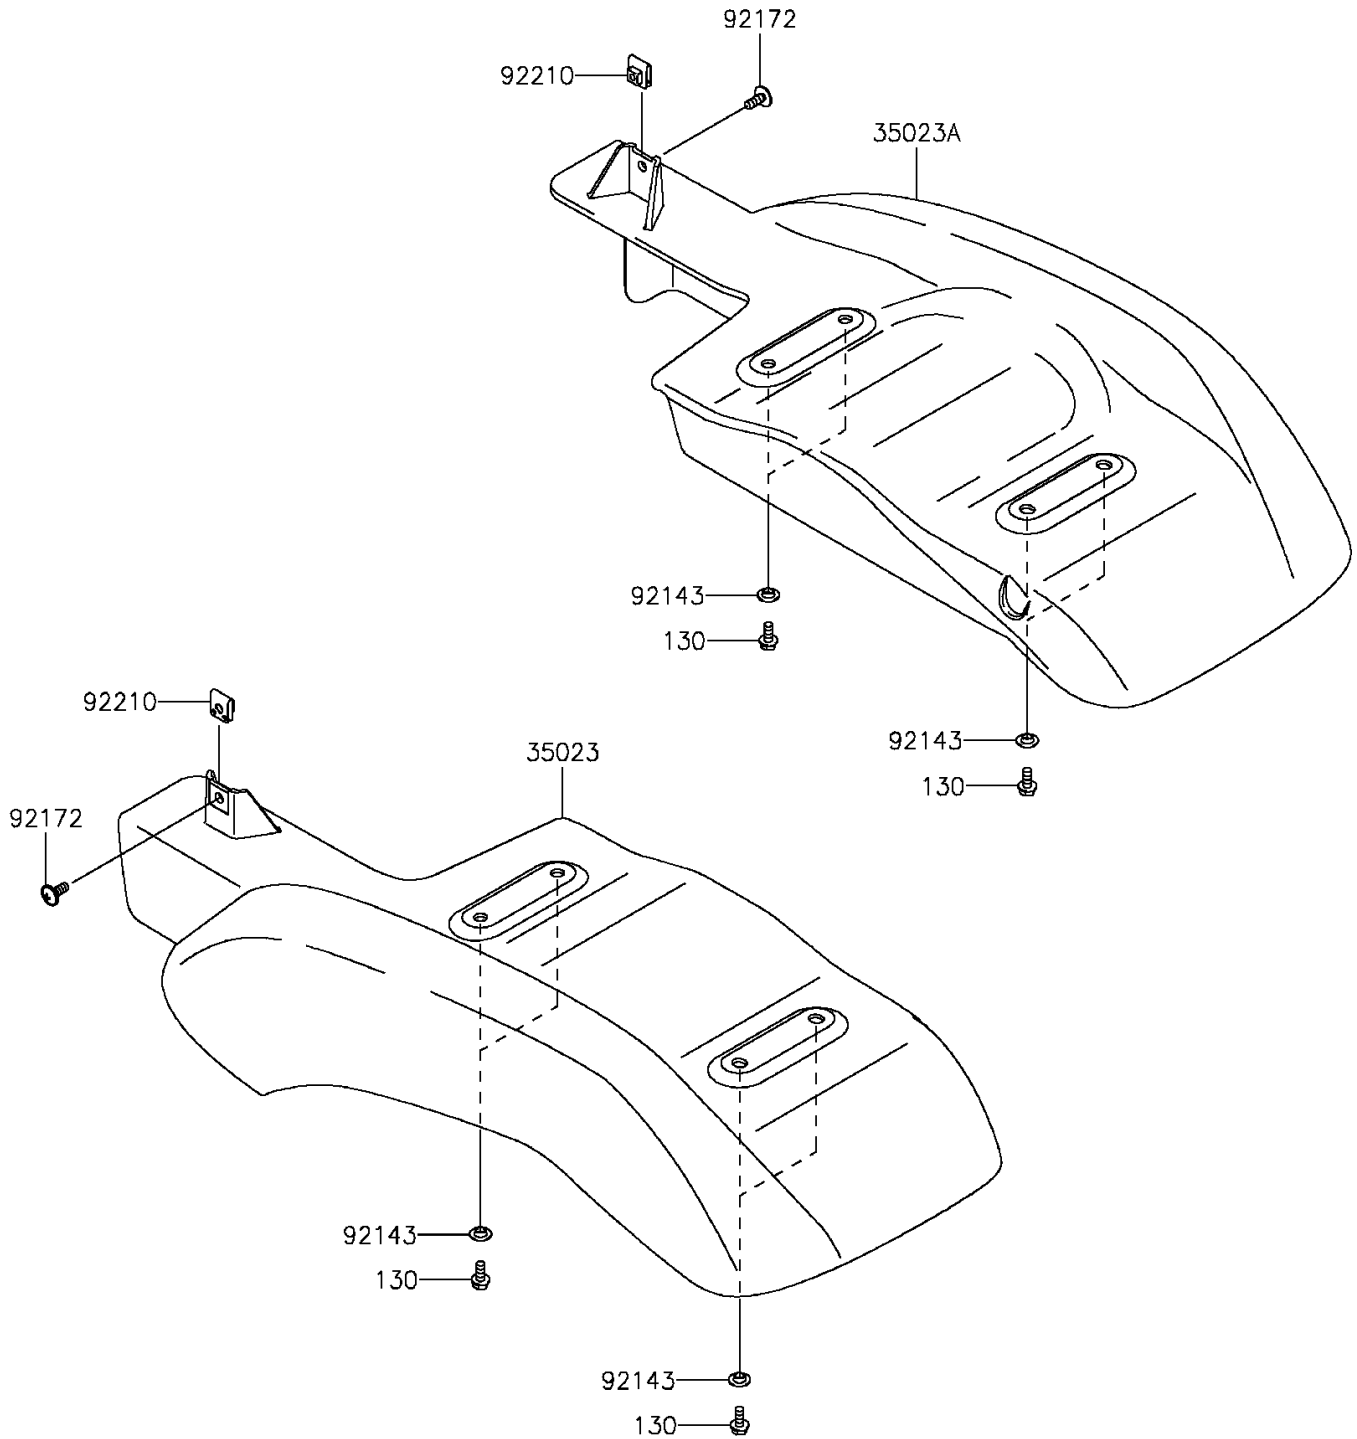

2016 MULE™ 610 4x4 XC SE

PARTS DIAGRAM

Rear Fender(s)

F2172

2016 MULE™ 610 4x4 XC SE

PARTS LIST

Rear Fender(s)

ITEM NAME	PART NUMBER	QUANTITY
FENDER-REAR,LH,F.BLACK (Ref # 35023)	35023-0045-6Z	1
FENDER-REAR,RH,F.BLACK (Ref # 35023A)	35023-0046-6Z	1
COLLAR (Ref # 92143)	92143-1087	8
SCREW,TAPPING,6X20 (Ref # 92172)	92172-0488	2
NUT,LEAF SPRING,6MM (Ref # 92210)	92210-0624	2
BOLT-FLANGED,6X14 (Ref # 130)	130BB0614	8