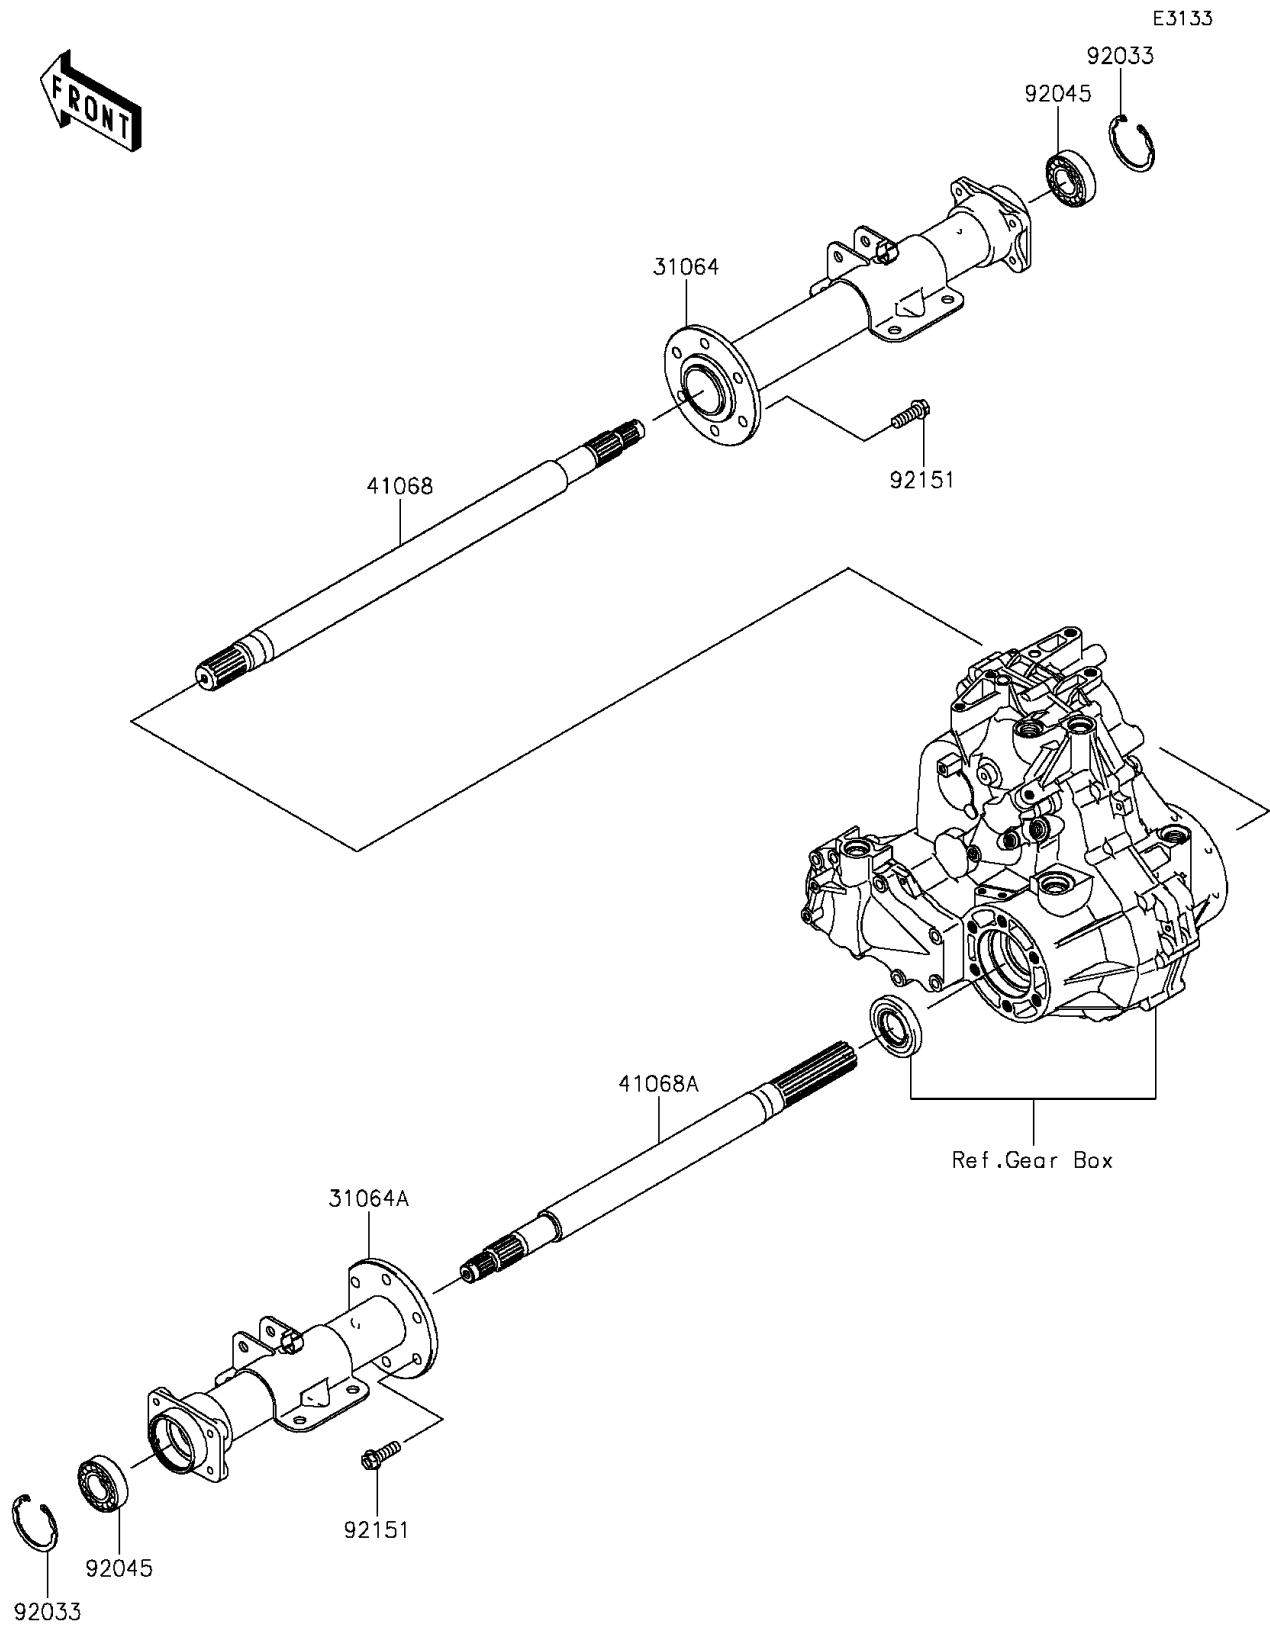

2015 MULE™ 610 4x4 XC SE

PARTS DIAGRAM

Rear Axle

2015 MULE™ 610 4x4 XC SE

PARTS LIST

Rear Axle

ITEM NAME	PART NUMBER	QUANTITY
PIPE-COMP,RH (Ref # 31064)	31064-0197	1
PIPE-COMP,LH (Ref # 31064A)	31064-0198	1
AXLE,RH (Ref # 41068)	41068-0036	1
AXLE,LH (Ref # 41068A)	41068-0037	1
RING-SNAP (Ref # 92033)	92033-2149	2
BEARING-BALL,6205A26DDU2 (Ref # 92045)	92045-0044	2
BOLT,10X28 (Ref # 92151)	92151-2142	12