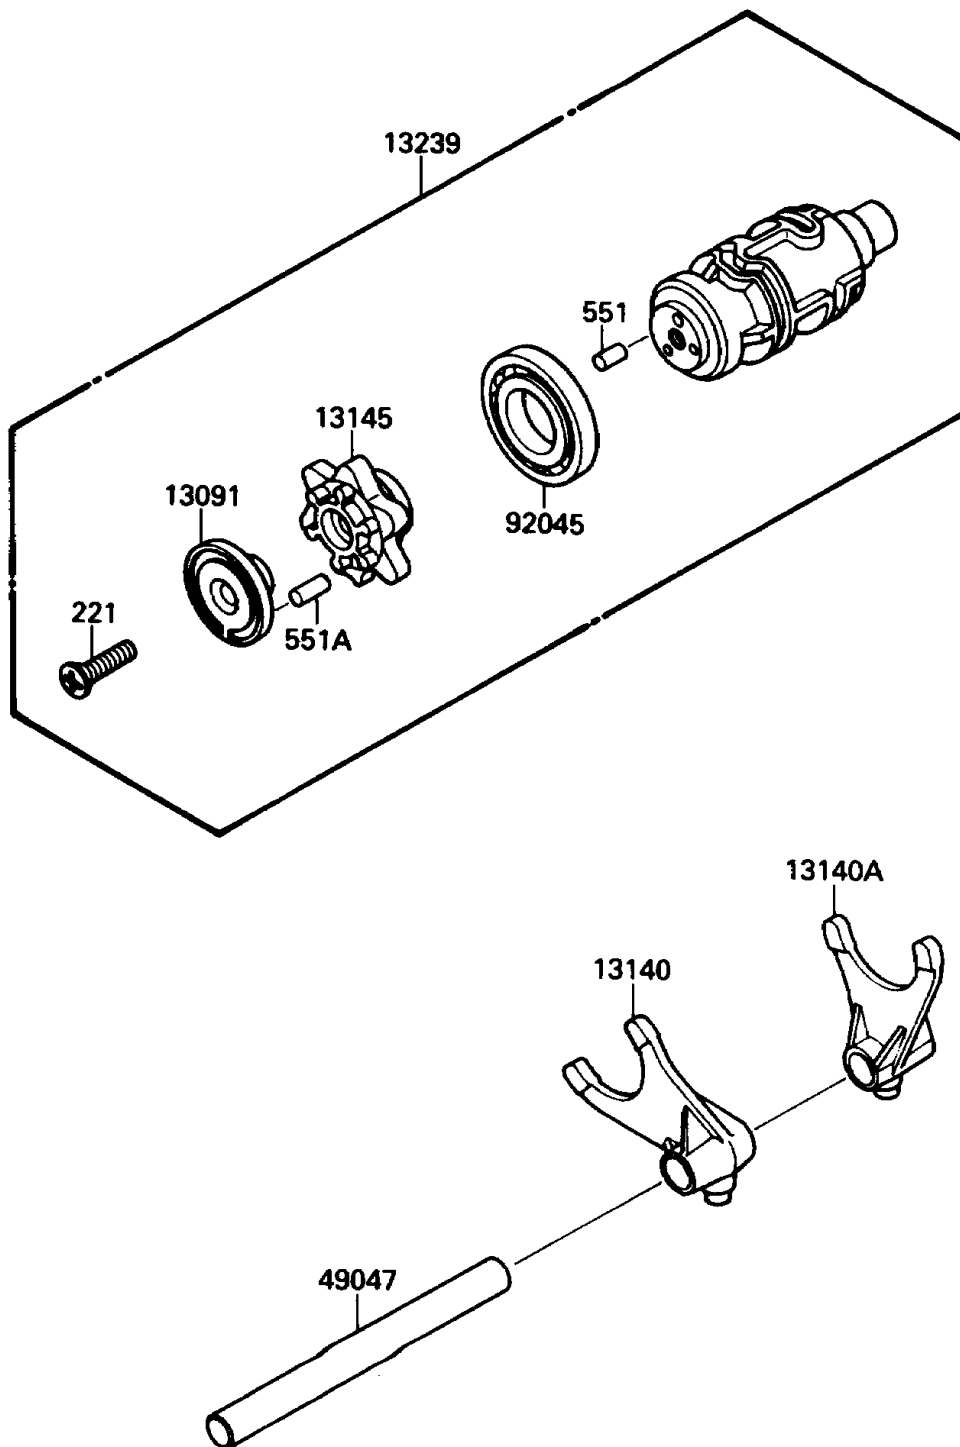

1989 Vulcan 88 PARTS DIAGRAM

Change Drum/Shift Fork

E1362-0122

1989 Vulcan 88 PARTS LIST

Change Drum/Shift Fork

ITEM NAME	PART NUMBER	QUANTITY
HOLDER,CHANGE DRUM PIN (Ref # 13091)	13091-1104	1
FORK-SHIFT,INPUT,2ND (Ref # 13140)	13140-1155	1
FORK-SHIFT,OUTPUT,3RD (Ref # 13140A)	13140-1156	1
CAM-CHANGE DRUM (Ref # 13145)	13145-1062	1
DRUM-ASSY-CHANGE (Ref # 13239)	13239-1141	1
ROD-SHIFT (Ref # 49047)	49047-1062	1
BEARING-BALL,#6005C4 (Ref # 92045)	92045-1056	1
SCREW-CSK-CROS,6X45 (Ref # 221)	221B0645	1
PIN-DOWEL,4X8 (Ref # 551)	551A0408	1
PIN-DOWEL (Ref # 551A)	551A0412	1