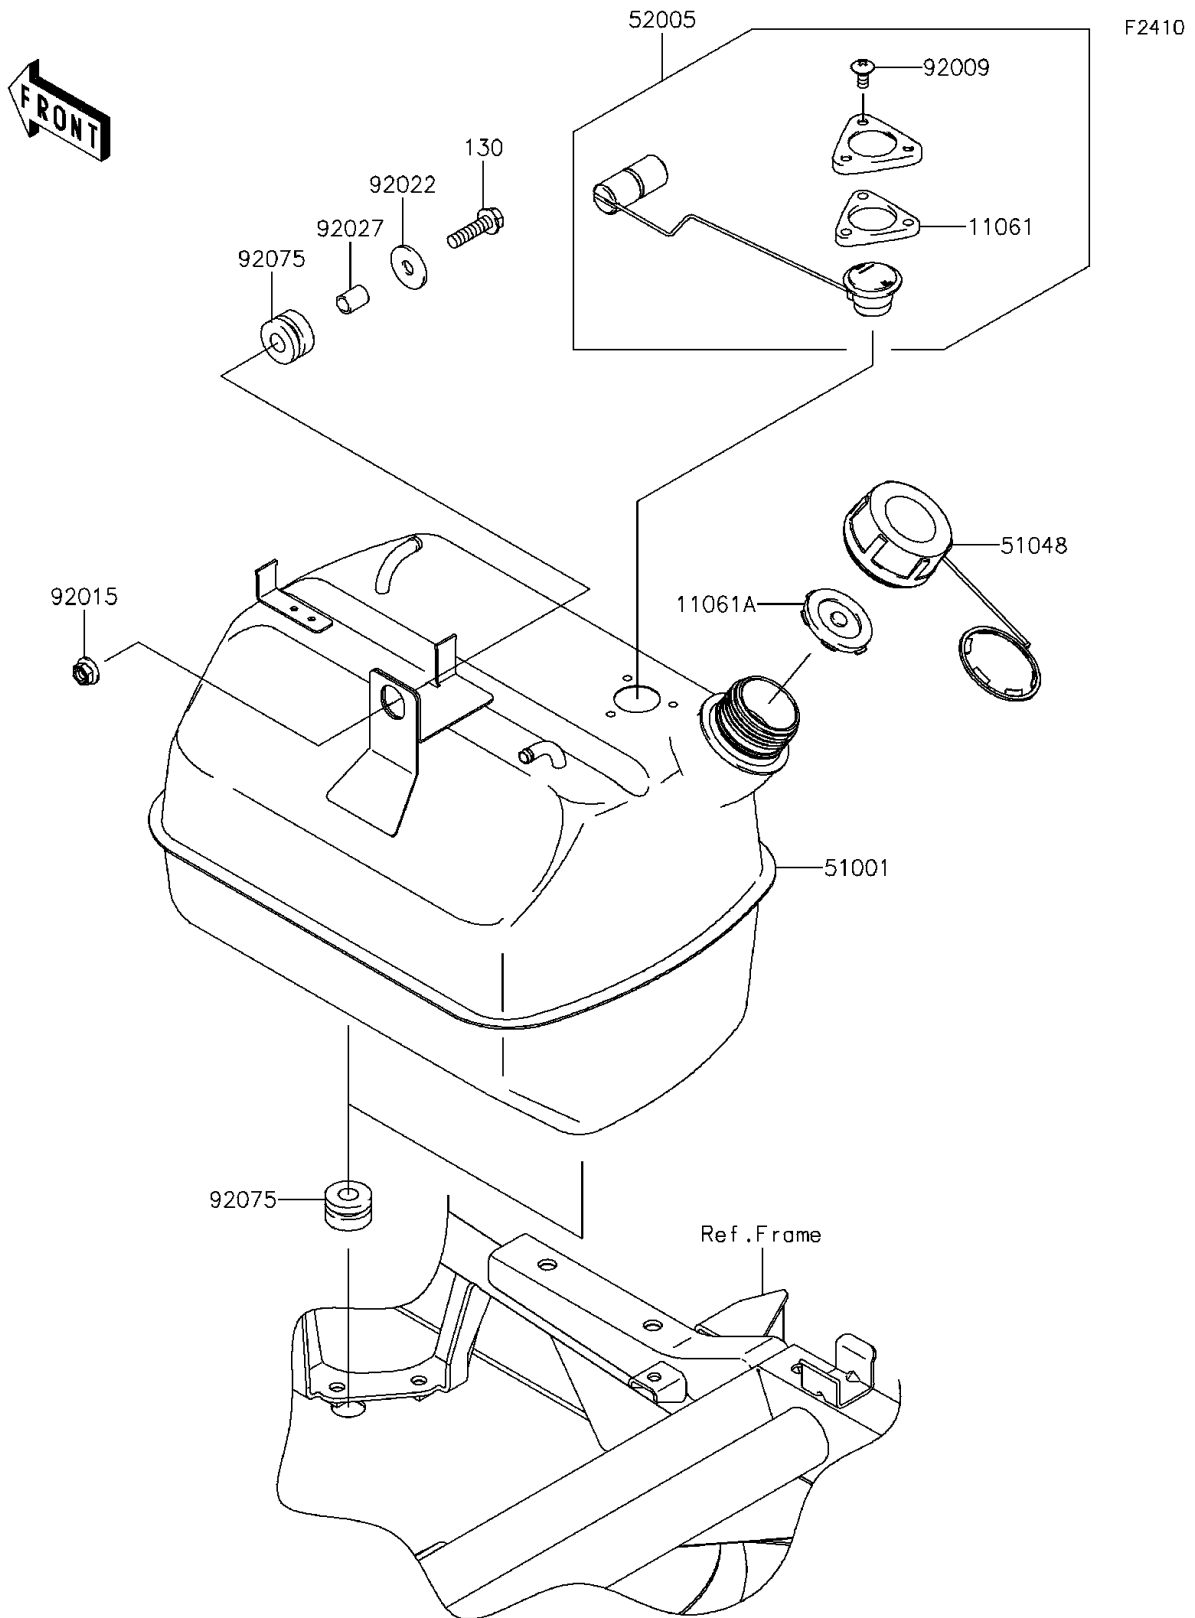

2014 MULE™ 610 4x4 XC CAMO

PARTS DIAGRAM

Fuel Tank

2014 MULE™ 610 4x4 XC CAMO

PARTS LIST

Fuel Tank

ITEM NAME	PART NUMBER	QUANTITY
GASKET,FUEL GAUGE (Ref # 11061)	11061-0120	1
GASKET,FUEL TANK CAP (Ref # 11061A)	11061-7508	1
TANK-COMP-FUEL (Ref # 51001)	51001-0341	1
CAP-ASSY-TANK,FUEL (Ref # 51048)	51048-0026	1
GAUGE,FUEL (Ref # 52005)	52005-0080	1
SCREW,6X14 (Ref # 92009)	92009-1541	3
NUT,LOCK,FLANGED,8MM (Ref # 92015)	92015-1397	1
WASHER,9X28X2.3 (Ref # 92022)	92022-1632	1
COLLAR,8.8X12X15.5 (Ref # 92027)	92027-1081	1
DAMPER (Ref # 92075)	92075-1736	3
BOLT-FLANGED,8X30 (Ref # 130)	130AA0830	1