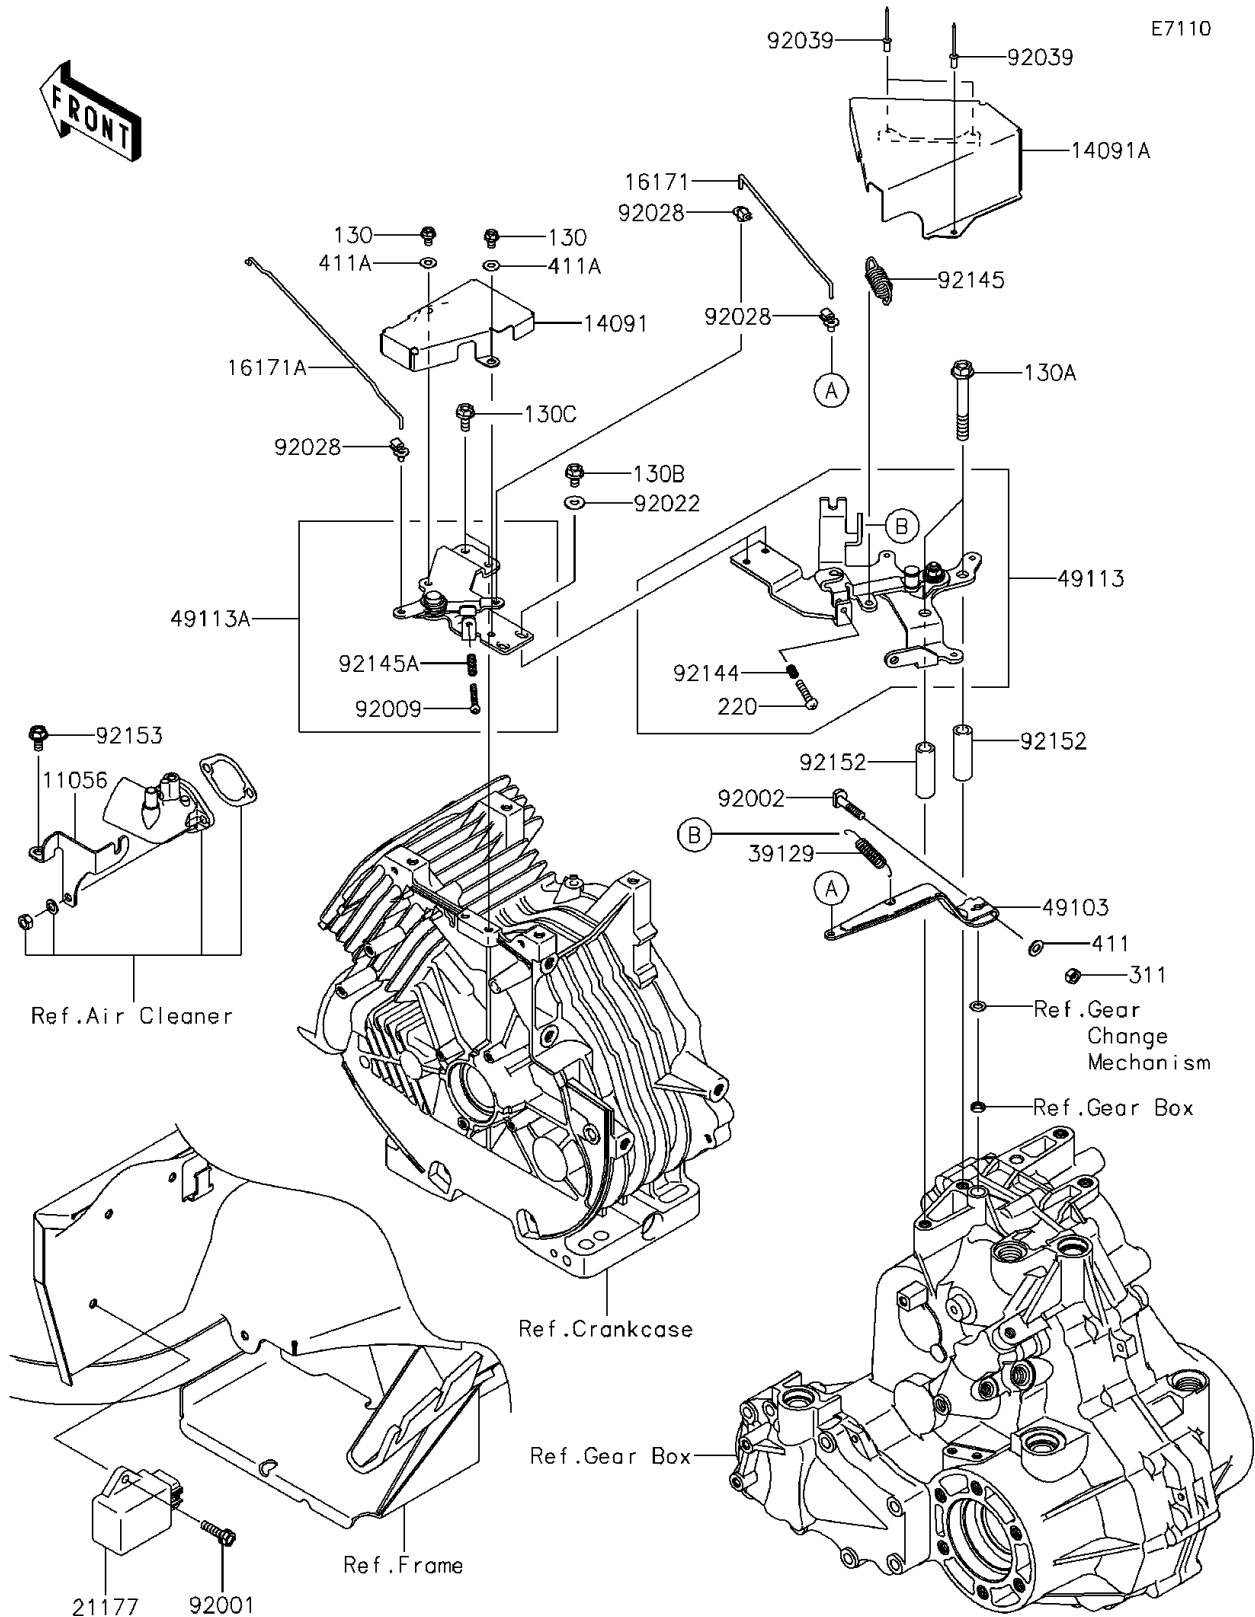

2014 MULE™ 610 4x4 XC CAMO

PARTS DIAGRAM

Control