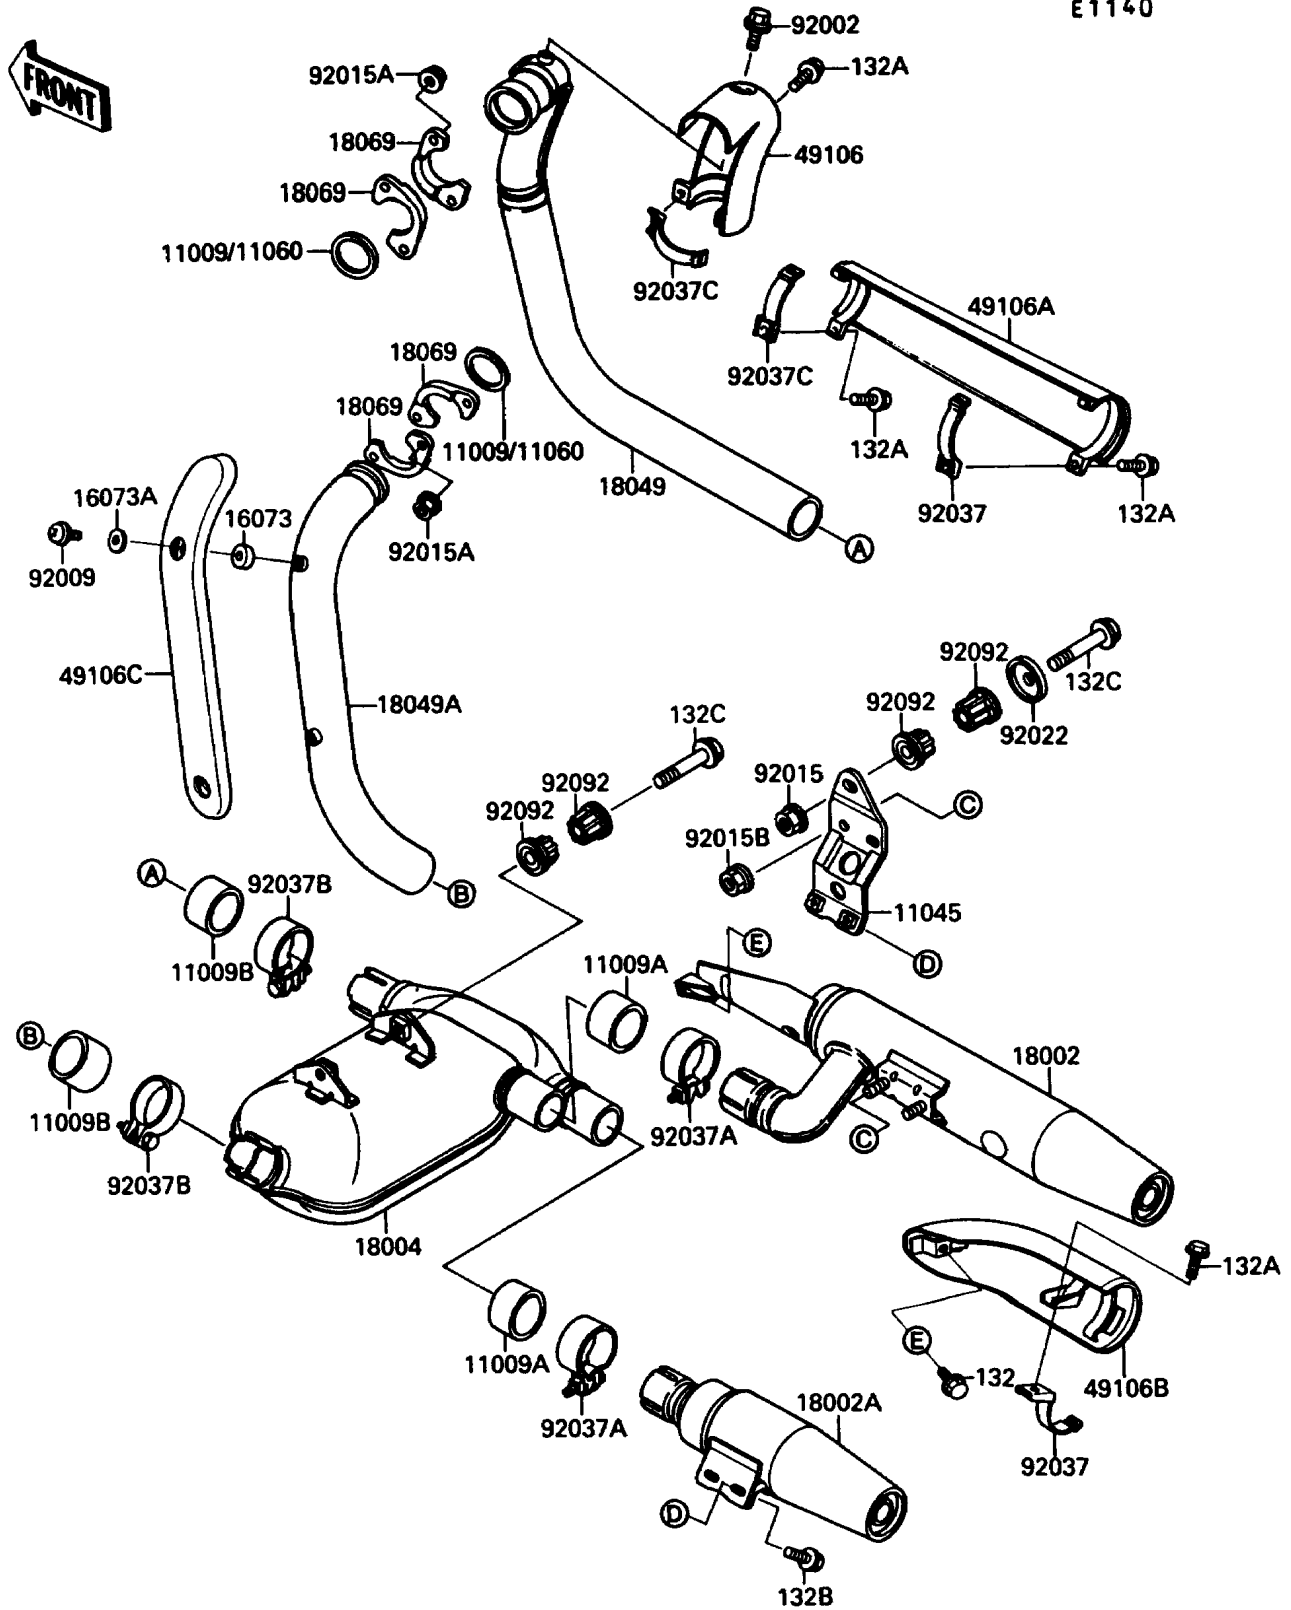

## 1987 Vulcan 88 PARTS DIAGRAM

Muffler

E1140

## 1987 Vulcan 88 PARTS LIST

### Muffler

ITEM NAME	PART NUMBER	QUANTITY
GASKET,EXHAUST PIPE (Ref # 11009)	11009-1476	1
GASKET,EXHAUST PIPE CONNECTING (Ref # 11009A)	11009-1666	1
GASKET,EXHAUST PIPE (Ref # 11009B)	11009-1680	1
BRACKET,MUFFLER (Ref # 11045)	11045-1435	1
INSULATOR,6.5X12.5X4 (Ref # 16073)	16073-1069	1
INSULATOR,6.5X12.5X2 (Ref # 16073A)	16073-1070	1
BODY-COMP-MUFFLER,UPP (Ref # 18002)	18002-1806	1
BODY-COMP-MUFFLER,LWR (Ref # 18002A)	18002-1807	1
CHAMBER-PREMUFFLER (Ref # 18004)	18004-1057	1
PIPE-EXHAUST,FR (Ref # 18049)	18049-1406	1
PIPE-EXHAUST,RR (Ref # 18049A)	18049-1407	1
HOLDER-EXHAUST PIPE (Ref # 18069)	18069-1074	1
COVER-EXHAUST PIPE,FR (Ref # 49106)	49106-1095	1
COVER-EXHAUST PIPE,FR (Ref # 49106A)	49106-1096	1
COVER-MUFFLER (Ref # 49106B)	49106-1107	1
COVER-MUFFLER,PIPE,RR (Ref # 49106C)	49106-1109	1
BOLT,6X8 (Ref # 92002)	92002-1604	1
SCREW (Ref # 92009)	92009-1517	1
NUT,FLANGED,8MM (Ref # 92015)	92015-1014	1
NUT,CAP,8MM (Ref # 92015A)	92015-1371	1
NUT,8MM (Ref # 92015B)	92015-1398	1
WASHER,CUP TYPE (Ref # 92022)	92022-1270	1
CLAMP,MUFFLER COVER (Ref # 92037)	92037-1615	1
CLAMP,52MM (Ref # 92037A)	92037-1633	1
CLAMP,59MM (Ref # 92037B)	92037-1863	1
CLAMP (Ref # 92037C)	92037-1874	1
BUSHING-RUBBER,MUFFLER (Ref # 92092)	92092-1013	1
BOLT-FLANGED-SMALL (Ref # 132)	132E0610	1
BOLT-FLANGED-SMALL (Ref # 132A)	132E0620	1

## 1987 Vulcan 88 PARTS LIST

Muffler

ITEM NAME	PART NUMBER	QUANTITY
BOLT-FLANGED-SMALL (Ref # 132B)	132E0814	1
BOLT-FLANGED-SMALL,8X55 (Ref # 132C)	132E0855	1