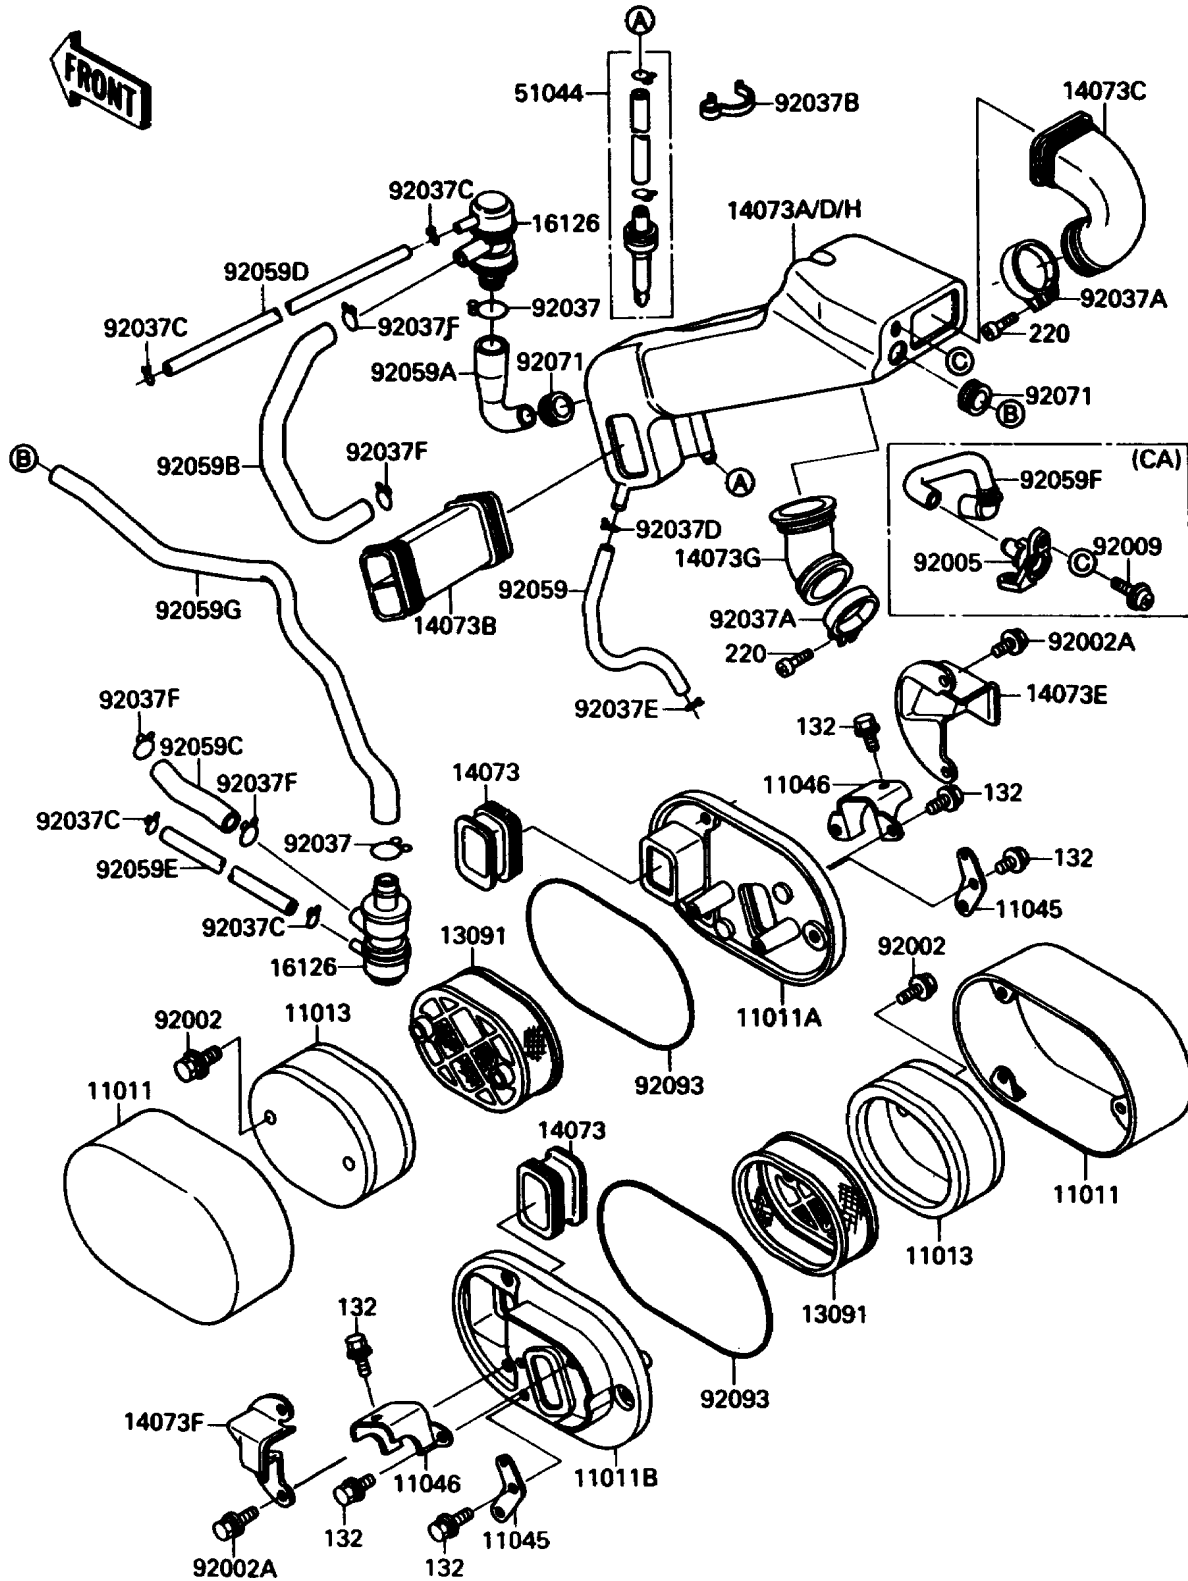

1987 Vulcan 88 PARTS DIAGRAM

Air Filter

E 1130

1987 Vulcan 88 PARTS LIST

Air Filter

ITEM NAME	PART NUMBER	QUANTITY
CASE-AIR FILTER,OUTSIDE (Ref # 11011)	11011-1248	1
CASE-AIR FILTER,LH,INSIDE (Ref # 11011A)	11011-1289	1
CASE-AIR FILTER,RH,INSIDE (Ref # 11011B)	11011-1290	1
ELEMENT-AIR FILTER (Ref # 11013)	11013-1122	1
BRACKET,AIR FILTER,LWR (Ref # 11045)	11045-1434	1
BRACKET,AIR FILTER,UPP (Ref # 11046)	11046-1035	1
HOLDER,ELEMENT (Ref # 13091)	13091-1345	1
DUCT,INLET (Ref # 14073)	14073-1296	1
DUCT,SURGE TANK (Ref # 14073A)	14073-1297	1
DUCT,AIR FILTER (Ref # 14073B)	14073-1298	1
DUCT,FR,CARBURETOR (Ref # 14073C)	14073-1299	1
DUCT,SURGE TANK (Ref # 14073D)	14073-1306	1
DUCT,LH (Ref # 14073E)	14073-1316	1
DUCT,RH (Ref # 14073F)	14073-1317	1
DUCT,RR,CARBURETOR (Ref # 14073G)	14073-1326	1
DUCT,SURGE TANK (Ref # 14073H)	14073-1357	1
VALVE,AIR SWITCH (Ref # 16126)	16126-1188	1
TUBE-ASSY (Ref # 51044)	51044-1089	1
BOLT,6X25 (Ref # 92002)	92002-1137	1
BOLT,6X16 (Ref # 92002A)	92002-1242	1
FITTING (Ref # 92005)	92005-1163	1
SCREW,6X14 (Ref # 92009)	92009-1272	1
CLAMP,TUBE (Ref # 92037)	92037-1076	1
CLAMP,BOOT FITTING (Ref # 92037A)	92037-1112	1
CLAMP,HOSE (Ref # 92037B)	92037-1552	1
CLAMP (Ref # 92037C)	92037-1712	1
CLAMP,14MM (Ref # 92037D)	92037-1862	1
CLAMP,BREATHER TUBE (Ref # 92037E)	92037-192	1
CLAMP,TUBE (Ref # 92037F)	92037-213	1

1987 Vulcan 88 PARTS LIST

Air Filter

ITEM NAME	PART NUMBER	QUANTITY
TUBE,BREATHER (Ref # 92059)	92059-1777	1
TUBE,ASV-SURGE TANK (Ref # 92059A)	92059-1779	1
TUBE,VALVE-ASV (Ref # 92059B)	92059-1780	1
TUBE,ASV-CAP(R) (Ref # 92059C)	92059-1783	1
TUBE,4X9X420 (Ref # 92059D)	92059-1820	1
TUBE,4X9X650 (Ref # 92059E)	92059-1846	1
TUBE,AIR FILTER (Ref # 92059F)	92059-1859	1
TUBE,AIR VALVE-AIR FILTER (Ref # 92059G)	92059-1873	1
GROMMET,AIR FILTER (Ref # 92071)	92071-1028	1
SEAL,AIR FILTER (Ref # 92093)	92093-1236	1
BOLT-FLANGED-SMALL,6X10 (Ref # 132)	132J0610	1
SCREW-PAN-CROS (Ref # 220)	220C0430	1