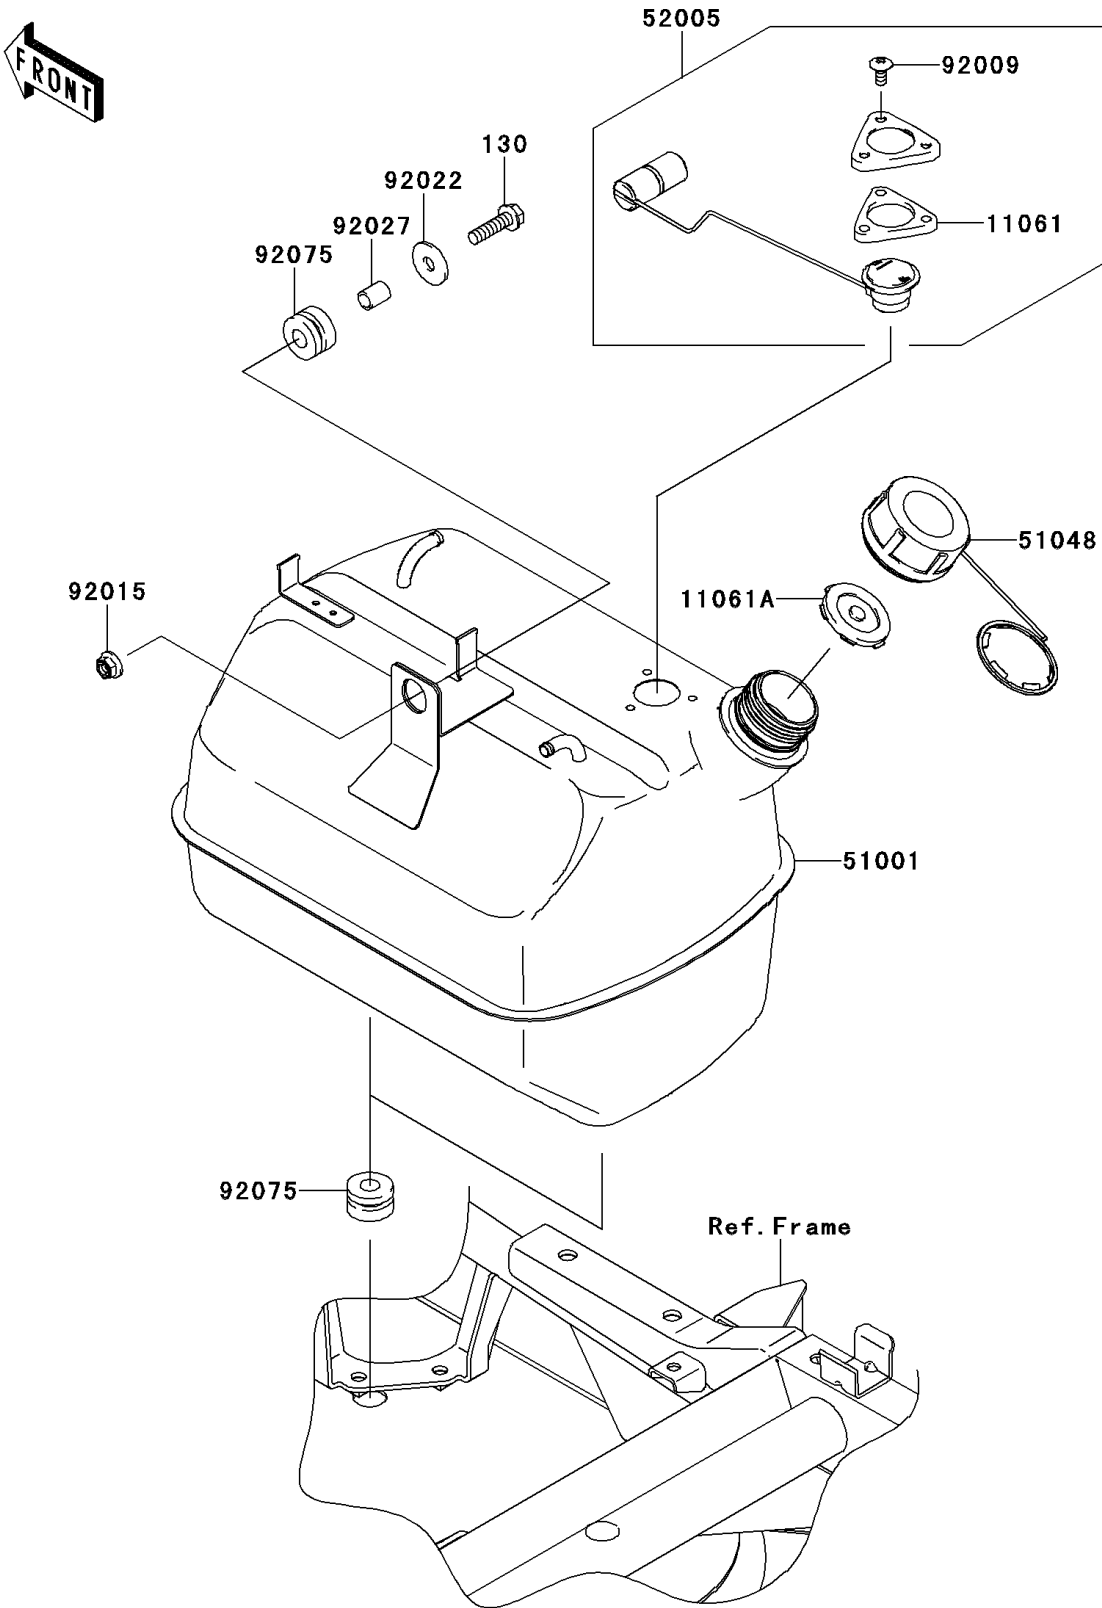

2011 MULE™ 600 PARTS DIAGRAM

Fuel Tank

F2410

2011 MULE™ 600 PARTS LIST

Fuel Tank

ITEM NAME	PART NUMBER	QUANTITY
GASKET,FUEL GAUGE (Ref # 11061)	11061-0120	1
GASKET,FUEL TANK CAP (Ref # 11061A)	11061-7508	1
TANK-COMP-FUEL (Ref # 51001)	51001-0341	1
CAP-ASSY-TANK,FUEL (Ref # 51048)	51048-0026	1
GAUGE,FUEL (Ref # 52005)	52005-0080	1
SCREW,6X14 (Ref # 92009)	92009-1541	3
NUT,LOCK,FLANGED,8MM (Ref # 92015)	92015-1397	1
WASHER,9X28X2.3 (Ref # 92022)	92022-1632	1
COLLAR,8.8X12X15.5 (Ref # 92027)	92027-1081	1
DAMPER (Ref # 92075)	92075-1736	3
BOLT-FLANGED,8X30 (Ref # 130)	130AA0830	1