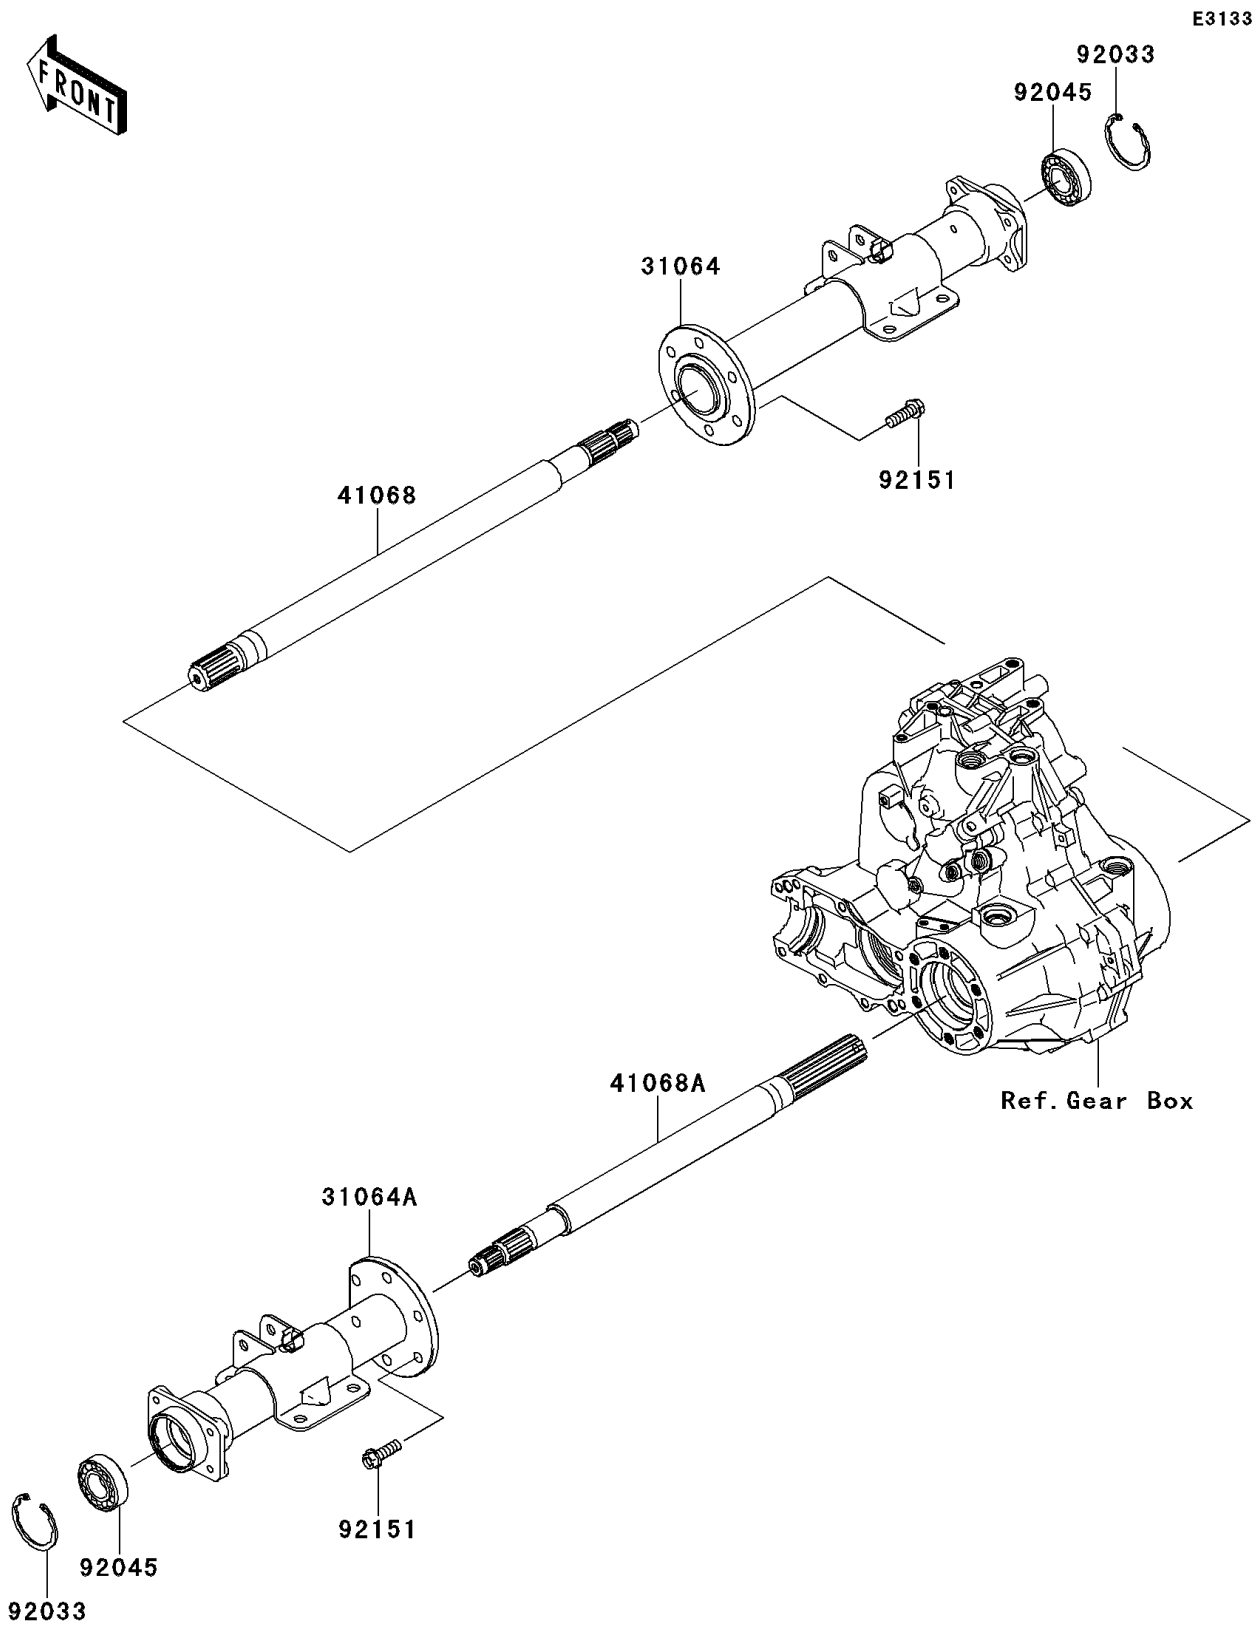

2011 MULE™ 600 PARTS DIAGRAM

Rear Axle

2011 MULE™ 600 PARTS LIST

Rear Axle

ITEM NAME	PART NUMBER	QUANTITY
PIPE-COMP,RH (Ref # 31064)	31064-0197	1
PIPE-COMP,LH (Ref # 31064A)	31064-0198	1
AXLE,RH (Ref # 41068)	41068-0036	1
AXLE,LH (Ref # 41068A)	41068-0037	1
RING-SNAP (Ref # 92033)	92033-2149	2
BEARING-BALL,6205A26DDU2 (Ref # 92045)	92045-0044	2
BOLT,10X28 (Ref # 92151)	92151-2142	12