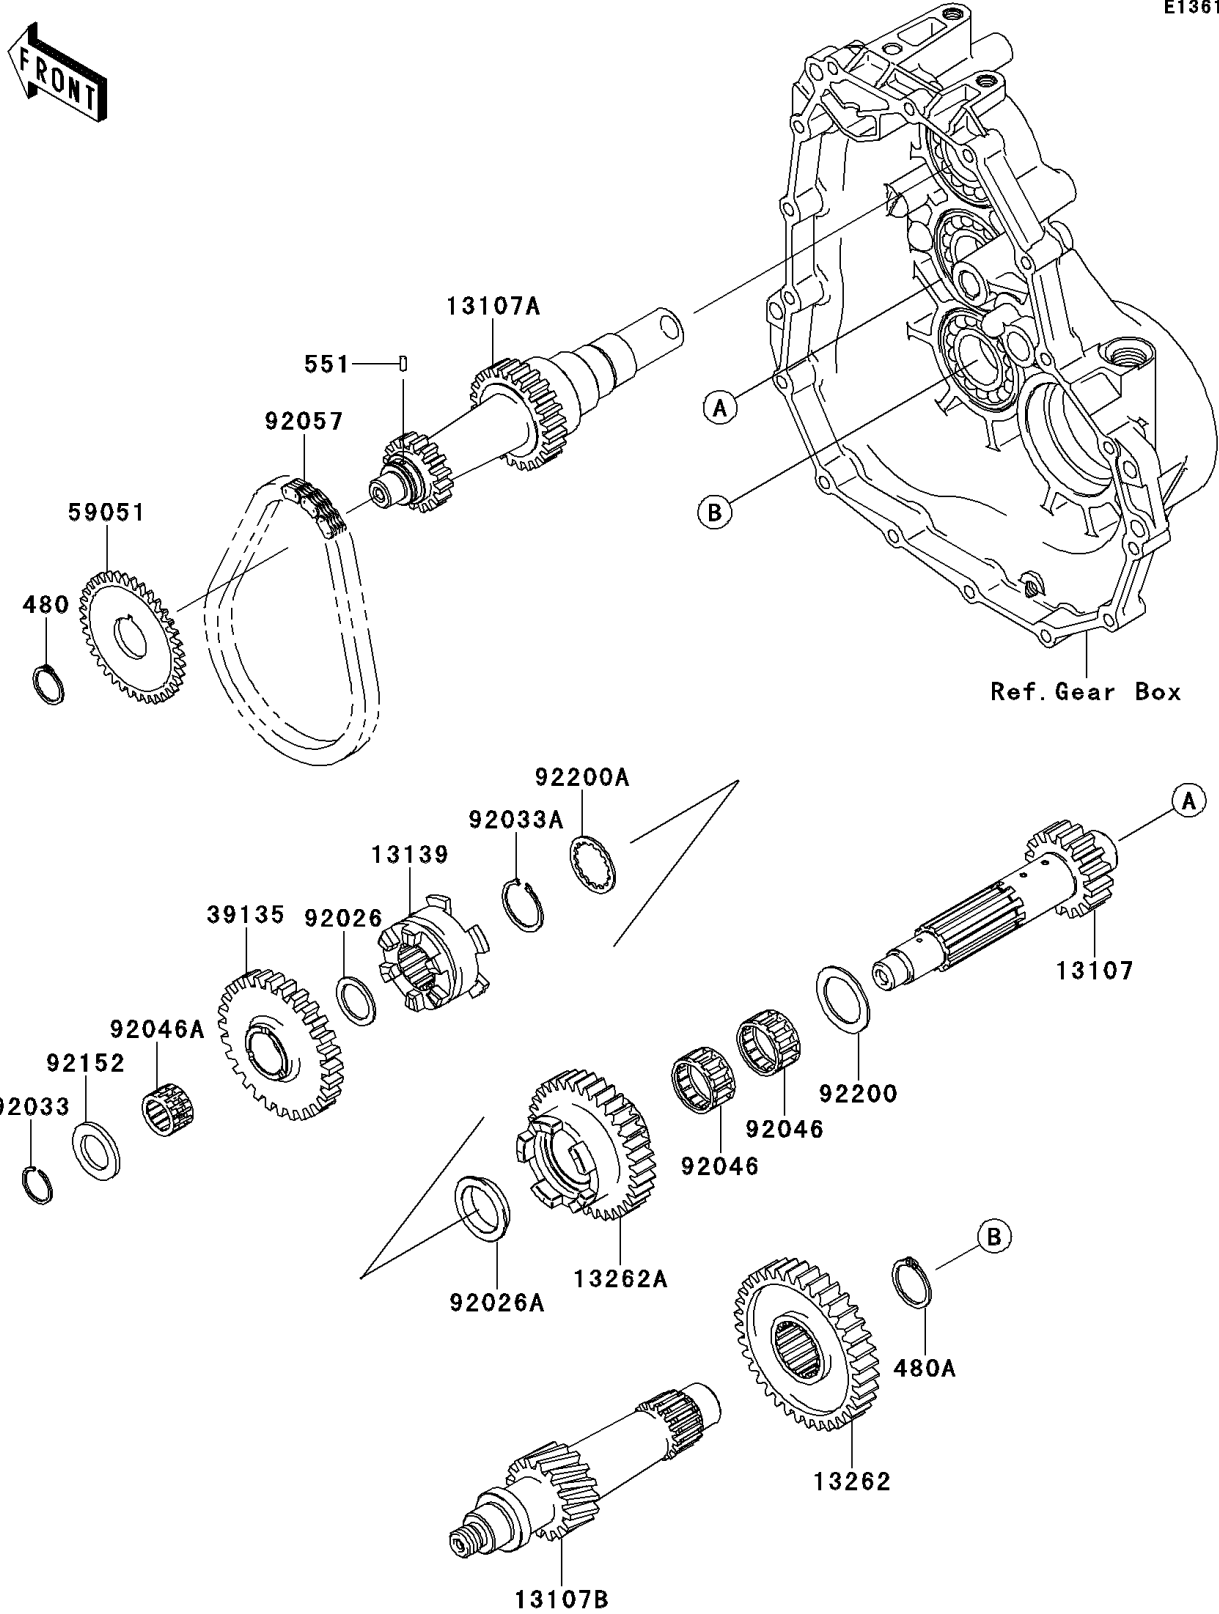

# 2013 MULE™ 600 PARTS DIAGRAM

Transmission

E1361

## 2013 MULE™ 600 PARTS LIST

### Transmission

ITEM NAME	PART NUMBER	QUANTITY
SHAFT,SECOND,18T (Ref # 13107)	13107-0078	1
SHAFT,FIRST,INPUT,16T&24T (Ref # 13107A)	13107-0086	1
SHAFT,THIRD,16T (Ref # 13107B)	13107-0090	1
SHIFTER,FR/RR (Ref # 13139)	13139-0004	1
GEAR-TRANSMISSION SPUR,36T (Ref # 13262)	13262-0108	1
GEAR-TRANSMISSION SPUR,35T (Ref # 13262A)	13262-0142	1
SPROCKET-DRIVEN,30T (Ref # 39135)	39135-0001	1
GEAR-SPUR,37T (Ref # 59051)	59051-0049	1
SPACER,21.2X29X1.6 (Ref # 92026)	92026-1568	1
SPACER,28X39X8 (Ref # 92026A)	92026-1629	1
RING-SNAP,20MM (Ref # 92033)	92033-015	1
RING-SNAP,25.9X30.6X1.2 (Ref # 92033A)	92033-1037	1
BEARING-NEEDLE,FWF-283317 (Ref # 92046)	92046-1278	2
BEARING-NEEDLE,REVERSE GEAR (Ref # 92046A)	92046-1279	1
CHAIN,REVERSE,23RH302-38ASM (Ref # 92057)	92057-0072	1
COLLAR,21.2X34.0X3.0 (Ref # 92152)	92152-0241	1
WASHER,28.2X40.0X1.6 (Ref # 92200)	92200-0090	1
WASHER,28.5X34.0X1.5 (Ref # 92200A)	92200-1240	1
CIRCLIP-TYPE-C,25MM (Ref # 480)	480J2500	1
CIRCLIP-TYPE-C,32MM (Ref # 480A)	480J3200	1
PIN-DOWEL,3X8 (Ref # 551)	551A0308	1