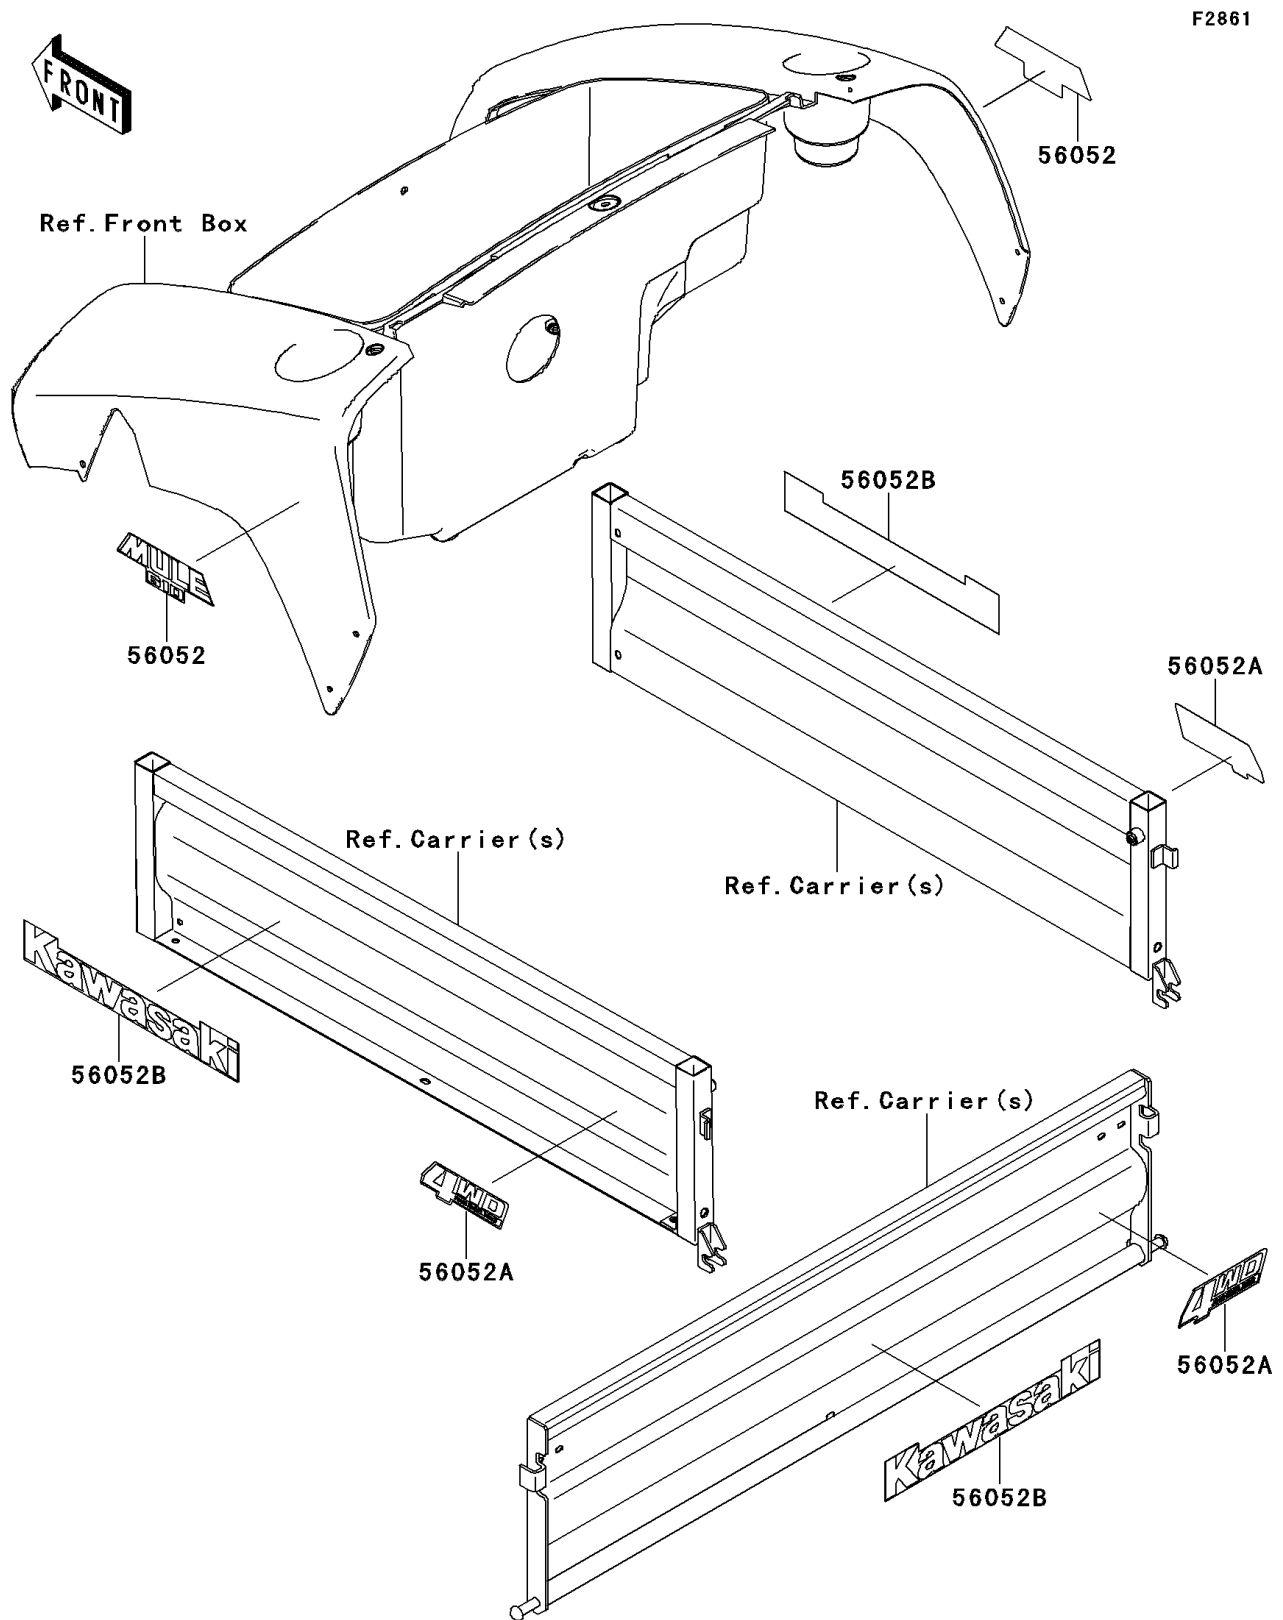

2013 MULE™ 610 4x4

PARTS DIAGRAM

Decals(ABF-AEF)

2013 MULE™ 610 4x4

PARTS LIST

Decals(ABF-AEF)

Kawasaki
Let the Good Times Roll®

ITEM NAME	PART NUMBER	QUANTITY
MARK,FR FENDER,MULE 610 (Ref # 56052)	56052-0563	2
MARK,SIDE PLATE,4WD (Ref # 56052A)	56052-1247	3
MARK,KAWASAKI (Ref # 56052B)	56052-1809	3