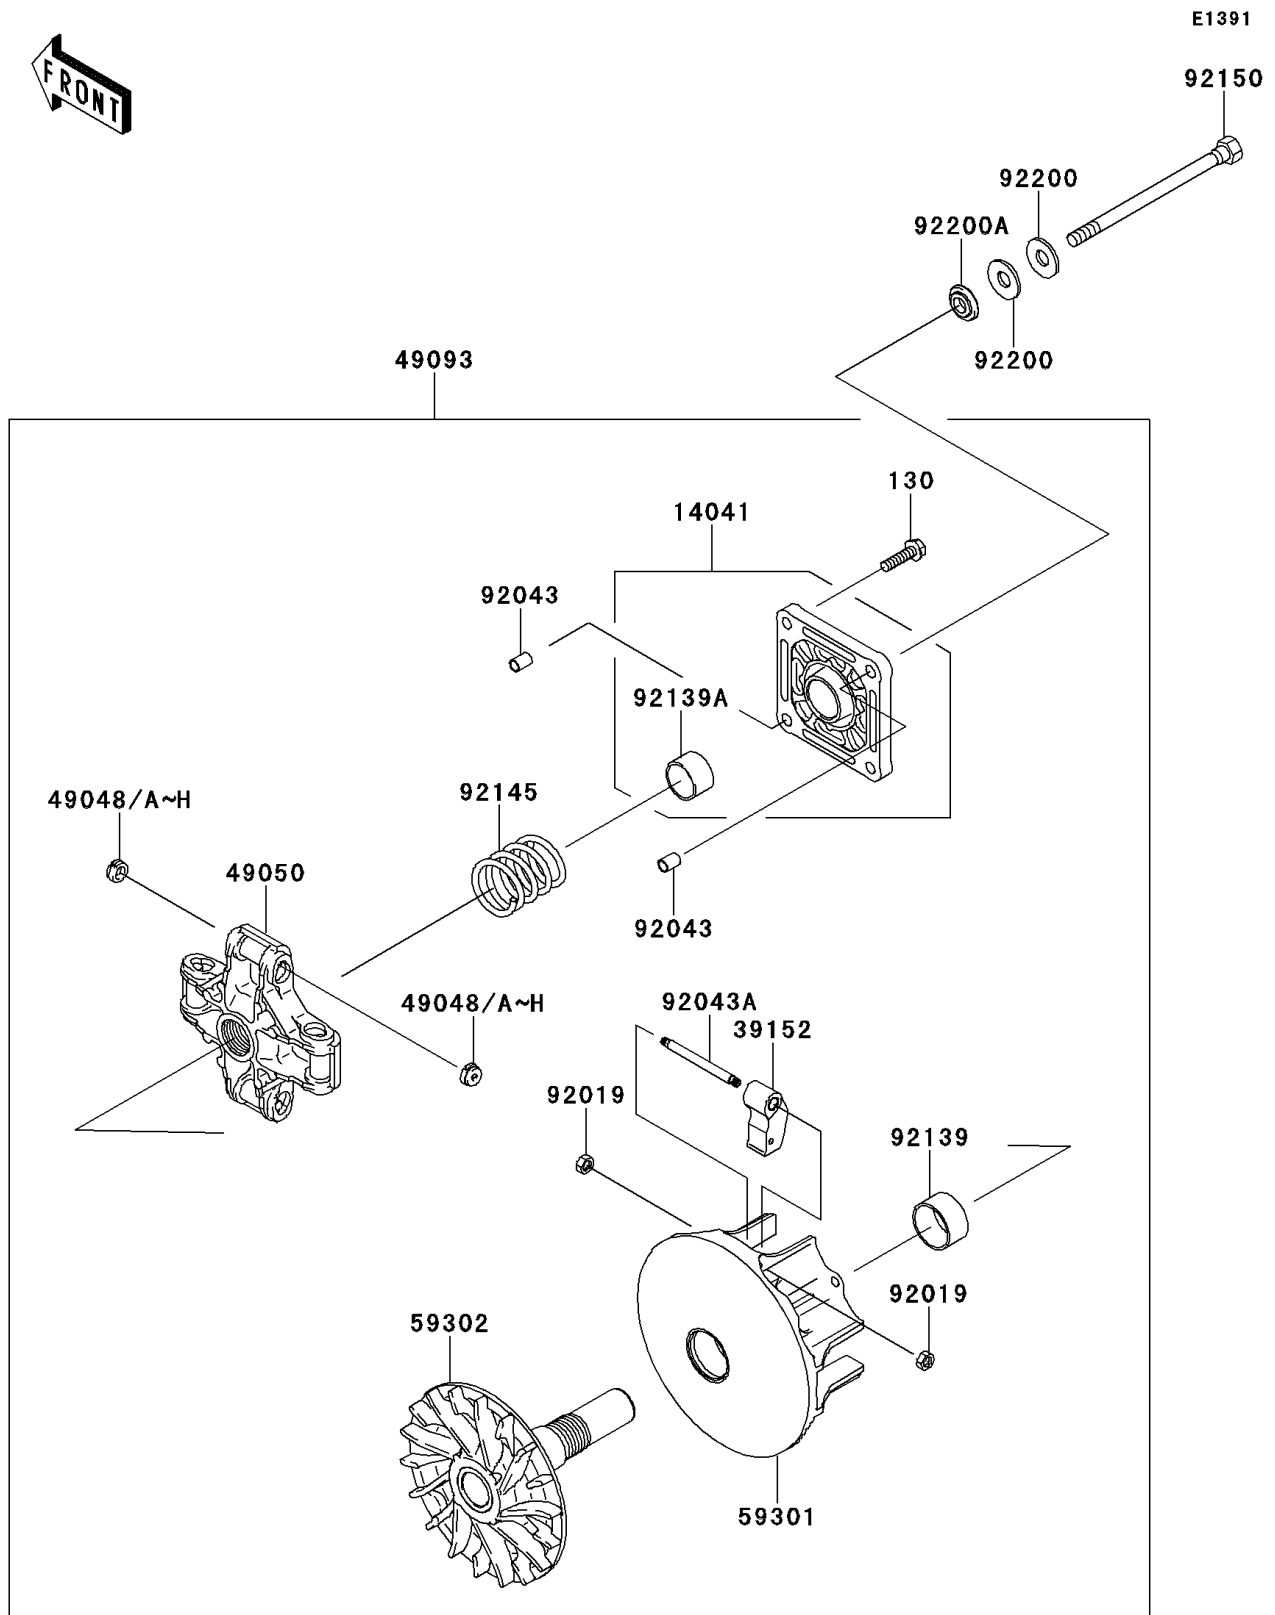

2014 MULE™ 610 4x4

PARTS DIAGRAM

Drive Converter

2014 MULE™ 610 4x4

PARTS LIST

Drive Converter

ITEM NAME	PART NUMBER	QUANTITY
COVER-COMP (Ref # 14041)	14041-0022	1
WEIGHT-RAMP,C (Ref # 39152)	39152-0011	4
SHOE,T=7.2 (Ref # 49048)	49048-1087	AR
SHOE,T=7.3 (Ref # 49048A)	49048-1088	AR
SHOE,T=7.4 (Ref # 49048B)	49048-1089	AR
SHOE,T=7.5 (Ref # 49048C)	49048-1090	8
SHOE,T=7.6 (Ref # 49048D)	49048-1091	AR
SHOE,T=7.7 (Ref # 49048E)	49048-1092	AR
SHOE,T=7.8 (Ref # 49048F)	49048-1093	AR
SHOE,T=7.9 (Ref # 49048G)	49048-1094	AR
SHOE,T=8.0 (Ref # 49048H)	49048-1095	AR
SPIDER (Ref # 49050)	49050-0012	1
CONVERTER-ASSY-DRIVE (Ref # 49093)	49093-0021	1
SHEAVE-MOVABLE (Ref # 59301)	59301-0008	1
SHEAVE-COMP,FIXED (Ref # 59302)	59302-0025	1
NUT,LOCK,6MM (Ref # 92019)	92019-008	8
PIN,8.2X10X14 (Ref # 92043)	92043-1264	2
PIN (Ref # 92043A)	92043-1699	4
BUSHING (Ref # 92139)	92139-0049	1
BUSHING (Ref # 92139A)	92139-0050	1
SPRING (Ref # 92145)	92145-0149	1
BOLT,12X163.5 (Ref # 92150)	92150-1008	1
WASHER (Ref # 92200)	92200-0249	2
WASHER (Ref # 92200A)	92200-1634	1
BOLT-FLANGED,8X30 (Ref # 130)	130CA0830	4