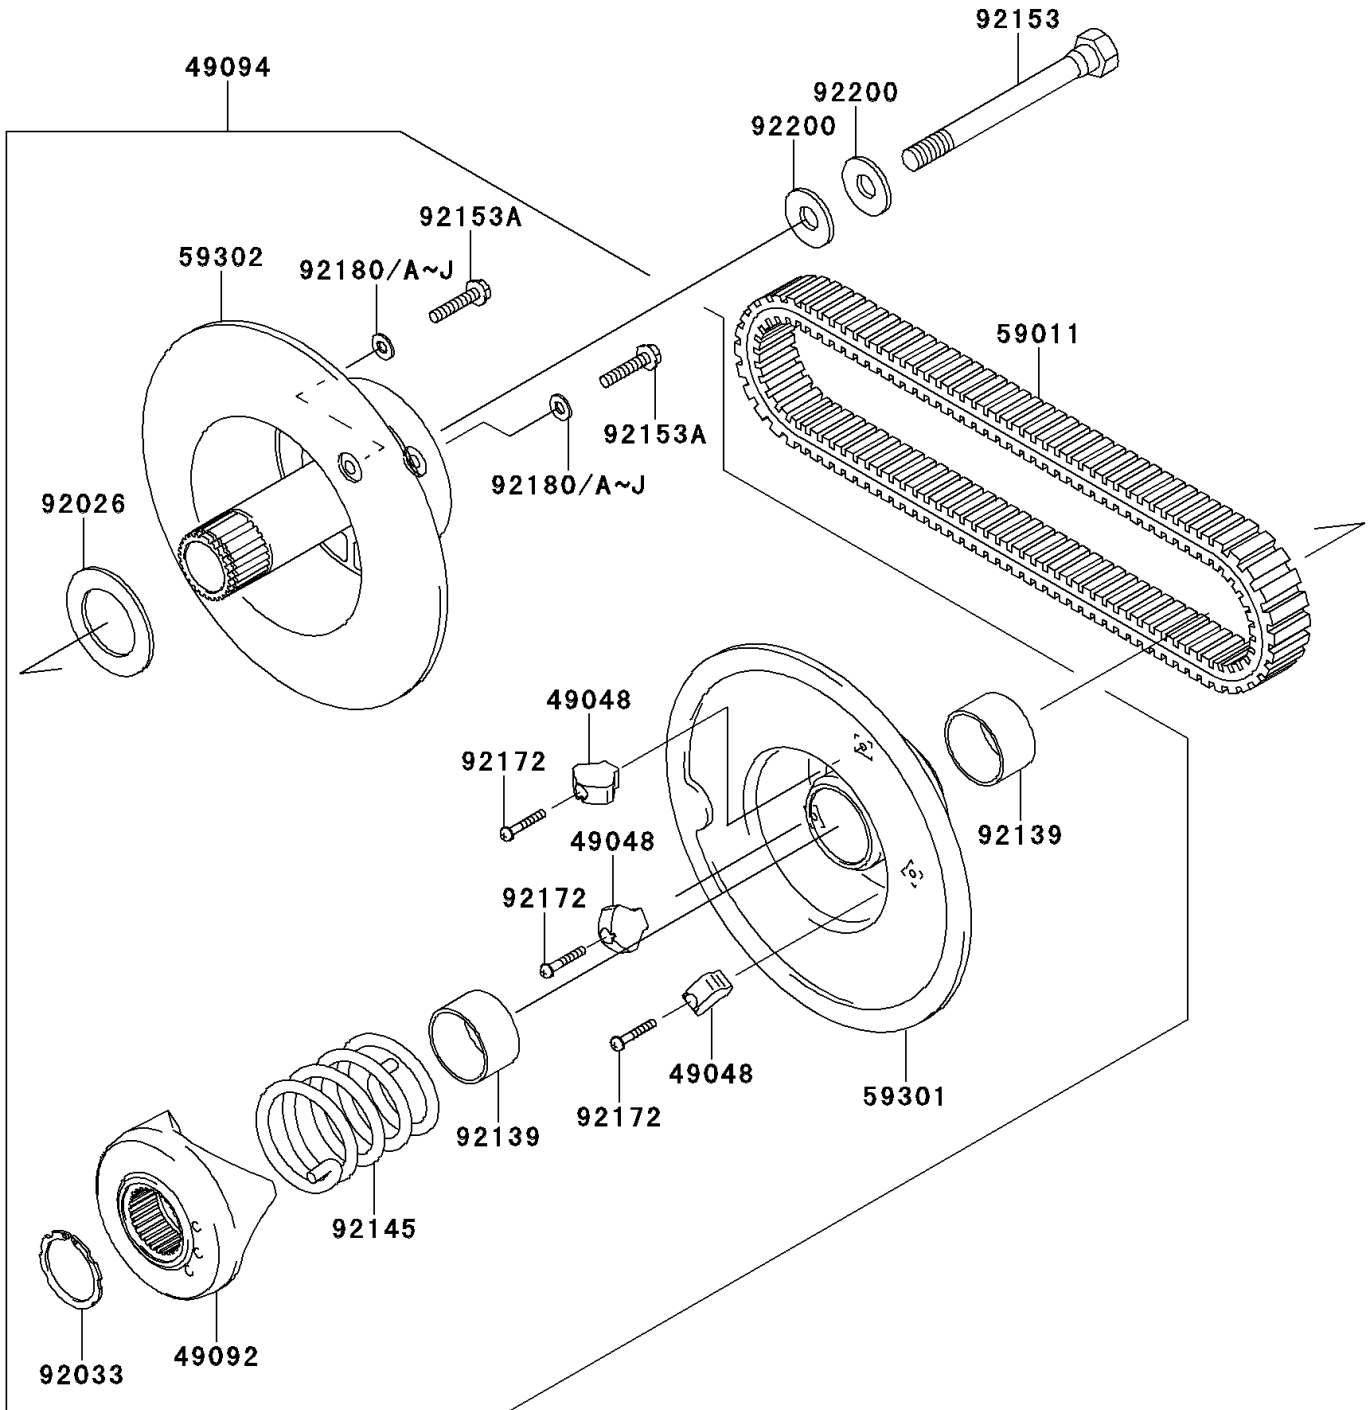

2014 MULE™ 610 4x4 XC PARTS DIAGRAM

Driven Converter/Drive Belt

E1392

2014 MULE™ 610 4x4 XC PARTS LIST

Driven Converter/Drive Belt

| ITEM NAME | PART NUMBER | QUANTITY |
|-------------------------------------|-------------|----------|
| SHOE (Ref # 49048) | 49048-0001 | 3 |
| RAMP (Ref # 49092) | 49092-0005 | 1 |
| CONVERTER-ASSY-DRIVEN (Ref # 49094) | 49094-0049 | 1 |
| BELT (Ref # 59011) | 59011-0011 | 1 |
| SHEAVE-MOVABLE (Ref # 59301) | 59301-0009 | 1 |
| SHEAVE-COMP, FIXED (Ref # 59302) | 59302-0028 | 1 |
| SPACER, 38X60X2.5 (Ref # 92026) | 92026-0046 | 1 |
| RING-SNAP (Ref # 92033) | 92033-0053 | 1 |
| BUSHING (Ref # 92139) | 92139-0054 | 2 |
| SPRING (Ref # 92145) | 92145-0743 | 1 |
| BOLT, 12X121 (Ref # 92153) | 92153-0593 | 1 |
| BOLT, 6X28 (Ref # 92153A) | 92153-0833 | 2 |
| SCREW, 4X25 (Ref # 92172) | 92172-0060 | 3 |
| SHIM, T=0.8 (Ref # 92180) | 92180-0150 | AR |
| SHIM, T=1.0 (Ref # 92180A) | 92180-0151 | AR |
| SHIM, T=1.2 (Ref # 92180B) | 92180-0152 | AR |
| SHIM, T=1.4 (Ref # 92180C) | 92180-0153 | 2 |
| SHIM, T=1.6 (Ref # 92180D) | 92180-0154 | AR |
| SHIM, T=1.8 (Ref # 92180E) | 92180-0155 | AR |
| SHIM, T=2.0 (Ref # 92180F) | 92180-0156 | AR |
| SHIM, T=2.3 (Ref # 92180G) | 92180-0157 | AR |
| SHIM, T=2.5 (Ref # 92180H) | 92180-0158 | AR |
| SHIM, T=2.8 (Ref # 92180I) | 92180-0159 | AR |
| SHIM, T=3.2 (Ref # 92180J) | 92180-0160 | AR |
| WASHER (Ref # 92200) | 92200-0249 | 2 |