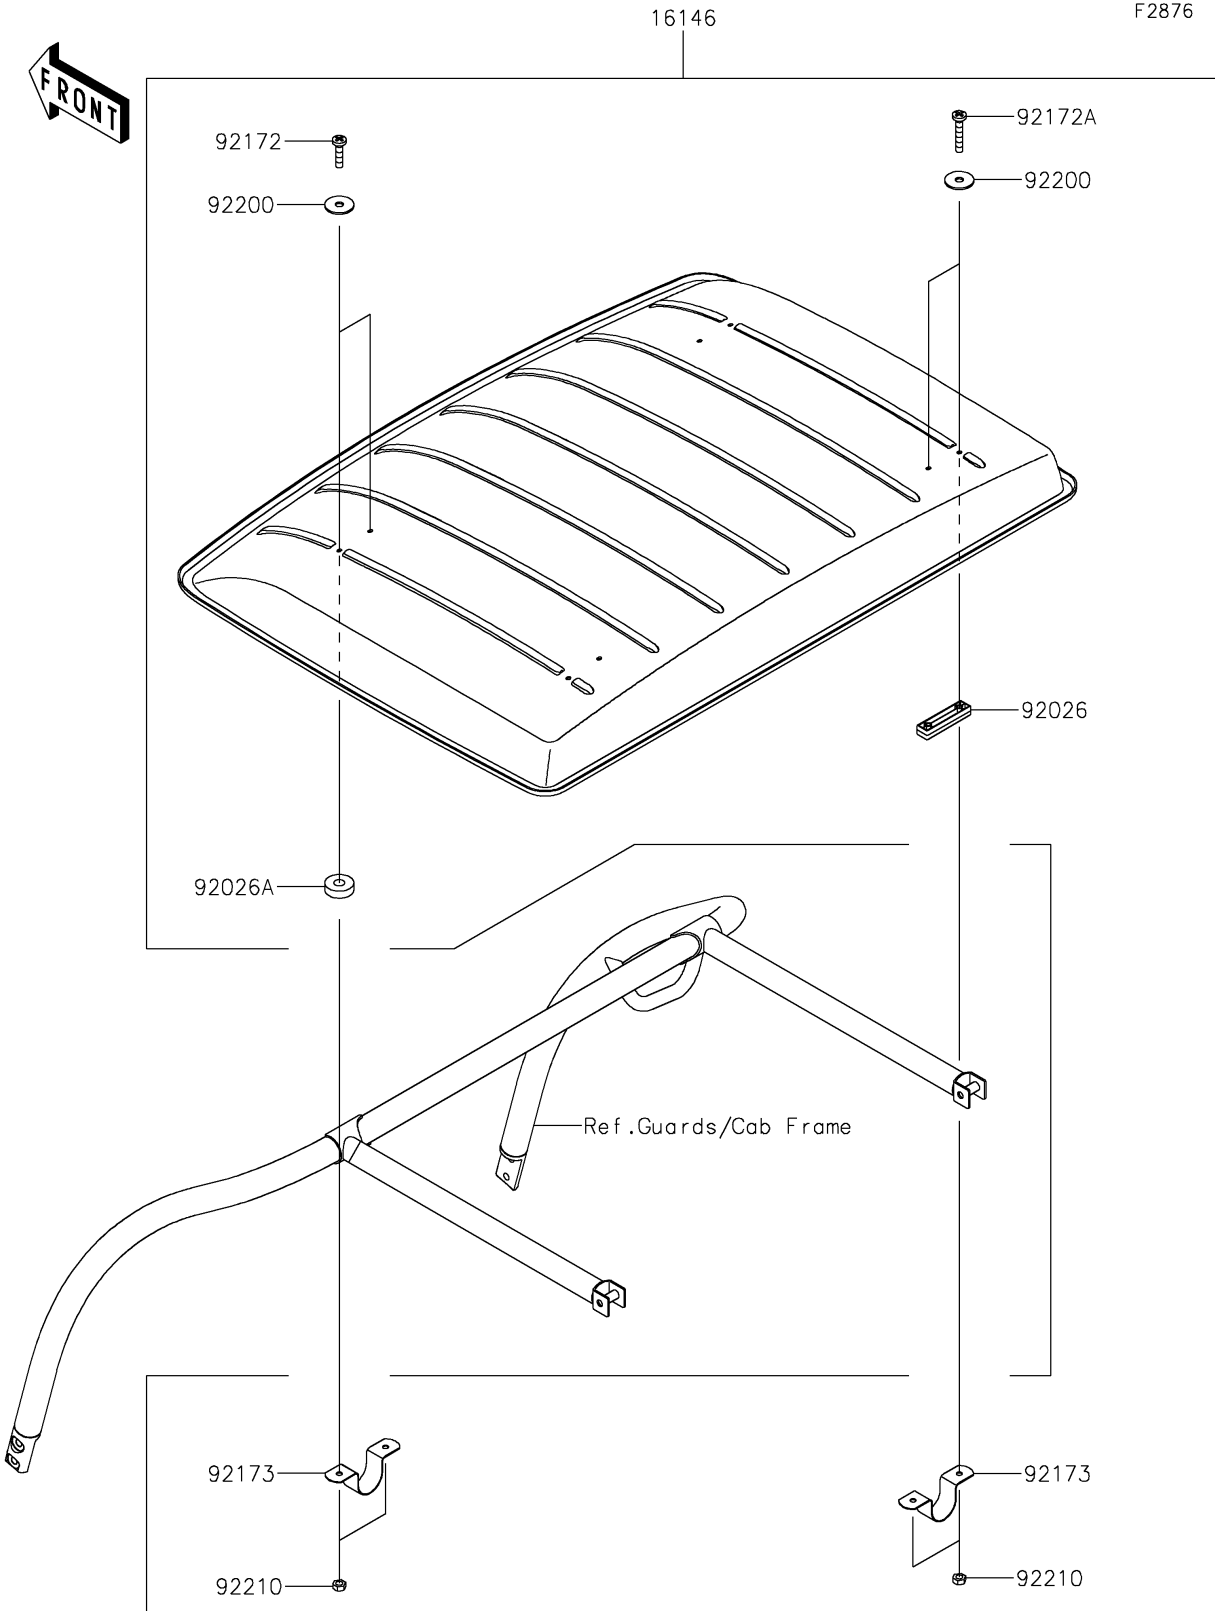

2020 MULE SX™ 4x4 XC LE FI PARTS DIAGRAM

Sun Top

2020 MULE SX™ 4x4 XC LE FI PARTS LIST

Sun Top

ITEM NAME	PART NUMBER	QUANTITY
COVER-ASSY,SUN TOP (Ref # 16146)	16146-0742	1
SPACER,BLOCK (Ref # 92026)	92026-0763	2
SPACER,9.5X25.4X7.5 (Ref # 92026A)	92026-0764	4
SCREW,6X25.4 (Ref # 92172)	92172-0873	4
SCREW,6X35.1 (Ref # 92172A)	92172-0874	4
CLAMP (Ref # 92173)	92173-1200	4
WASHER,7.1X25.4X1.6 (Ref # 92200)	92200-0912	8
NUT,6MM (Ref # 92210)	92210-0886	8