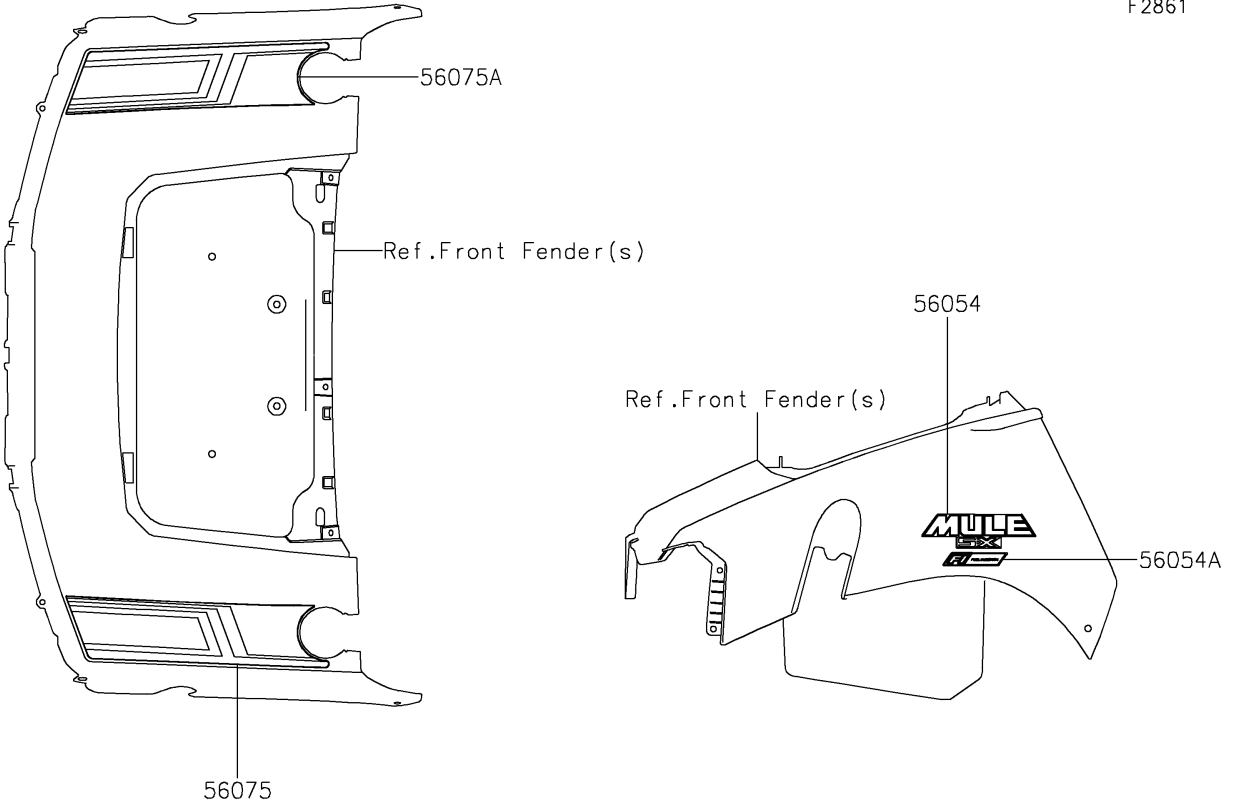

# 2020 MULE SX™ 4x4 XC LE FI PARTS DIAGRAM

Decals

F2861

## 2020 MULE SX™ 4x4 XC LE FI PARTS LIST

### Decals

ITEM NAME	PART NUMBER	QUANTITY
MARK,KAWASAKI (Ref # 56052)	56052-1809	1
MARK,FR FENDER,MULE SX (Ref # 56054)	56054-2063	2
MARK,FR FENDER,FUEL INJECTION (Ref # 56054A)	56054-2459	2
PATTERN,FR FENDER,LH (Ref # 56075)	56075-2767	1
PATTERN,FR FENDER,RH (Ref # 56075A)	56075-2768	1
PATTERN,SIDE PLATE,LH (Ref # 56075B)	56075-7164	1
PATTERN,SIDE PLATE,RH (Ref # 56075C)	56075-7165	1