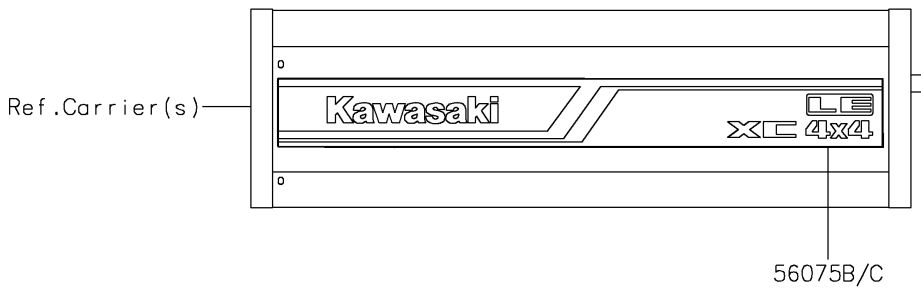

# 2020 MULE SX™ 4x4 XC LE FI PARTS DIAGRAM

Decals

F2861

### Decals

ITEM NAME	PART NUMBER	QUANTITY
MARK,KAWASAKI (Ref # 56052)	56052-1809	1
MARK,FR FENDER,MULE SX (Ref # 56054)	56054-2063	2
MARK,FR FENDER,FUEL INJECTION (Ref # 56054A)	56054-2459	2
PATTERN,FR FENDER,LH (Ref # 56075)	56075-2767	1
PATTERN,FR FENDER,RH (Ref # 56075A)	56075-2768	1
PATTERN,SIDE PLATE,LH (Ref # 56075B)	56075-7164	1
PATTERN,SIDE PLATE,RH (Ref # 56075C)	56075-7165	1