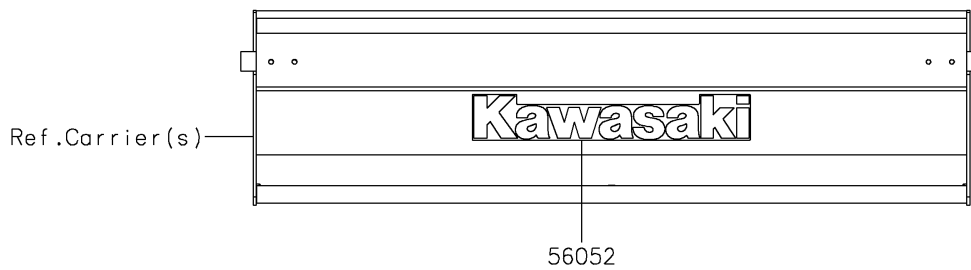

# 2020 MULE SX™ 4x4 XC LE FI PARTS DIAGRAM

Decals

F2861