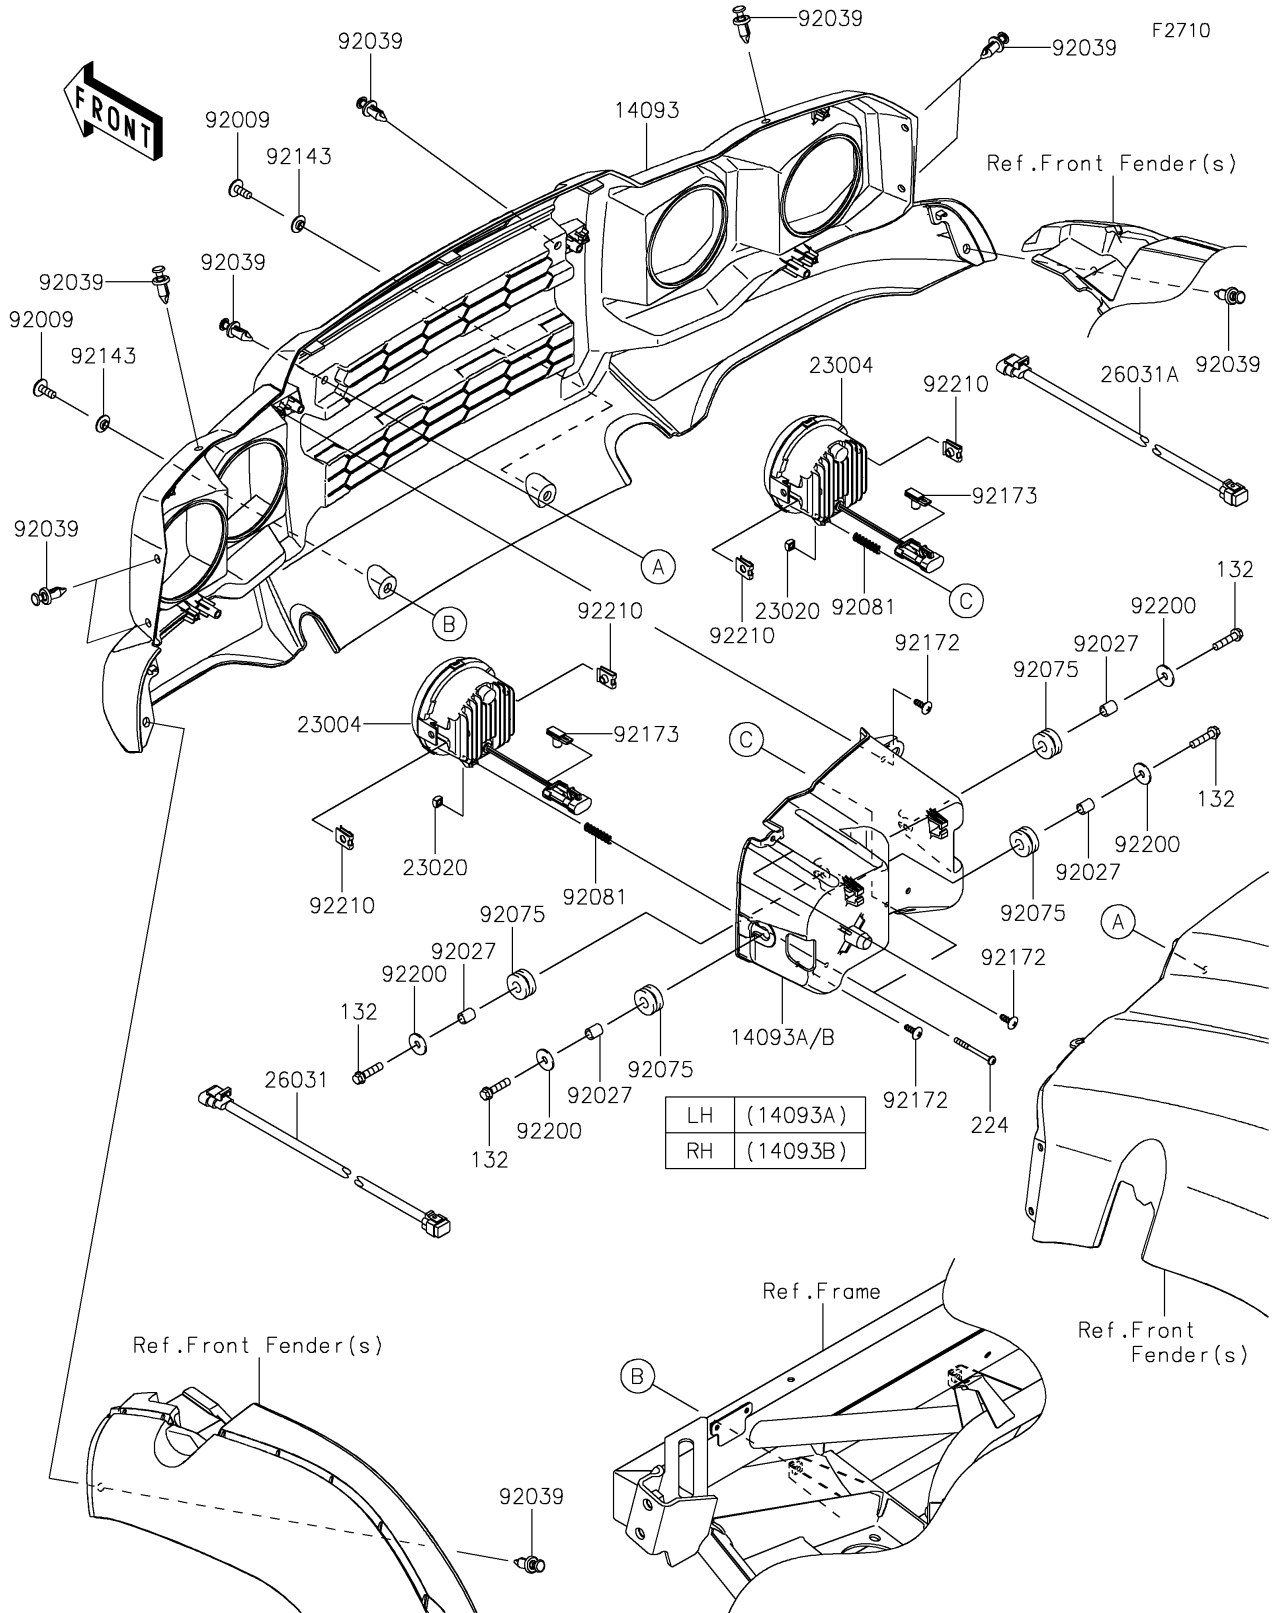

2020 MULE SX™ 4x4 XC LE FI PARTS DIAGRAM

Headlight(s)

2020 MULE SX™ 4x4 XC LE FI PARTS LIST

Headlight(s)

ITEM NAME	PART NUMBER	QUANTITY
COVER,FR GRILL (Ref # 14093)	14093-0393	1
COVER,HEAD LAMP,LH (Ref # 14093A)	14093-0394	1
COVER,HEAD LAMP,RH (Ref # 14093B)	14093-0395	1
LAMP-HEAD (Ref # 23004)	23004-0372	4
NUT,4MM,FOCUS ADJUST (Ref # 23020)	23020-018	4
HARNESS,HEAD LAMP,LH,2P (Ref # 26031)	26031-2386	1
HARNESS,HEAD LAMP,RH,2P (Ref # 26031A)	26031-2387	1
SCREW,6X16 (Ref # 92009)	92009-1621	2
COLLAR,6.8X10X12 (Ref # 92027)	92027-162	8
RIVET (Ref # 92039)	92039-0776	10
DAMPER,10X24X12 (Ref # 92075)	92075-1690	8
SPRING,FOCUS ADJUST (Ref # 92081)	92081-1896	4
COLLAR (Ref # 92143)	92143-1087	2
SCREW,TAPPING,5X14 (Ref # 92172)	92172-0265	6
CLAMP (Ref # 92173)	92173-1491	4
WASHER,6.5X20X1.6 (Ref # 92200)	92200-0283	8
NUT (Ref # 92210)	92210-1125	8
BOLT-FLANGED-SMALL,6X25 (Ref # 132)	132BA0625	8
SCREW-PAN-WP-CROS,4X45 (Ref # 224)	224AA0445	4