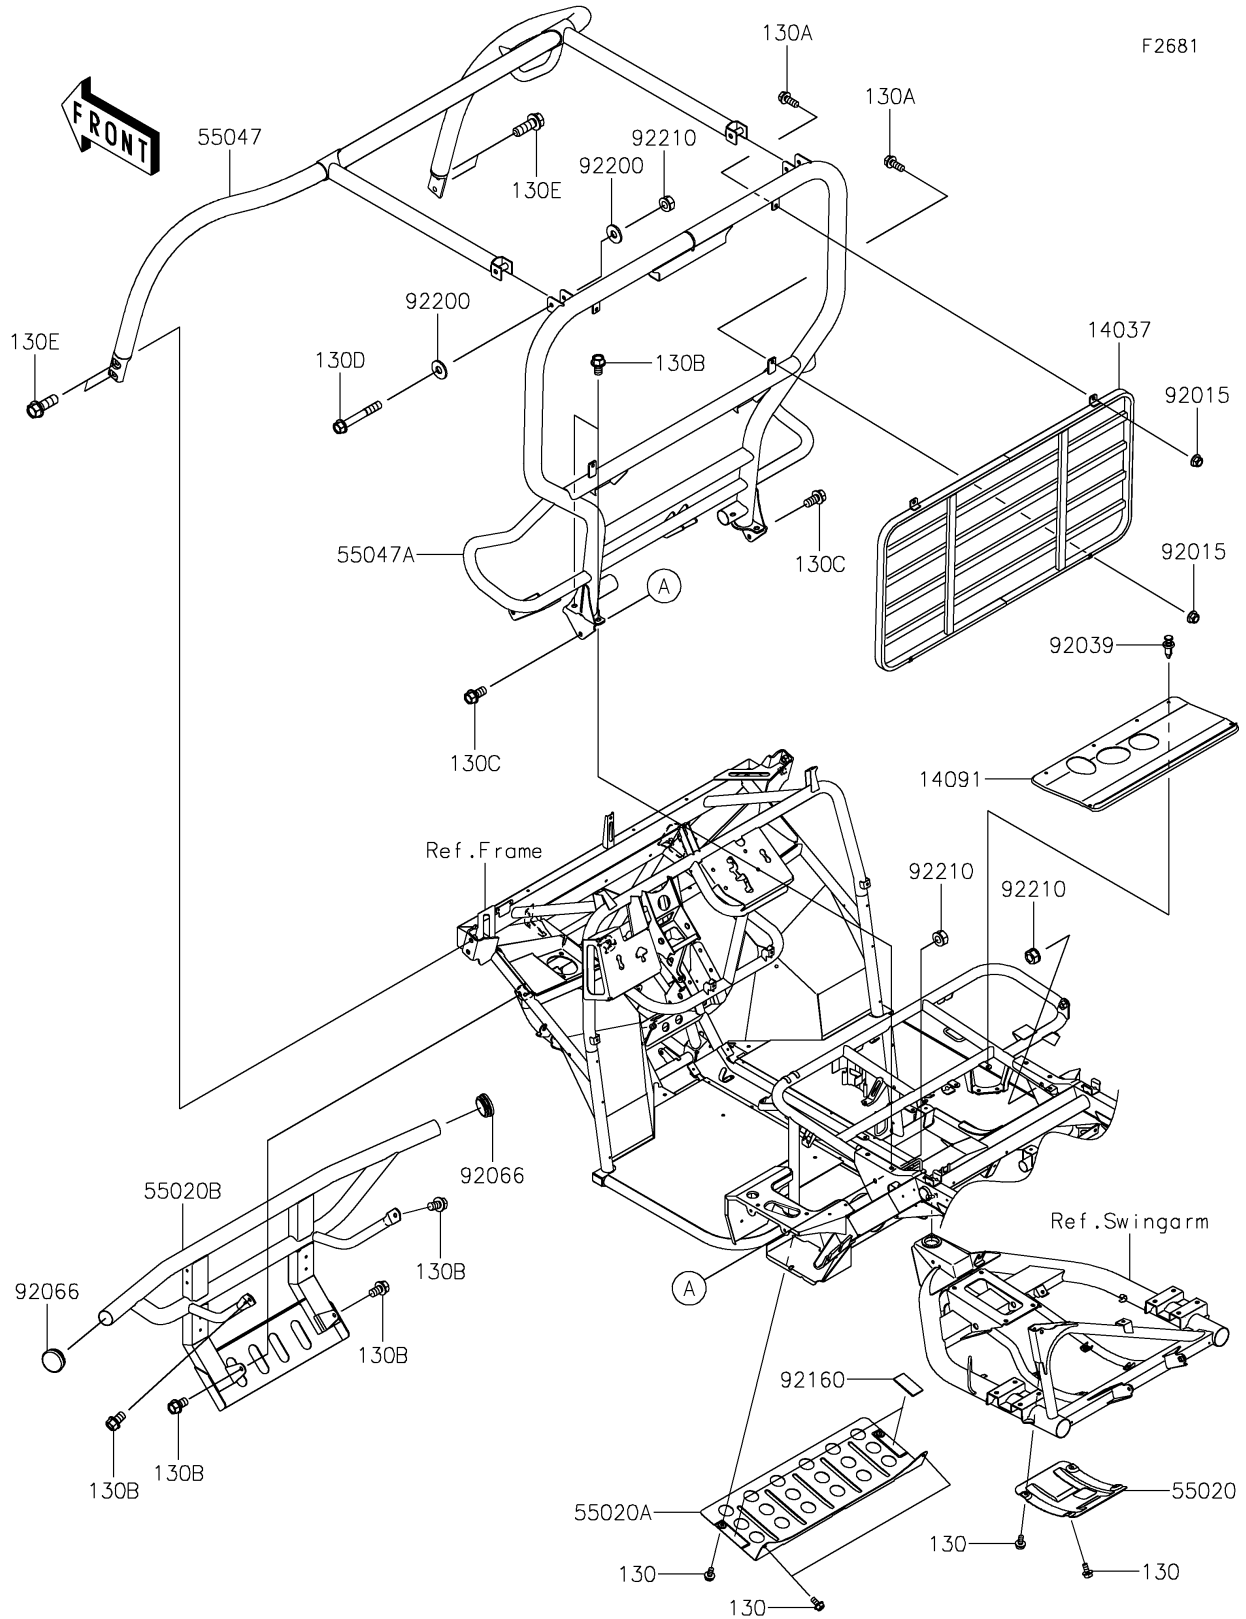

2020 MULE SX™ 4x4 XC LE FI PARTS DIAGRAM

Guards/Cab Frame

2020 MULE SX™ 4x4 XC LE FI PARTS LIST

Guards/Cab Frame

ITEM NAME	PART NUMBER	QUANTITY
SCREEN,T.BLACK (Ref # 14037)	14037-0774-388	1
COVER (Ref # 14091)	14091-0355	1
GUARD,DIFF (Ref # 55020)	55020-0141	1
GUARD (Ref # 55020A)	55020-0883	1
GUARD,FR,T.BLACK (Ref # 55020B)	55020-1933-388	1
BAR-COMP,FR,T.BLACK (Ref # 55047)	55047-0376-388	1
BAR-COMP,RR,T.BLACK (Ref # 55047A)	55047-0377-388	1
NUT,FLANGED,LOCK,8MM (Ref # 92015)	92015-1668	4
RIVET (Ref # 92039)	92039-0776	6
PLUG,42MM (Ref # 92066)	92066-0830	2
DAMPER (Ref # 92160)	92160-1102	2
WASHER,11X26X2.6 (Ref # 92200)	92200-0352	4
NUT,LOCK,10MM (Ref # 92210)	92210-1204	4
BOLT-FLANGED,6X12 (Ref # 130)	130BA0612	8
BOLT-FLANGED,8X20 (Ref # 130A)	130BA0820	4
BOLT-FLANGED,10X16 (Ref # 130B)	130BA1016	8
BOLT-FLANGED,10X20 (Ref # 130C)	130BA1020	2
BOLT-FLANGED,10X70 (Ref # 130D)	130BA1070	2
BOLT-FLANGED,12X35 (Ref # 130E)	130BA1235	4