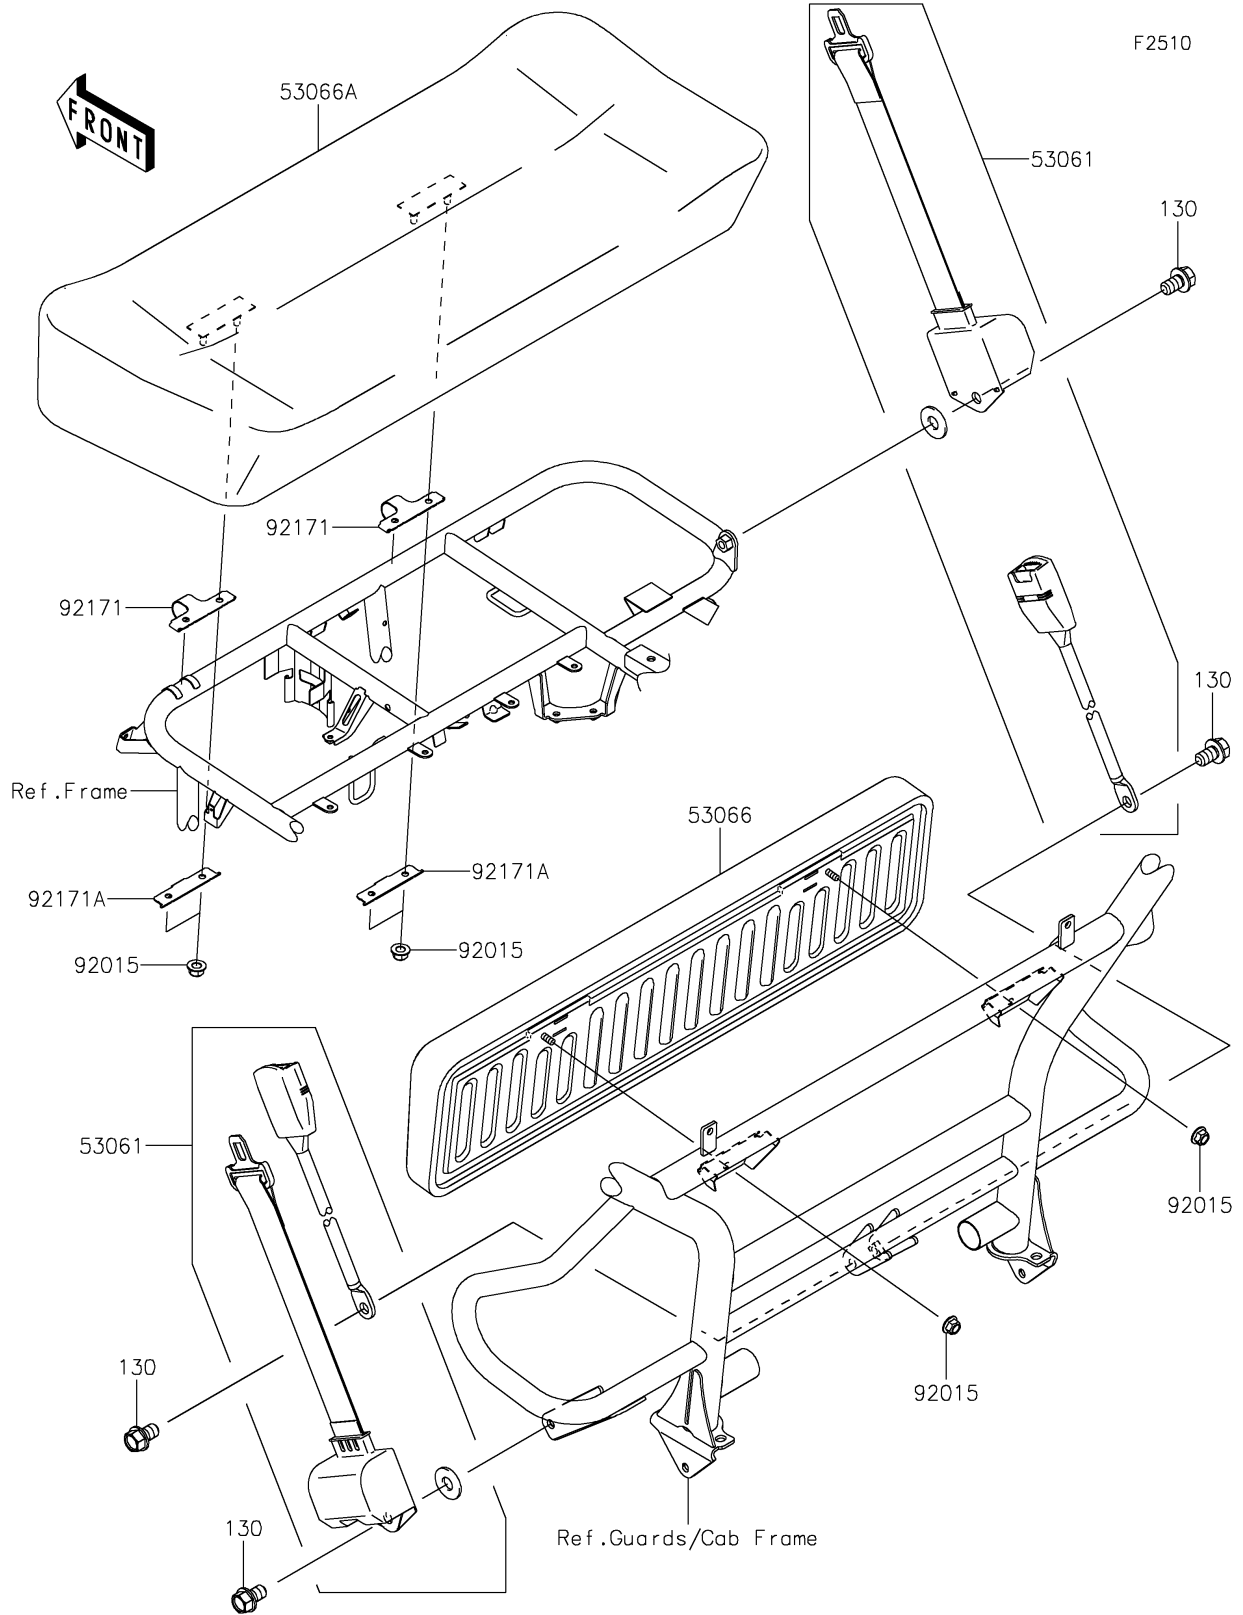

2020 MULE SX™ 4x4 XC LE FI PARTS DIAGRAM

Seat

2020 MULE SX™ 4x4 XC LE FI PARTS LIST

Seat

ITEM NAME	PART NUMBER	QUANTITY
BELT-SEAT (Ref # 53061)	53061-0050	2
SEAT-ASSY,BACK,BLACK (Ref # 53066)	53066-0270-MA	1
SEAT-ASSY,CUSHION,BLACK (Ref # 53066A)	53066-0605-MA	1
NUT,FLANGED,LOCK,8MM (Ref # 92015)	92015-1668	6
CLAMP (Ref # 92171)	92171-0441	2
CLAMP (Ref # 92171A)	92171-0442	2
BOLT-FLANGED,12X20 (Ref # 130)	130BA1220	4