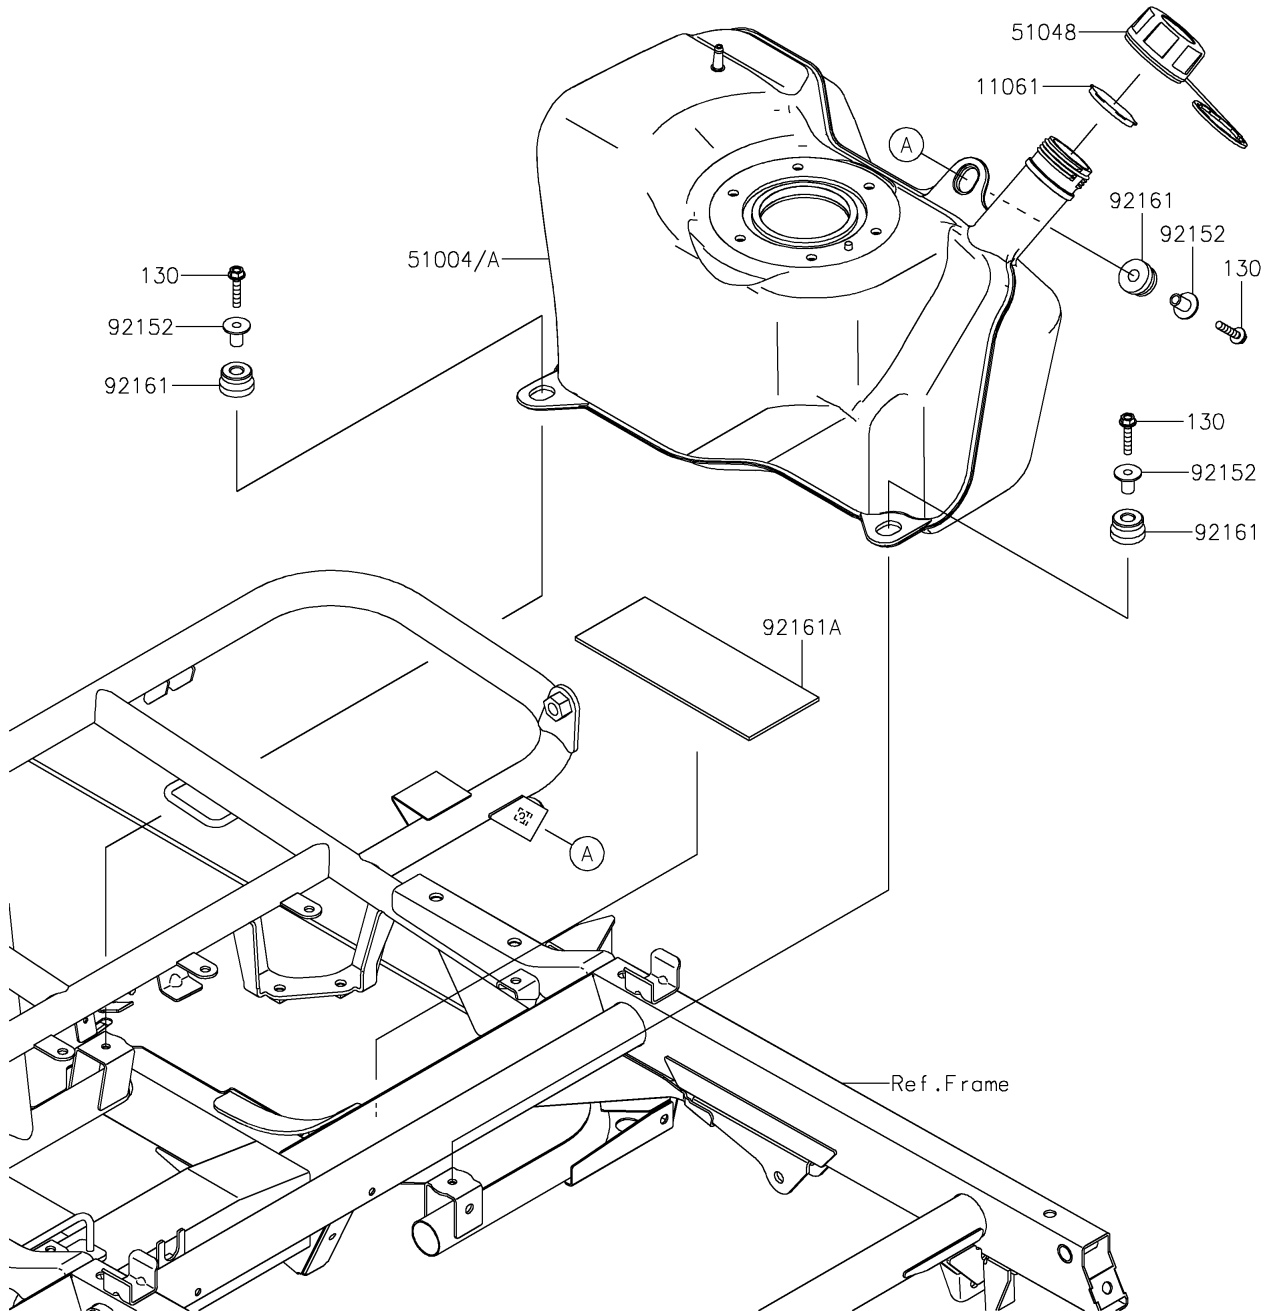

2020 MULE SX™ 4x4 XC LE FI PARTS DIAGRAM

Fuel Tank

F2410

2020 MULE SX™ 4x4 XC LE FI PARTS LIST

Fuel Tank

ITEM NAME	PART NUMBER	QUANTITY
GASKET,FUEL TANK CAP (Ref # 11061)	11061-0395	1
TANK-FUEL (Ref # 51004)	51004-0010	1
TANK-FUEL (Ref # 51004A)	51004-0030	1
CAP-ASSY-TANK,FUEL (Ref # 51048)	51048-0026	1
COLLAR,6.8X10X18.1 (Ref # 92152)	92152-1867	3
DAMPER,10X28X17 (Ref # 92161)	92161-1614	3
DAMPER,80X200X3.175 (Ref # 92161A)	92161-1645	1
BOLT-FLANGED,6X30 (Ref # 130)	130BA0630	3