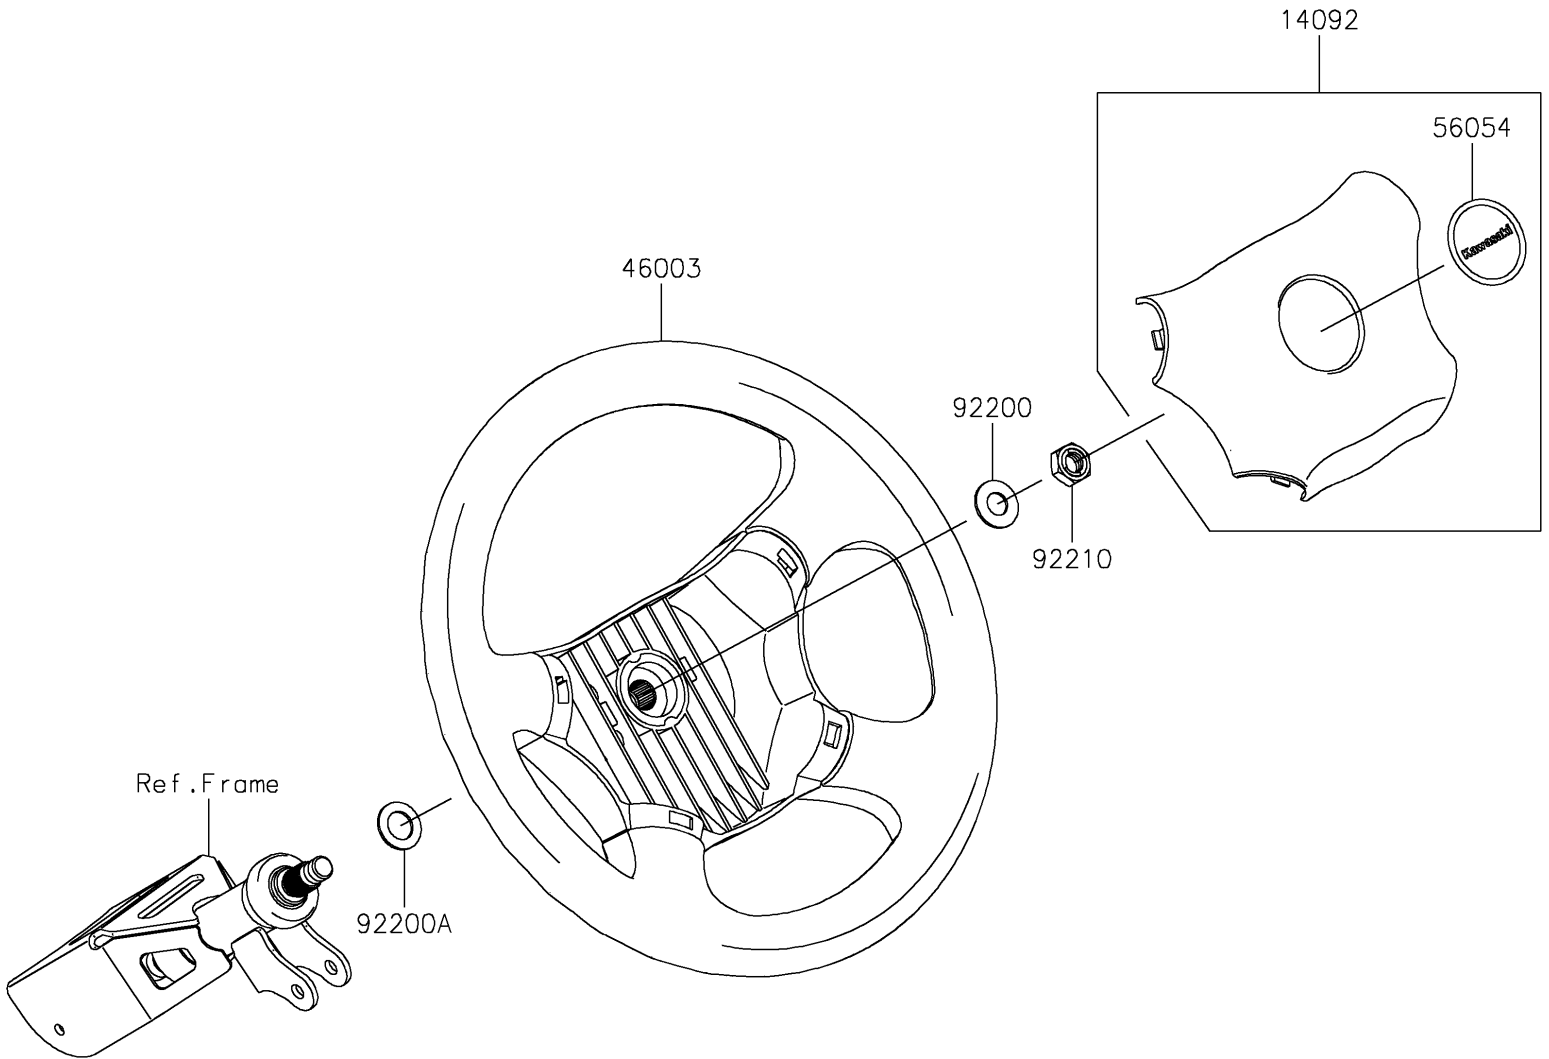

# 2020 MULE SX™ 4x4 XC LE FI PARTS DIAGRAM

Steering Wheel

F2311

## 2020 MULE SX™ 4x4 XC LE FI PARTS LIST

### Steering Wheel

ITEM NAME	PART NUMBER	QUANTITY
COVER,HORN SWITCH (Ref # 14092)	14092-1029	1
HANDLE (Ref # 46003)	46003-0595	1
MARK,CENTER LOGO,KAWASAKI (Ref # 56054)	56054-1188	1
WASHER,12.1X25X1.6 (Ref # 92200)	92200-0455	1
WASHER,15X25X1.6 (Ref # 92200A)	92200-0460	1
NUT,LOCK,12MM (Ref # 92210)	92210-1249	1