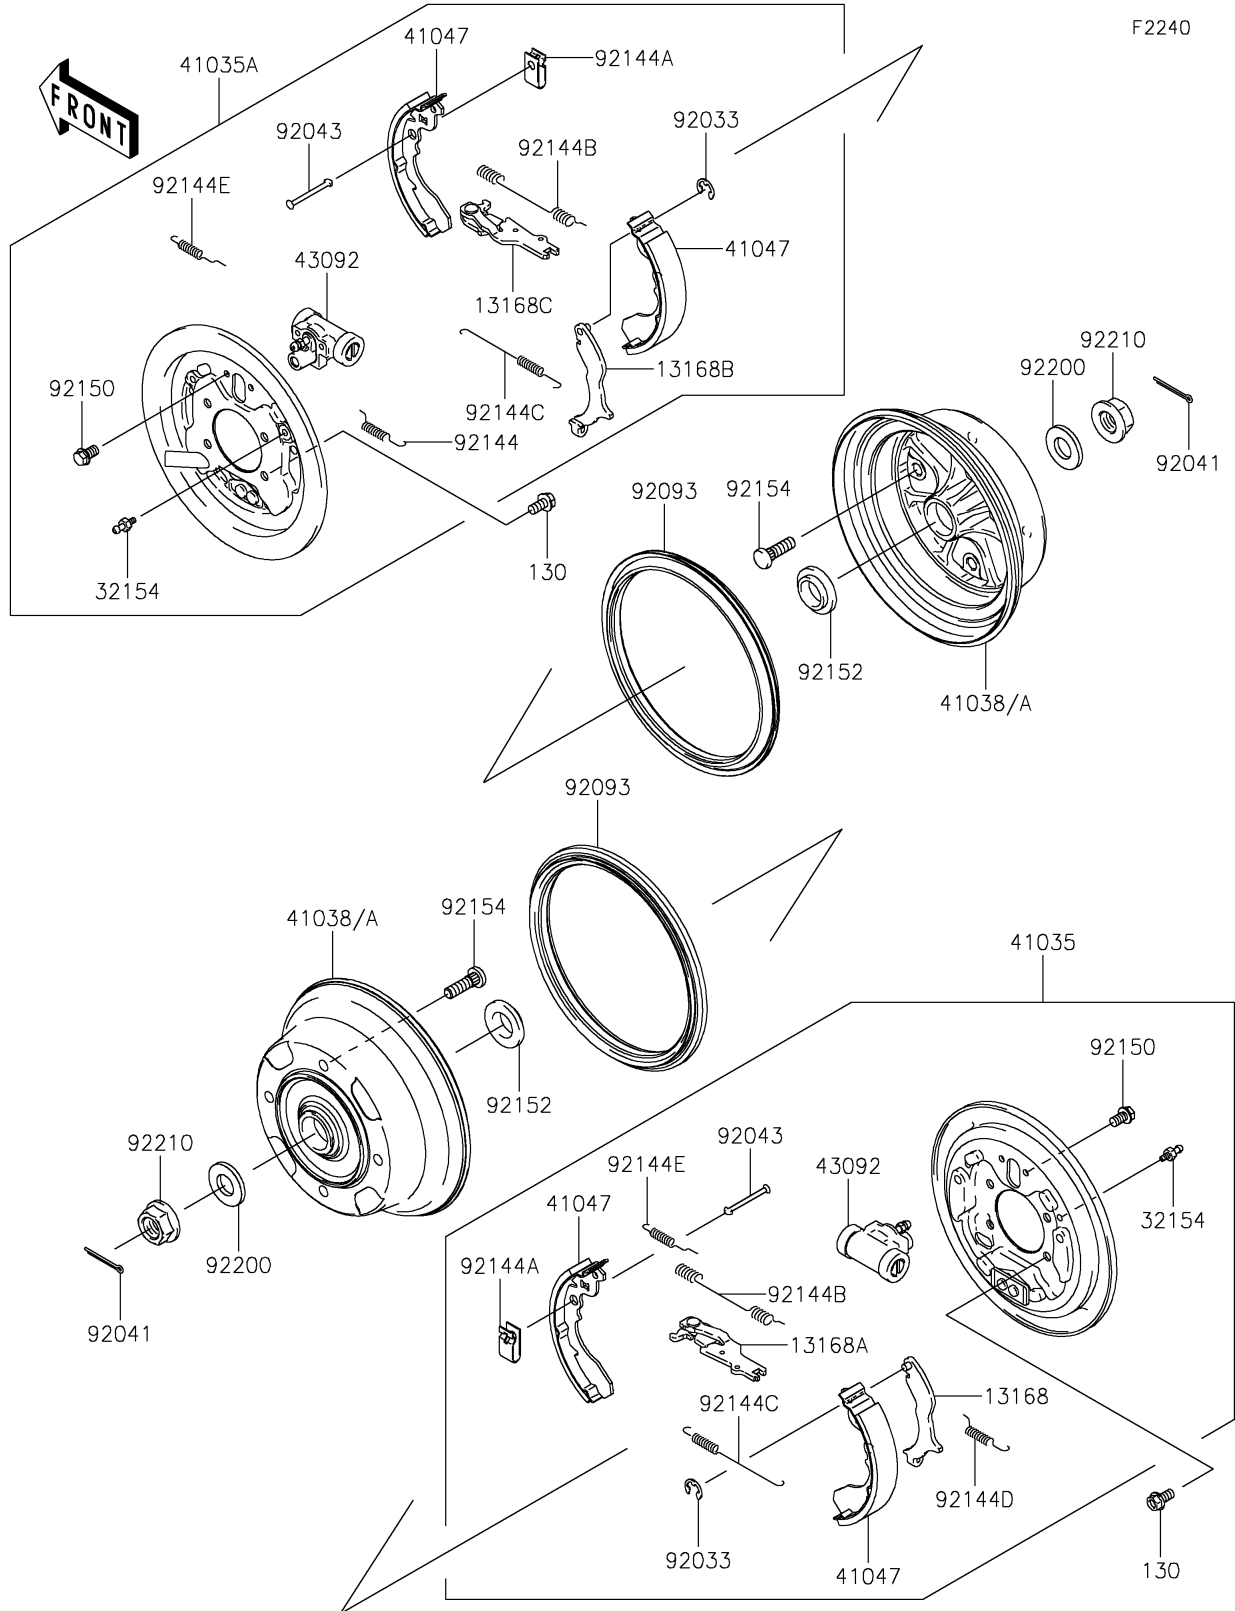

2020 MULE SX™ 4x4 XC LE FI PARTS DIAGRAM

Rear Hubs/Brakes

2020 MULE SX™ 4x4 XC LE FI PARTS LIST

Rear Hubs/Brakes

ITEM NAME	PART NUMBER	QUANTITY
LEVER,BRAKE,LH (Ref # 13168)	13168-0065	1
LEVER,BRAKE,LH (Ref # 13168A)	13168-0066	1
LEVER,BRAKE,RH (Ref # 13168B)	13168-0067	1
LEVER,BRAKE,RH (Ref # 13168C)	13168-0068	1
PIPE (Ref # 32154)	32154-0335	2
PANEL-ASSY-BRAKE,RR,LH (Ref # 41035)	41035-0722	1
PANEL-ASSY-BRAKE,RR,RH (Ref # 41035A)	41035-0723	1
DRUM,REAR BRAKE (Ref # 41038A)	41038-0583	2
SHOE-ASSY-BRAKE,RR (Ref # 41047)	41047-7501	4
CYLINDER,BRAKE (Ref # 43092)	43092-0003	2
RING-SNAP (Ref # 92033)	92033-1279	2
COTTER,4.0X35 (Ref # 92041)	92041-1053	2
PIN,SHOE HOLD (Ref # 92043)	92043-1460	4
SEAL,BS184.8X13.5-1 (Ref # 92093)	92093-0031	2
SPRING,RH (Ref # 92144)	92144-1608	1
SPRING,SHOE HOLD (Ref # 92144A)	92144-1609	4
SPRING,RETURN,UPP (Ref # 92144B)	92144-1612	2
SPRING,RETURN,LWR (Ref # 92144C)	92144-1613	2
SPRING,LH (Ref # 92144D)	92144-1614	1
SPRING (Ref # 92144E)	92144-1615	2
BOLT,FLANGED,6X10 (Ref # 92150)	92150-1664	4
COLLAR (Ref # 92152)	92152-0284	2
BOLT,10X34.6 (Ref # 92154)	92154-1482	8
WASHER,20.5X41.0X4.5 (Ref # 92200)	92200-1795	2
NUT,FLANGED,20MM (Ref # 92210)	92210-2093	2
BOLT-FLANGED,8X16 (Ref # 130)	130CA0816	8