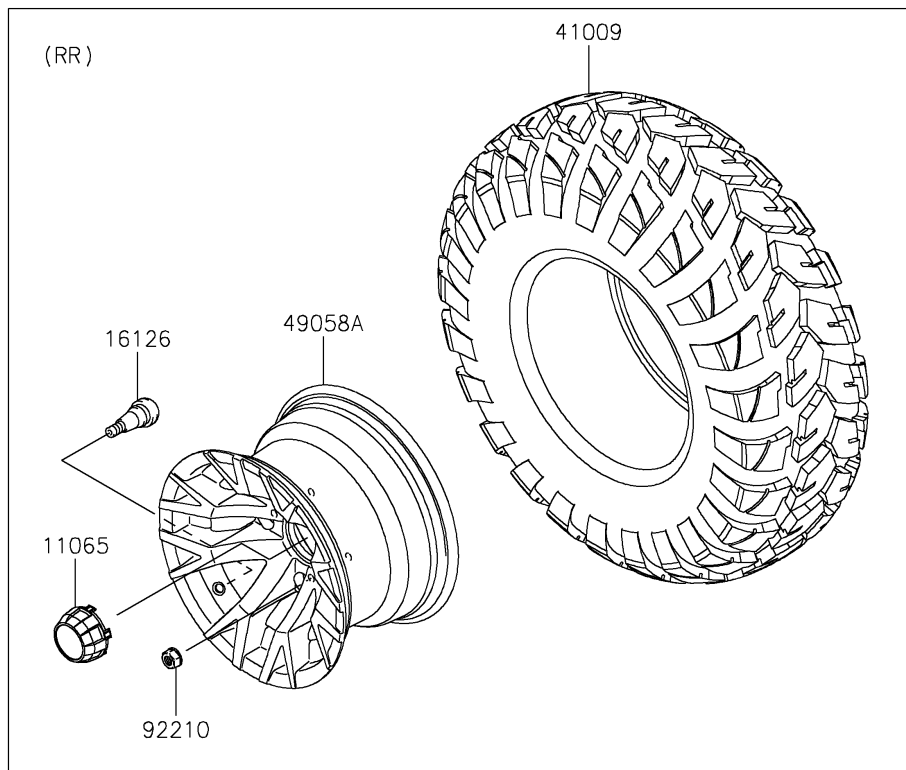

2020 MULE SX™ 4x4 XC LE FI PARTS DIAGRAM

Wheels/Tires

F2210

2020 MULE SX™ 4x4 XC LE FI PARTS LIST

Wheels/Tires

| ITEM NAME | PART NUMBER | QUANTITY |
|--|----------------|----------|
| CAP,WHEEL,F.BLACK (Ref # 11065) | 11065-0893-6Z | 4 |
| VALVE (Ref # 16126) | 16126-4001 | 4 |
| TIRE,26X9.00R12 4PR,FRONTIER (Ref # 41009) | 41009-0696 | 4 |
| WHEEL,FR,12X7.5AT,BLACK (Ref # 49058) | 49058-0635-31D | 2 |
| WHEEL,RR,12X7.5AT,BLACK (Ref # 49058A) | 49058-0636-31D | 2 |
| NUT,LOCK,10MM (Ref # 92210) | 92210-1204 | 16 |