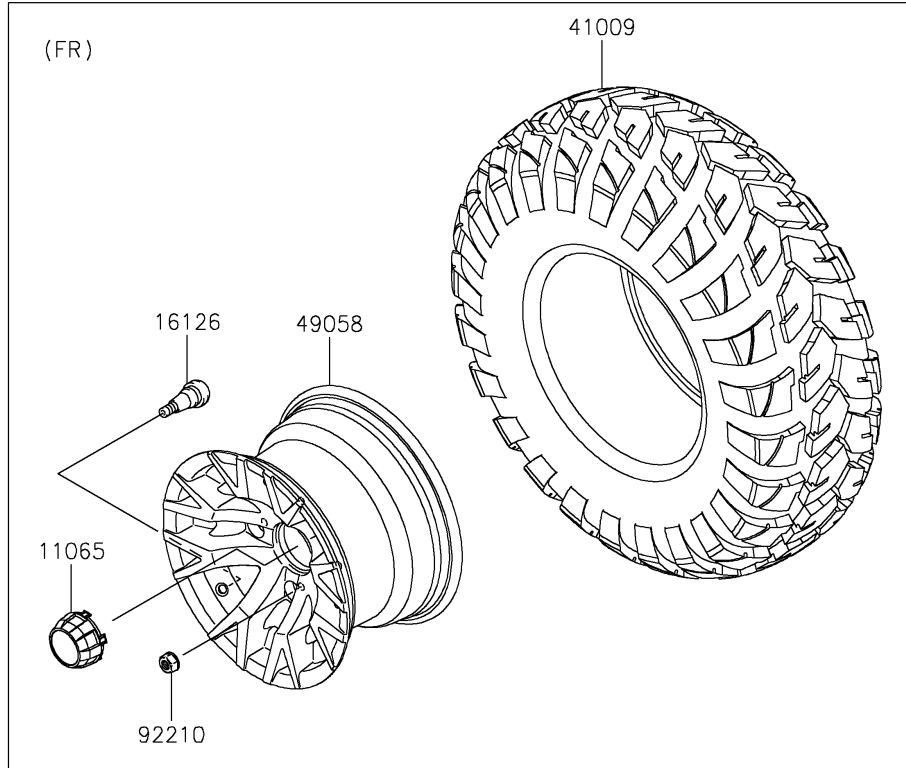

2020 MULE SX™ 4x4 XC LE FI PARTS DIAGRAM

Wheels/Tires

F2210

2020 MULE SX™ 4x4 XC LE FI PARTS LIST

Wheels/Tires

| ITEM NAME | PART NUMBER | QUANTITY |
|--|----------------|----------|
| CAP,WHEEL,F.BLACK (Ref # 11065) | 11065-0893-6Z | 4 |
| VALVE (Ref # 16126) | 16126-4001 | 4 |
| TIRE,26X9.00R12 4PR,FRONTIER (Ref # 41009) | 41009-0696 | 4 |
| WHEEL,FR,12X7.5AT,BLACK (Ref # 49058) | 49058-0635-31D | 2 |
| WHEEL,RR,12X7.5AT,BLACK (Ref # 49058A) | 49058-0636-31D | 2 |
| NUT,LOCK,10MM (Ref # 92210) | 92210-1204 | 16 |