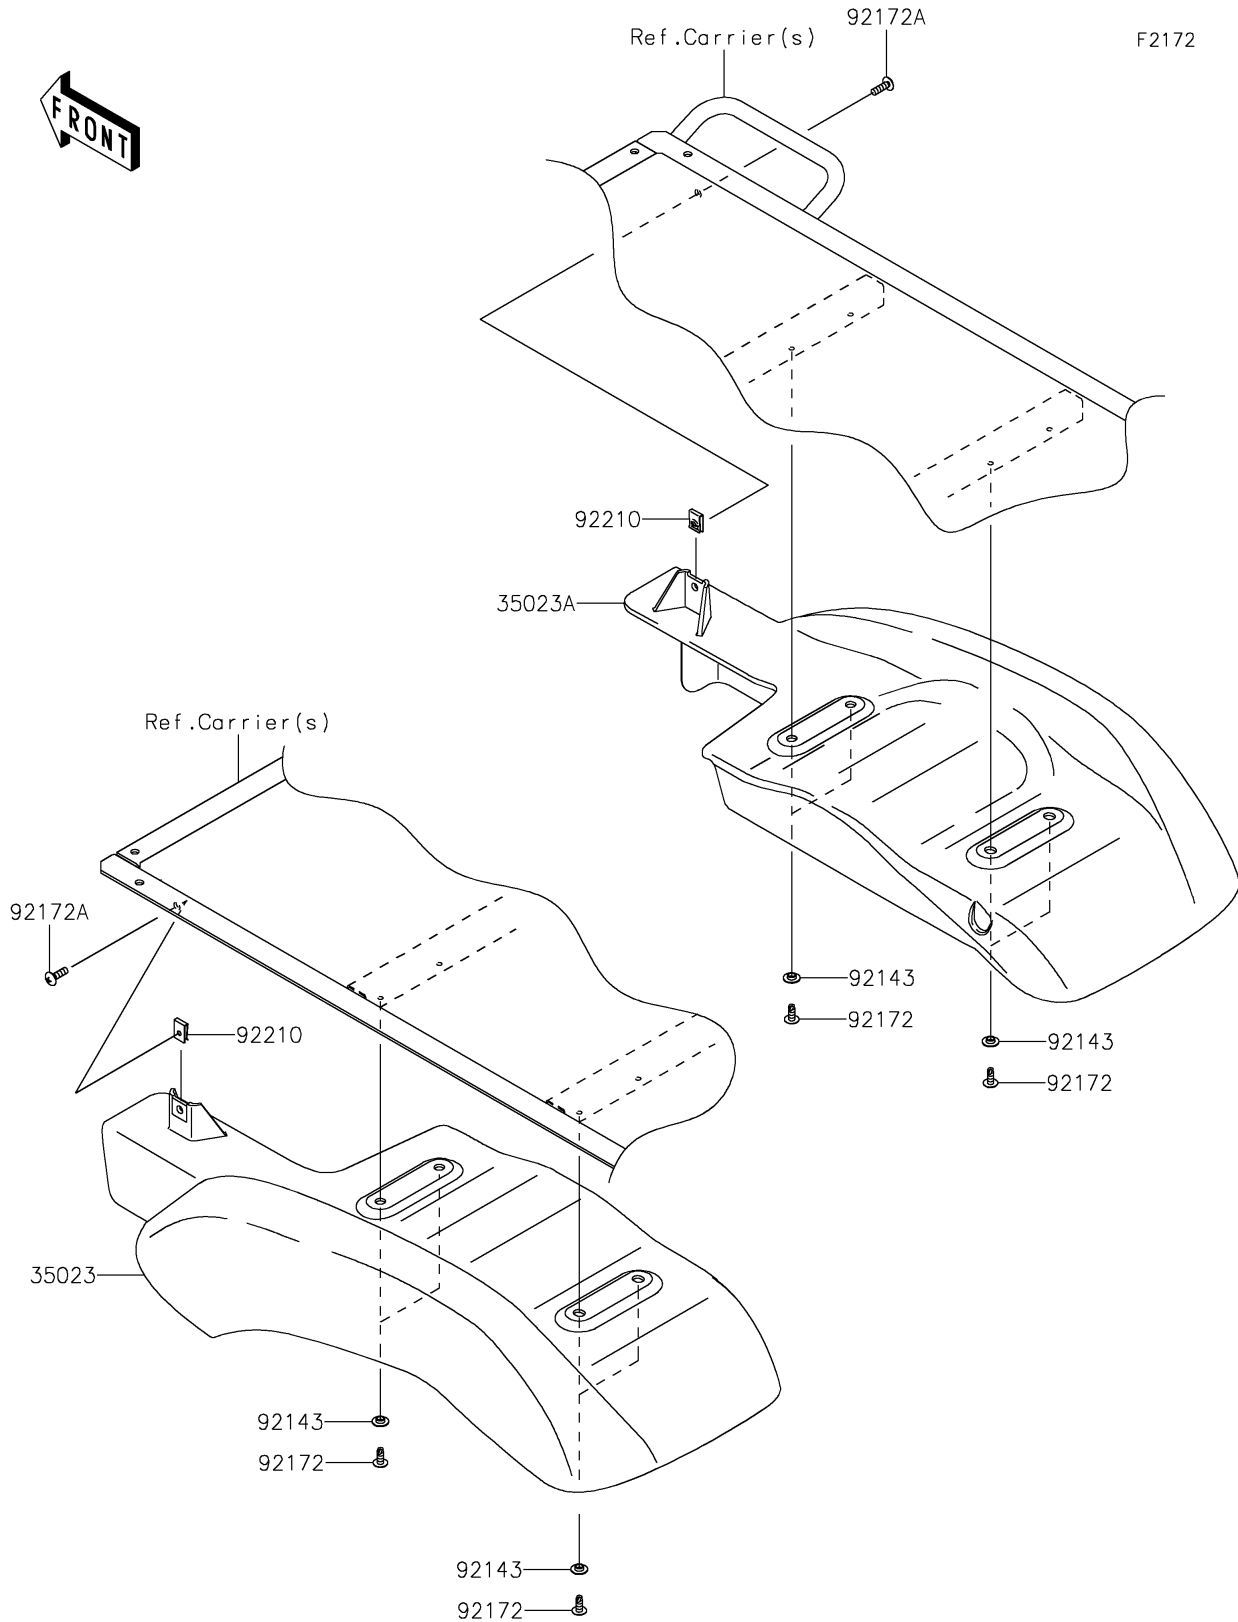

2020 MULE SX™ 4x4 XC LE FI PARTS DIAGRAM

Rear Fender(s)

2020 MULE SX™ 4x4 XC LE FI PARTS LIST

Rear Fender(s)

ITEM NAME	PART NUMBER	QUANTITY
FENDER-REAR,LH,F.BLACK (Ref # 35023)	35023-0045-6Z	1
FENDER-REAR,RH,F.BLACK (Ref # 35023A)	35023-0046-6Z	1
COLLAR (Ref # 92143)	92143-1087	8
SCREW,TAPPING,6X16 (Ref # 92172)	92172-0739	8
SCREW,TAPPING,6X20 (Ref # 92172A)	92172-0883	2
NUT,LEAF SPRING,6MM (Ref # 92210)	92210-0624	2