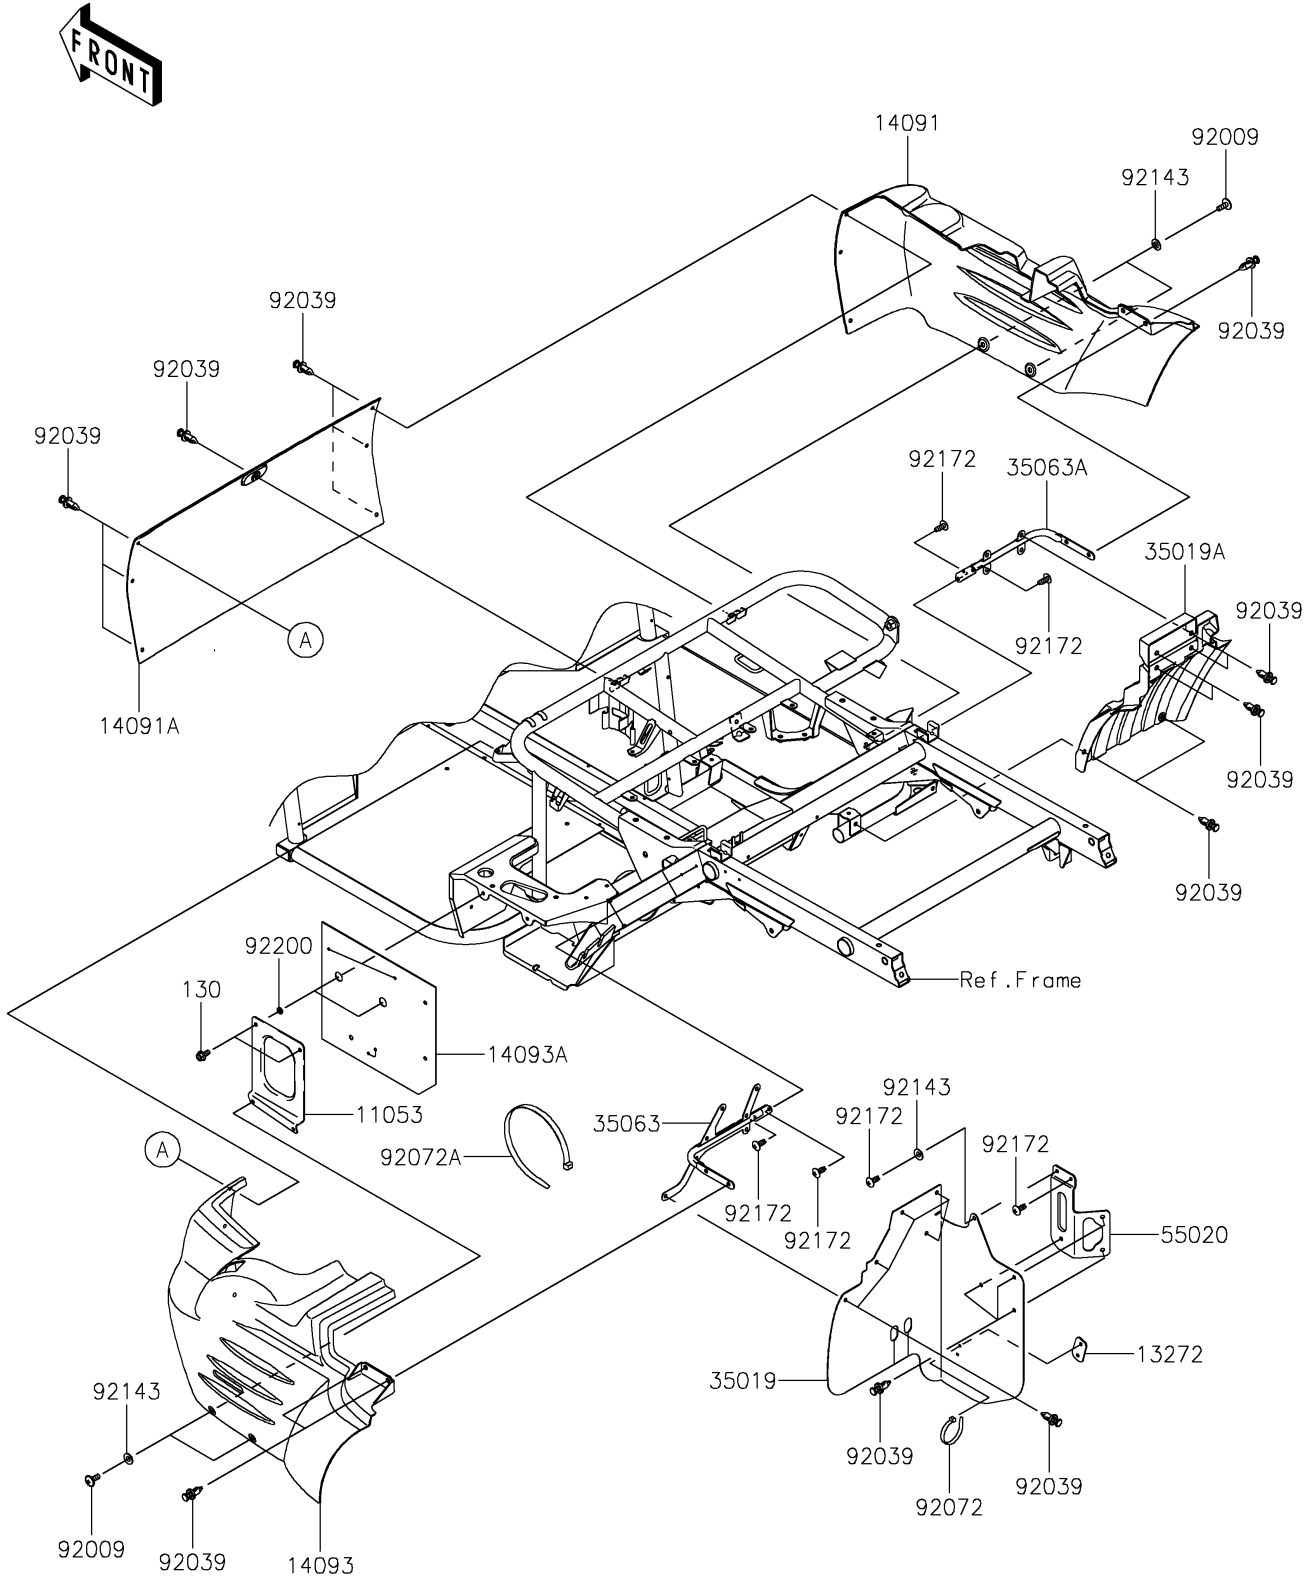

# 2020 MULE SX™ 4x4 XC LE FI PARTS DIAGRAM

Frame Fittings(Rear)

F2131

## 2020 MULE SX™ 4x4 XC LE FI PARTS LIST

### Frame Fittings(Rear)

ITEM NAME	PART NUMBER	QUANTITY
BRACKET (Ref # 11053)	11053-0857	1
PLATE (Ref # 13272)	13272-7516	1
COVER,REAR SIDE,RH,F.BLACK (Ref # 14091)	14091-0224-6Z	1
COVER,UNDER SEAT,CNT,F.BLACK (Ref # 14091A)	14091-0341-6Z	1
COVER,REAR SIDE,LH,F.BLACK (Ref # 14093)	14093-0500-6Z	1
COVER,BATTERY (Ref # 14093A)	14093-0750	1
FLAP,SIDE COVER,LH (Ref # 35019)	35019-0610	1
FLAP,SIDE COVER,RH (Ref # 35019A)	35019-0612	1
STAY,LH (Ref # 35063)	35063-0784	1
STAY,RH (Ref # 35063A)	35063-1333	1
GUARD,COOLING FAN (Ref # 55020)	55020-7527	1
SCREW,6X16 (Ref # 92009)	92009-1621	4
RIVET (Ref # 92039)	92039-0776	25
BAND,L=188 (Ref # 92072)	92072-1239	1
BAND,L=368.3 (Ref # 92072A)	92072-3872	1
COLLAR (Ref # 92143)	92143-1087	5
SCREW,TAPPING,6X16 (Ref # 92172)	92172-0739	6
WASHER,7.2X14.3X1.6 (Ref # 92200)	92200-2207	2
BOLT-FLANGED,6X12 (Ref # 130)	130BA0612	2