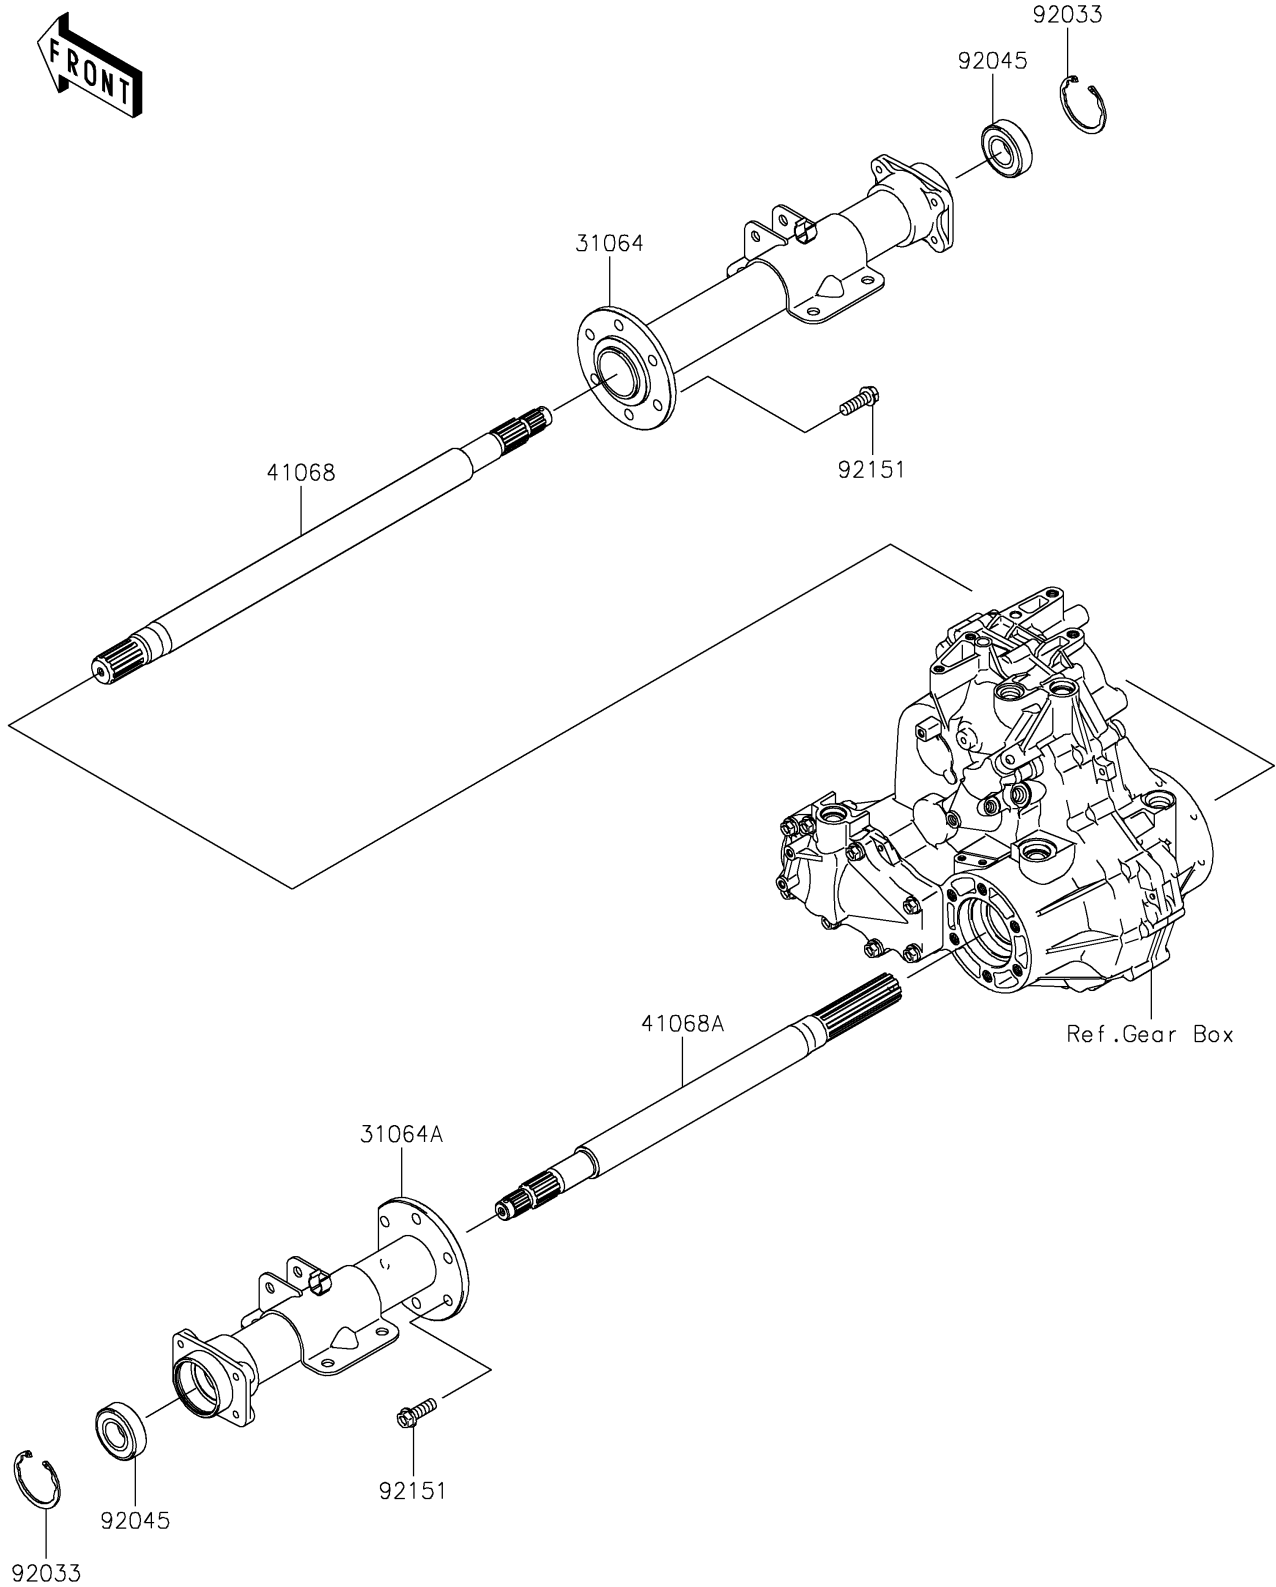

2020 MULE SX™ 4x4 XC LE FI PARTS DIAGRAM

Rear Axle

E3133

2020 MULE SX™ 4x4 XC LE FI PARTS LIST

Rear Axle

ITEM NAME	PART NUMBER	QUANTITY
PIPE-COMP,RH (Ref # 31064)	31064-0709	1
PIPE-COMP,LH (Ref # 31064A)	31064-0710	1
AXLE,RH (Ref # 41068)	41068-0036	1
AXLE,LH (Ref # 41068A)	41068-0037	1
RING-SNAP (Ref # 92033)	92033-2149	2
BEARING-BALL,6205A26DDU2 (Ref # 92045)	92045-0044	2
BOLT,10X28 (Ref # 92151)	92151-2142	12