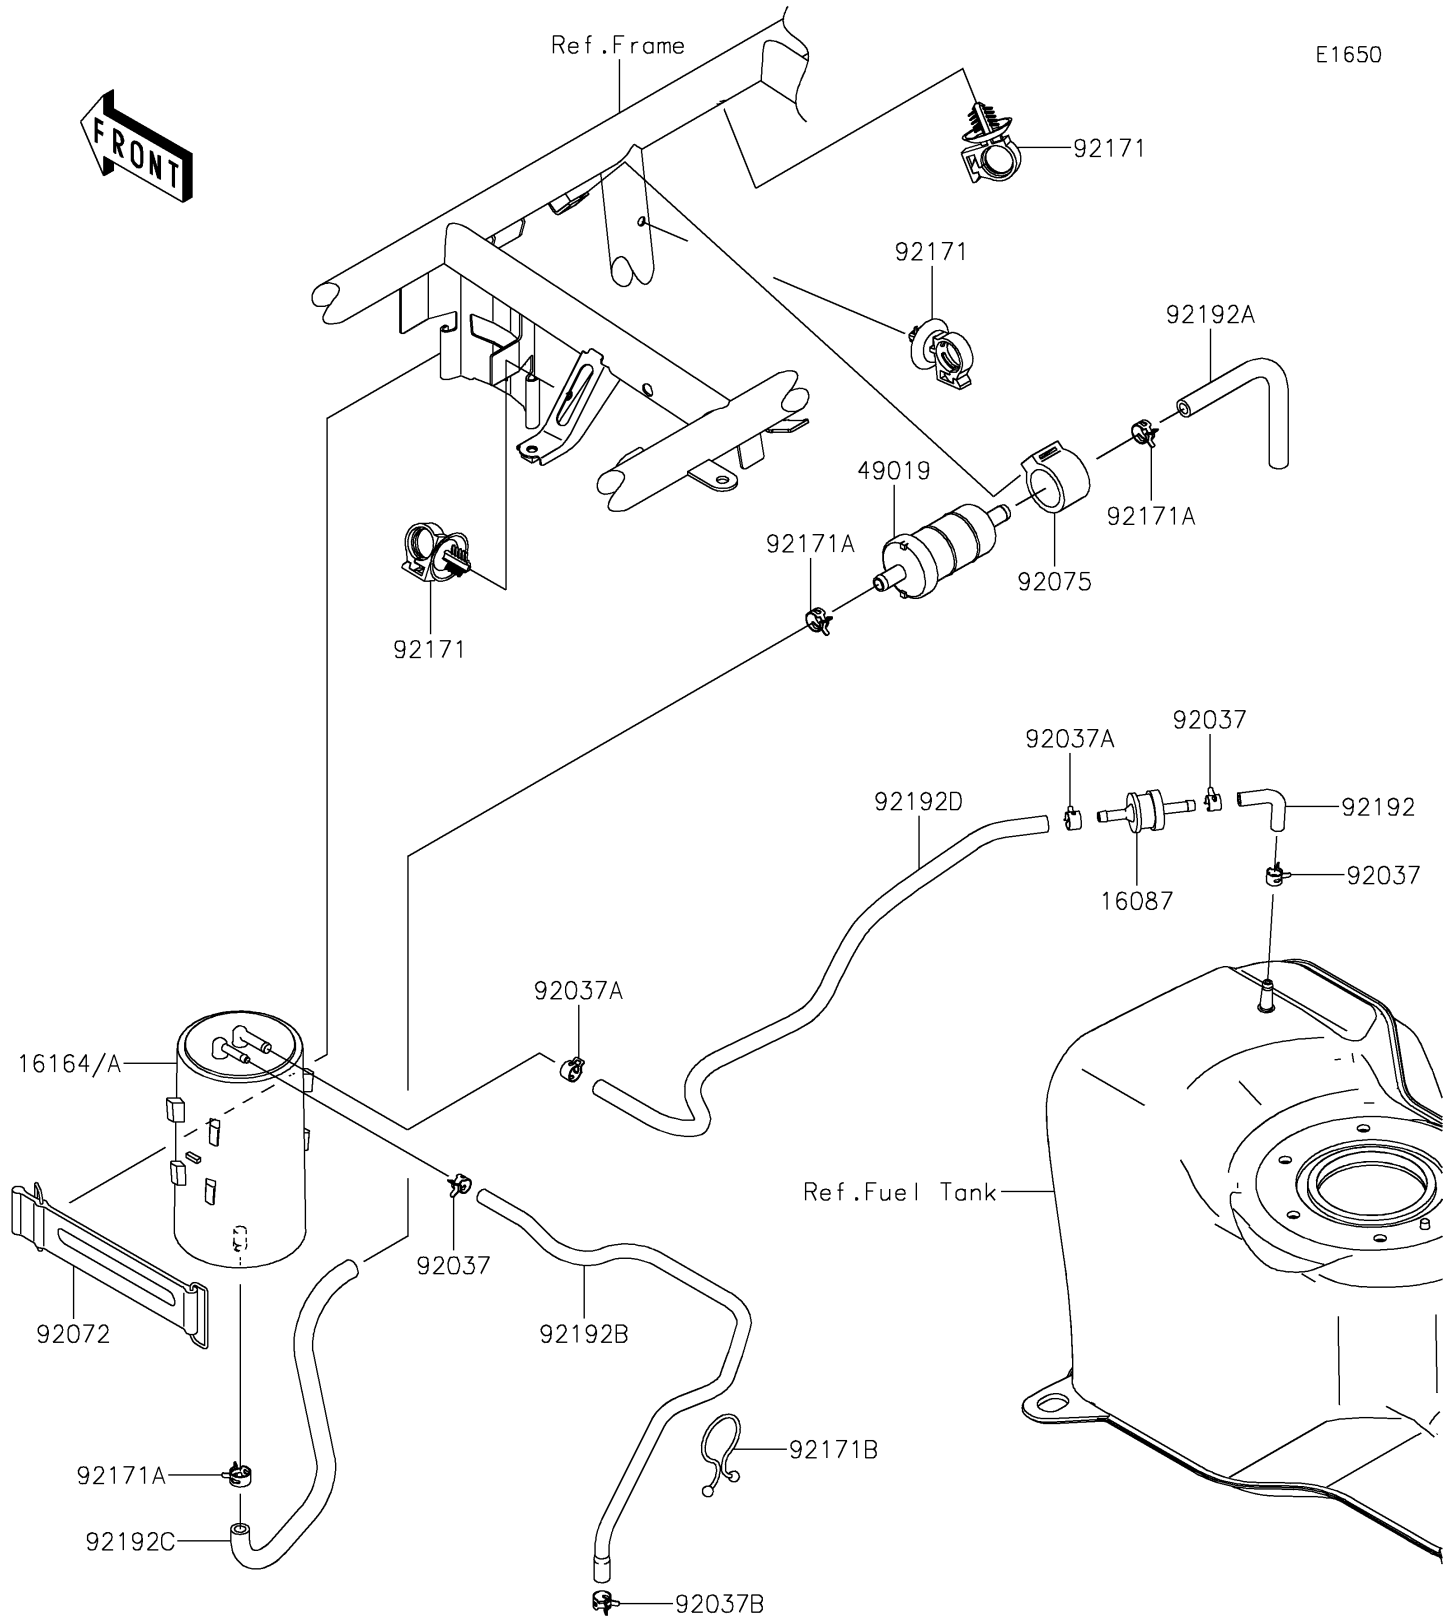

# 2020 MULE SX™ 4x4 XC LE FI PARTS DIAGRAM

## Fuel Evaporative System

## 2020 MULE SX™ 4x4 XC LE FI PARTS LIST

### Fuel Evaporative System

ITEM NAME	PART NUMBER	QUANTITY
VALVE-CHECK (Ref # 16087)	16087-0008	1
CANISTER (Ref # 16164)	16164-0013	1
CANISTER (Ref # 16164A)	16164-0018	1
FILTER-FUEL (Ref # 49019)	49019-0032	1
CLAMP,TUBE (Ref # 92037)	92037-1461	3
CLAMP,TUBE (Ref # 92037A)	92037-1505	2
CLAMP (Ref # 92037B)	92037-2113	1
BAND,L=168 (Ref # 92072)	92072-1306	1
DAMPER,FUEL FILTER (Ref # 92075)	92075-1853	1
CLAMP (Ref # 92171)	92171-0453	3
CLAMP (Ref # 92171A)	92171-0515	3
CLAMP (Ref # 92171B)	92171-1185	1
TUBE,FUEL TANK-CHECK VALVE (Ref # 92192)	92192-0067	1
TUBE,FILTER-AIR (Ref # 92192A)	92192-0609	1
TUBE,CANISTER-DUCT (Ref # 92192B)	92192-1027	1
TUBE,CANISTER-FILTER (Ref # 92192C)	92192-1639	1
TUBE,VALVE-CANISTER (Ref # 92192D)	92192-1641	1