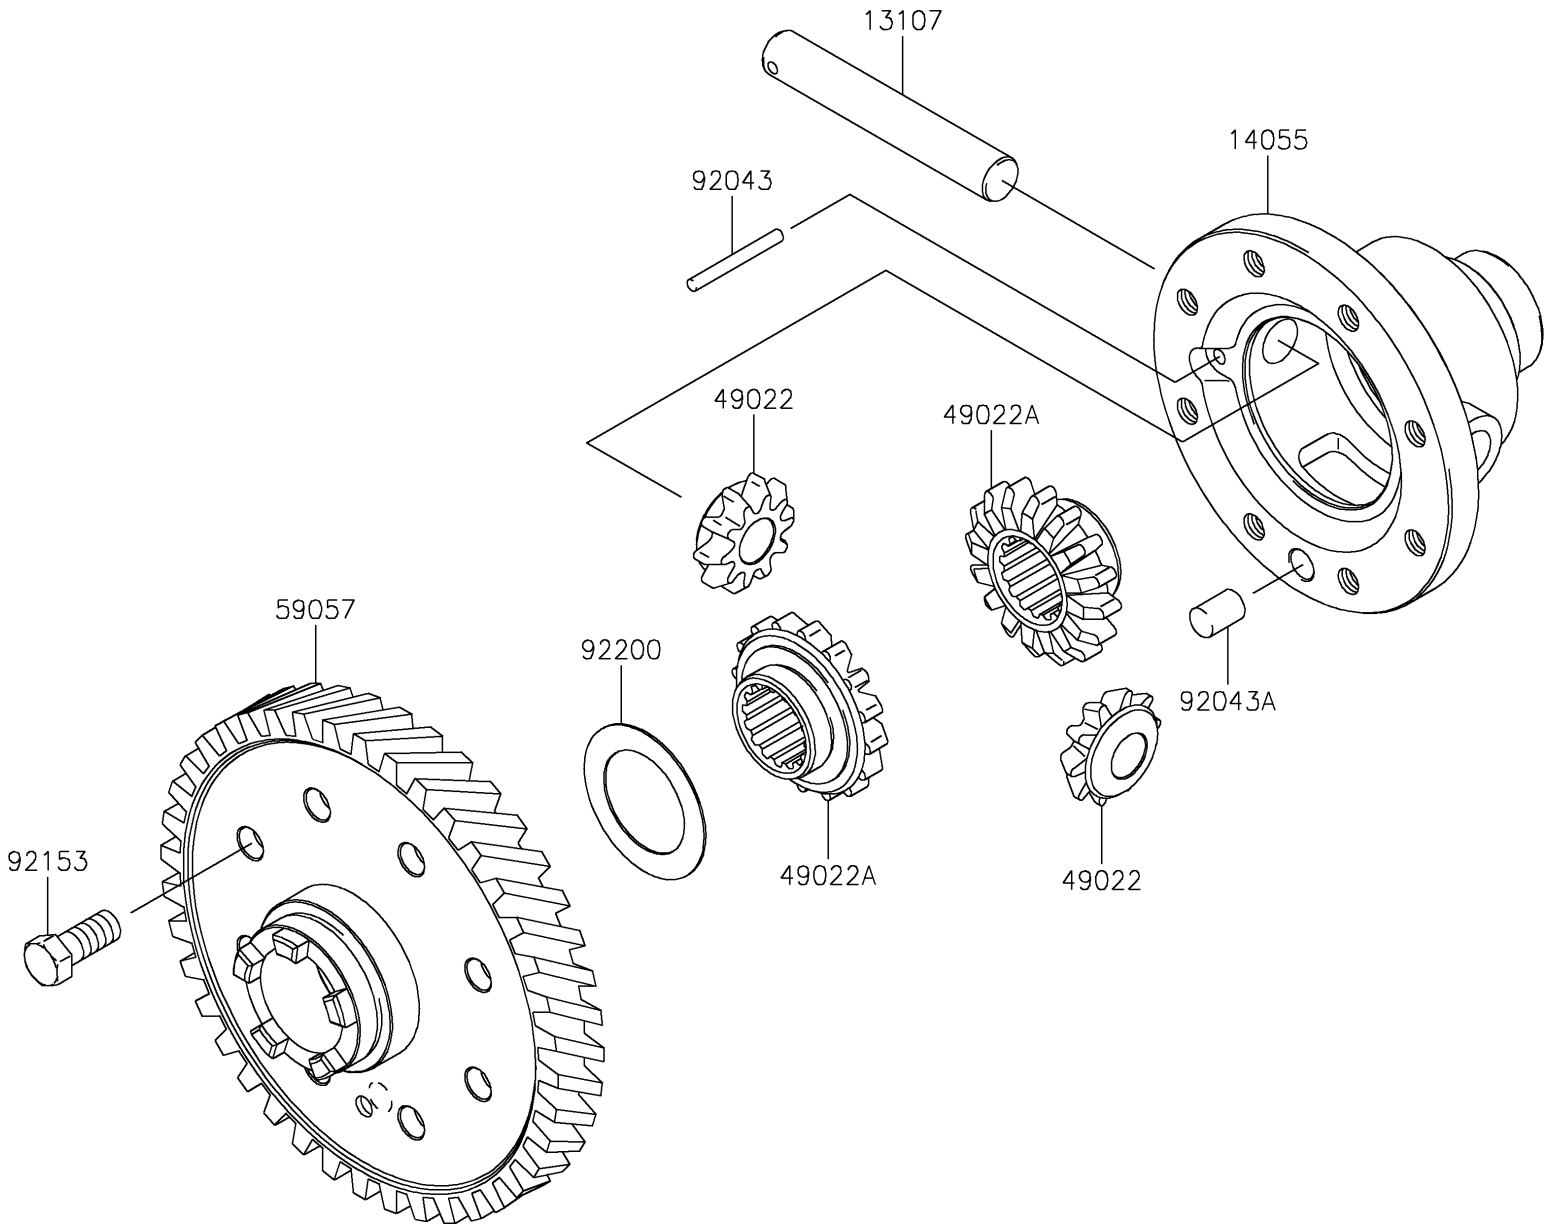

2020 MULE SX™ 4x4 XC LE FI PARTS DIAGRAM

Differential

E1451

2020 MULE SX™ 4x4 XC LE FI PARTS LIST

Differential

ITEM NAME	PART NUMBER	QUANTITY
SHAFT,DIFF-GEAR CASE (Ref # 13107)	13107-0042	1
CASE-GEAR,DIFF (Ref # 14055)	14055-0016	1
GEAR-BEVEL,10T (Ref # 49022)	49022-0572	2
GEAR-BEVEL,16T (Ref # 49022A)	49022-0573	2
GEAR-HELICAL,64T (Ref # 59057)	59057-0005	1
PIN,4X37.8 (Ref # 92043)	92043-0052	1
PIN,10X14 (Ref # 92043A)	92043-1506	1
BOLT,10X22 (Ref # 92153)	92153-0590	8
WASHER (Ref # 92200)	92200-1077	1