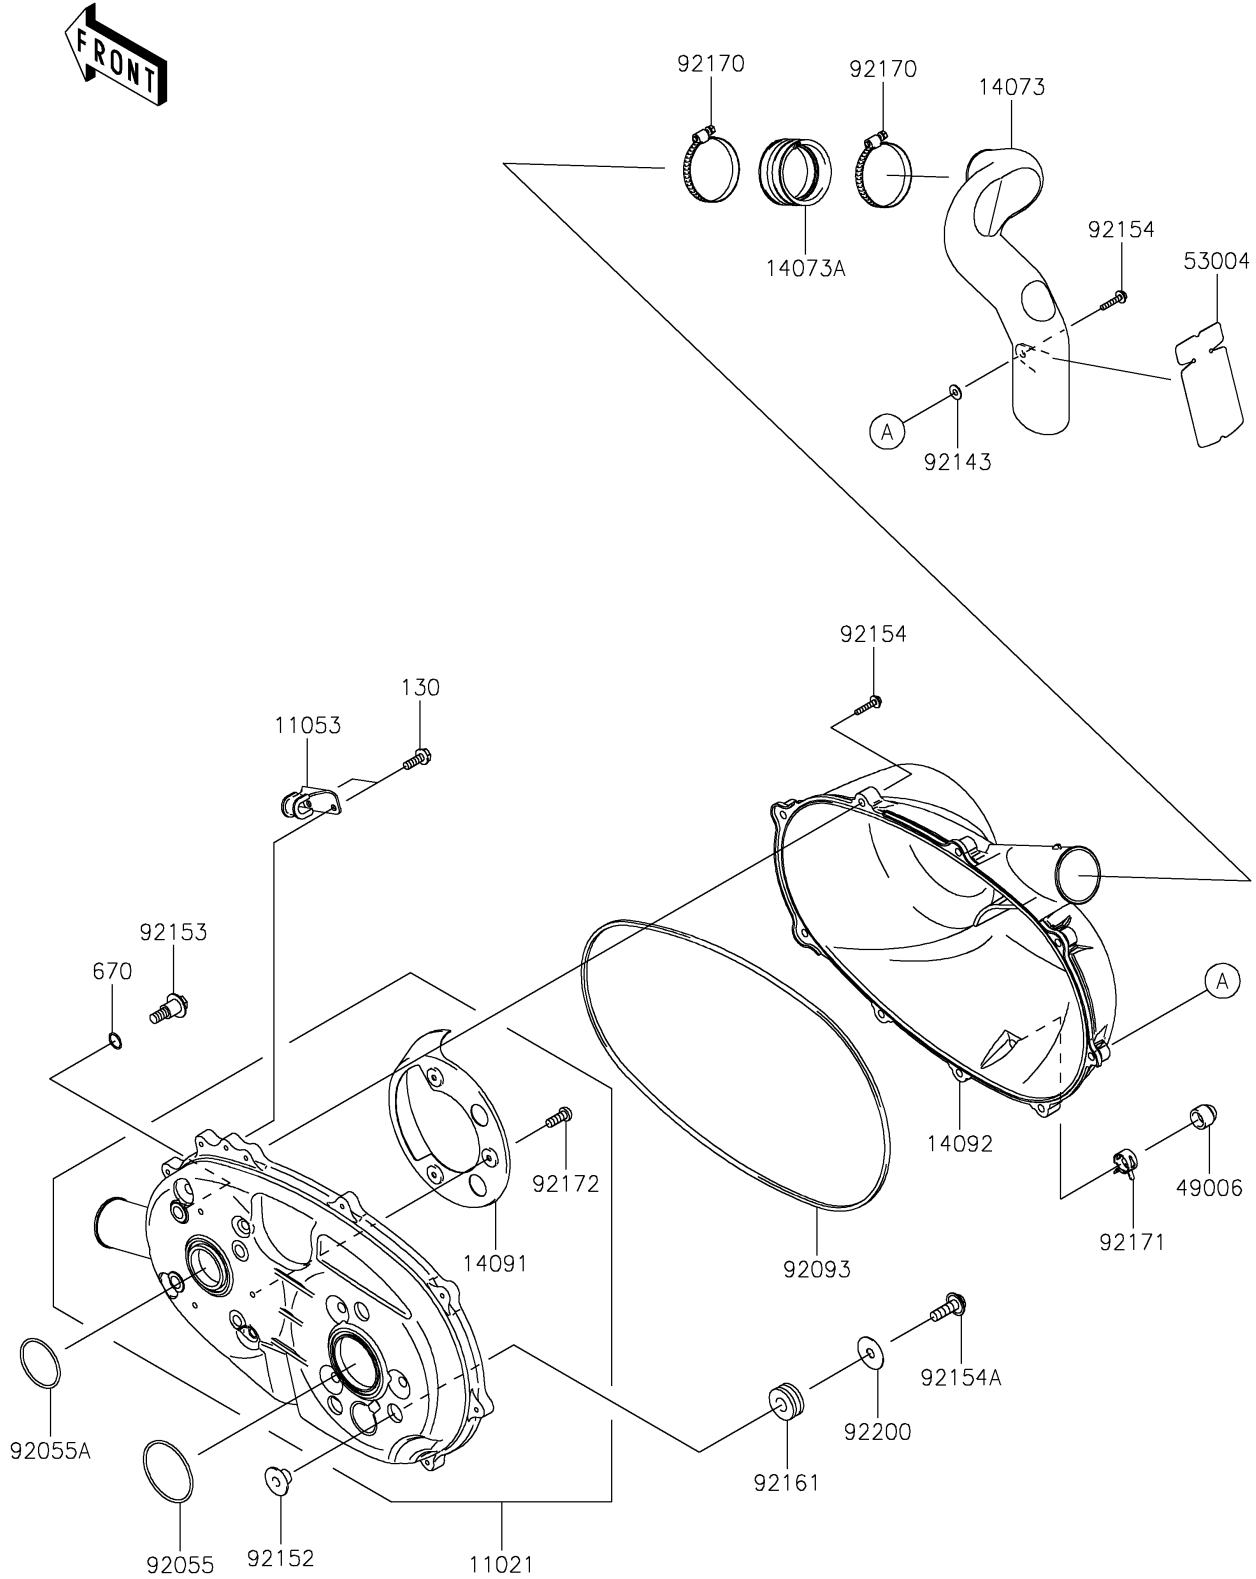

2020 MULE SX™ 4x4 XC LE FI PARTS DIAGRAM

Converter Cover

E1393

2020 MULE SX™ 4x4 XC LE FI PARTS LIST

Converter Cover

ITEM NAME	PART NUMBER	QUANTITY
CASE-ASSY,BELT CONVERTER (Ref # 11021)	11021-0023	1
BRACKET (Ref # 11053)	11053-1483	1
DUCT,EXHAUST (Ref # 14073)	14073-0287	1
DUCT,JOINT (Ref # 14073A)	14073-1775	1
COVER (Ref # 14091)	14091-0391	1
COVER,BELT CONVERTER (Ref # 14092)	14092-1007	1
BOOT,DRAIN (Ref # 49006)	49006-3718	1
MAT (Ref # 53004)	53004-0051	1
RING-O,64MM (Ref # 92055)	92055-0748	1
RING-O,49.4MM (Ref # 92055A)	92055-0749	1
SEAL (Ref # 92093)	92093-0586	1
COLLAR (Ref # 92143)	92143-1087	1
COLLAR (Ref # 92152)	92152-0894	3
BOLT,8X26.5 (Ref # 92153)	92153-0594	4
BOLT,6X35 (Ref # 92154)	92154-0342	9
BOLT,FLANGED,8X25 (Ref # 92154A)	92154-1068	3
DAMPER (Ref # 92161)	92161-1484	3
CLAMP (Ref # 92170)	92170-1764	2
CLAMP (Ref # 92171)	92171-0329	1
SCREW,5X14 (Ref # 92172)	92172-0166	3
WASHER,8.5X29X0.8 (Ref # 92200)	92200-0574	3
BOLT-FLANGED,6X18 (Ref # 130)	130BA0618	2
O RING,12MM (Ref # 670)	670D2012	4