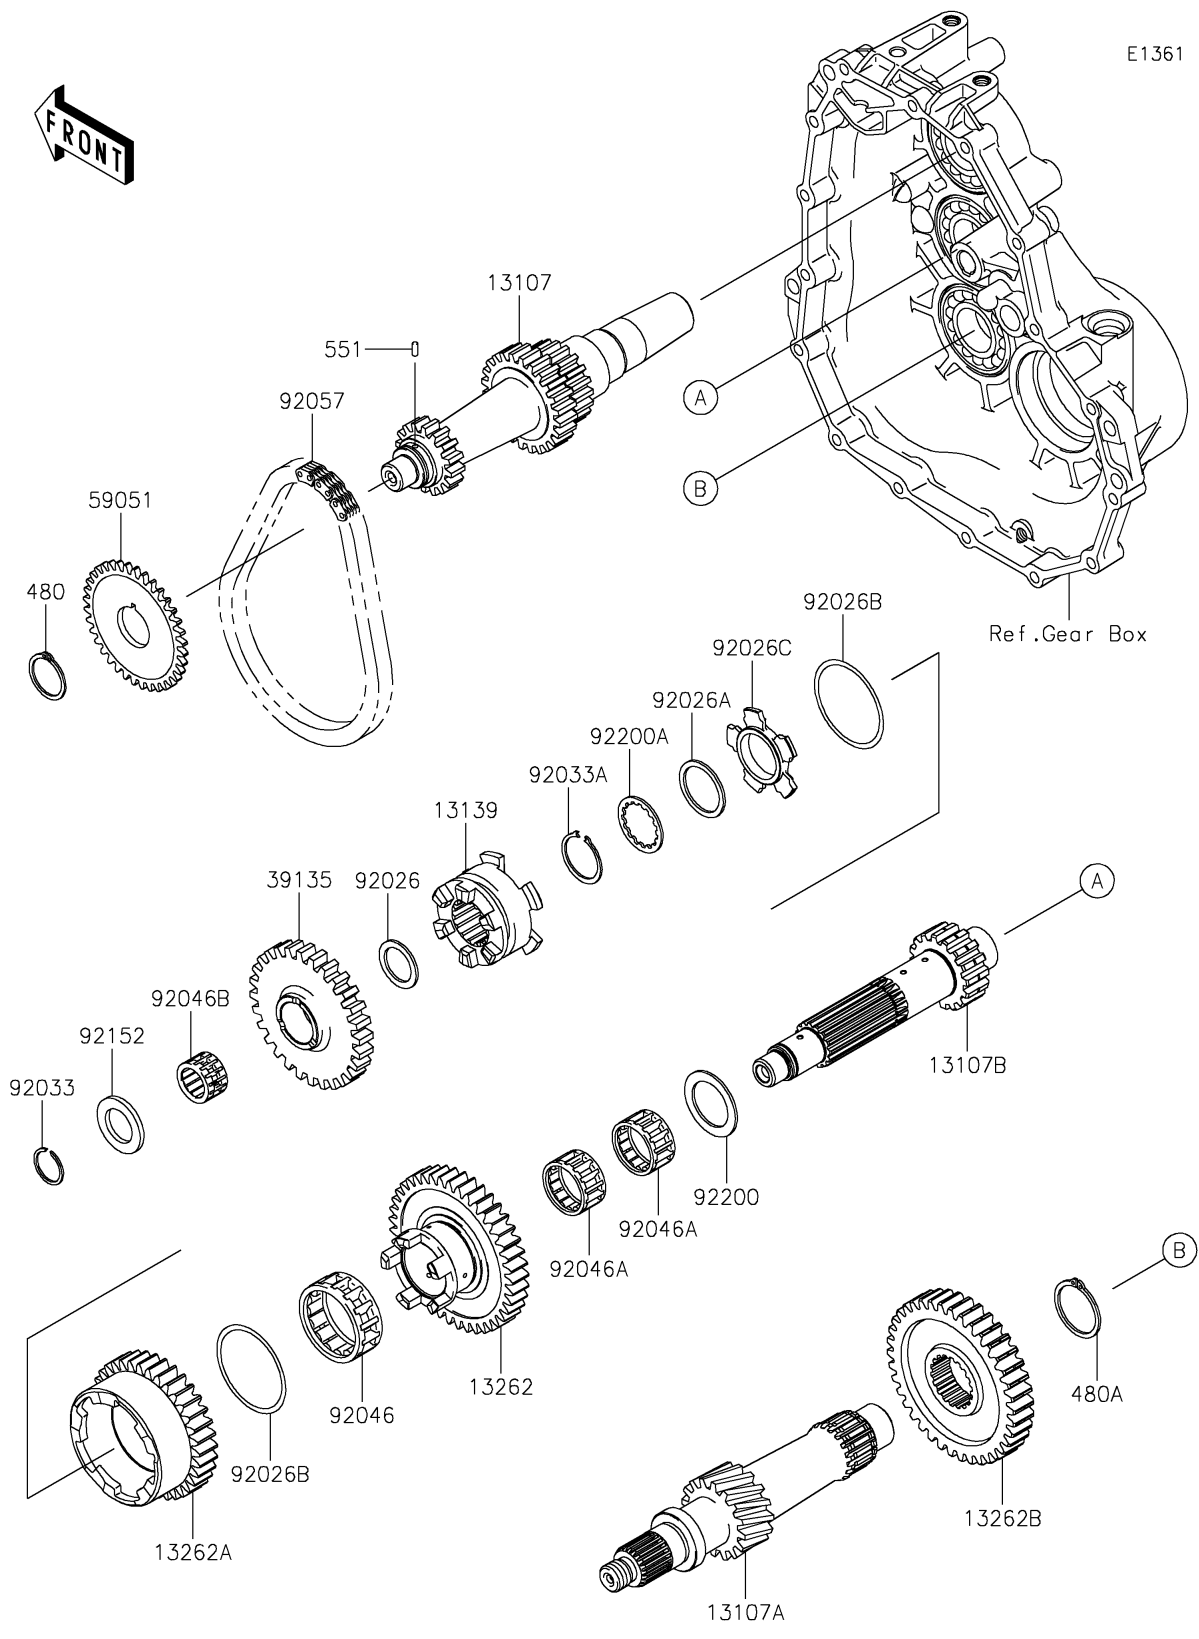

# 2020 MULE SX™ 4x4 XC LE FI PARTS DIAGRAM

Transmission

## 2020 MULE SX™ 4x4 XC LE FI PARTS LIST

### Transmission

ITEM NAME	PART NUMBER	QUANTITY
SHAFT,FIRST,INPUT,16T&24T&19T (Ref # 13107)	13107-0039	1
SHAFT,THIRD,16T (Ref # 13107A)	13107-0088	1
SHAFT,2ND,17T (Ref # 13107B)	13107-0222	1
SHIFTER,FR/RR (Ref # 13139)	13139-0004	1
GEAR,LOW,41T (Ref # 13262)	13262-0106	1
GEAR,HIGH,35T (Ref # 13262A)	13262-0107	1
GEAR-TRANSMISSION SPUR,38T (Ref # 13262B)	13262-0742	1
SPROCKET-DRIVEN,30T (Ref # 39135)	39135-0001	1
GEAR-SPUR,37T (Ref # 59051)	59051-0049	1
SPACER,21.2X29X1.6 (Ref # 92026)	92026-1568	1
SPACER,28.2X34.5X1.6 (Ref # 92026A)	92026-1587	1
SPACER,48.2X54.3X1.0 (Ref # 92026B)	92026-1599	2
SPACER,HI&LOW (Ref # 92026C)	92026-1600	1
RING-SNAP,20MM (Ref # 92033)	92033-015	1
RING-SNAP,25.9X30.6X1.2 (Ref # 92033A)	92033-1037	1
BEARING-NEEDLE,HIGH GEAR (Ref # 92046)	92046-1276	1
BEARING-NEEDLE,FWF-283317 (Ref # 92046A)	92046-1278	2
BEARING-NEEDLE,REVERSE GEAR (Ref # 92046B)	92046-1279	1
CHAIN,REVERSE,23RH302-38ASM (Ref # 92057)	92057-0072	1
COLLAR,21.2X34.0X3.0 (Ref # 92152)	92152-0241	1
WASHER,28.2X40.0X1.6 (Ref # 92200)	92200-0090	1
WASHER,28.5X34.0X1.5 (Ref # 92200A)	92200-1240	1
CIRCLIP-TYPE-C,25MM (Ref # 480)	480J2500	1
CIRCLIP-TYPE-C,32MM (Ref # 480A)	480J3200	1
PIN-DOWEL,3X8 (Ref # 551)	551A0308	1