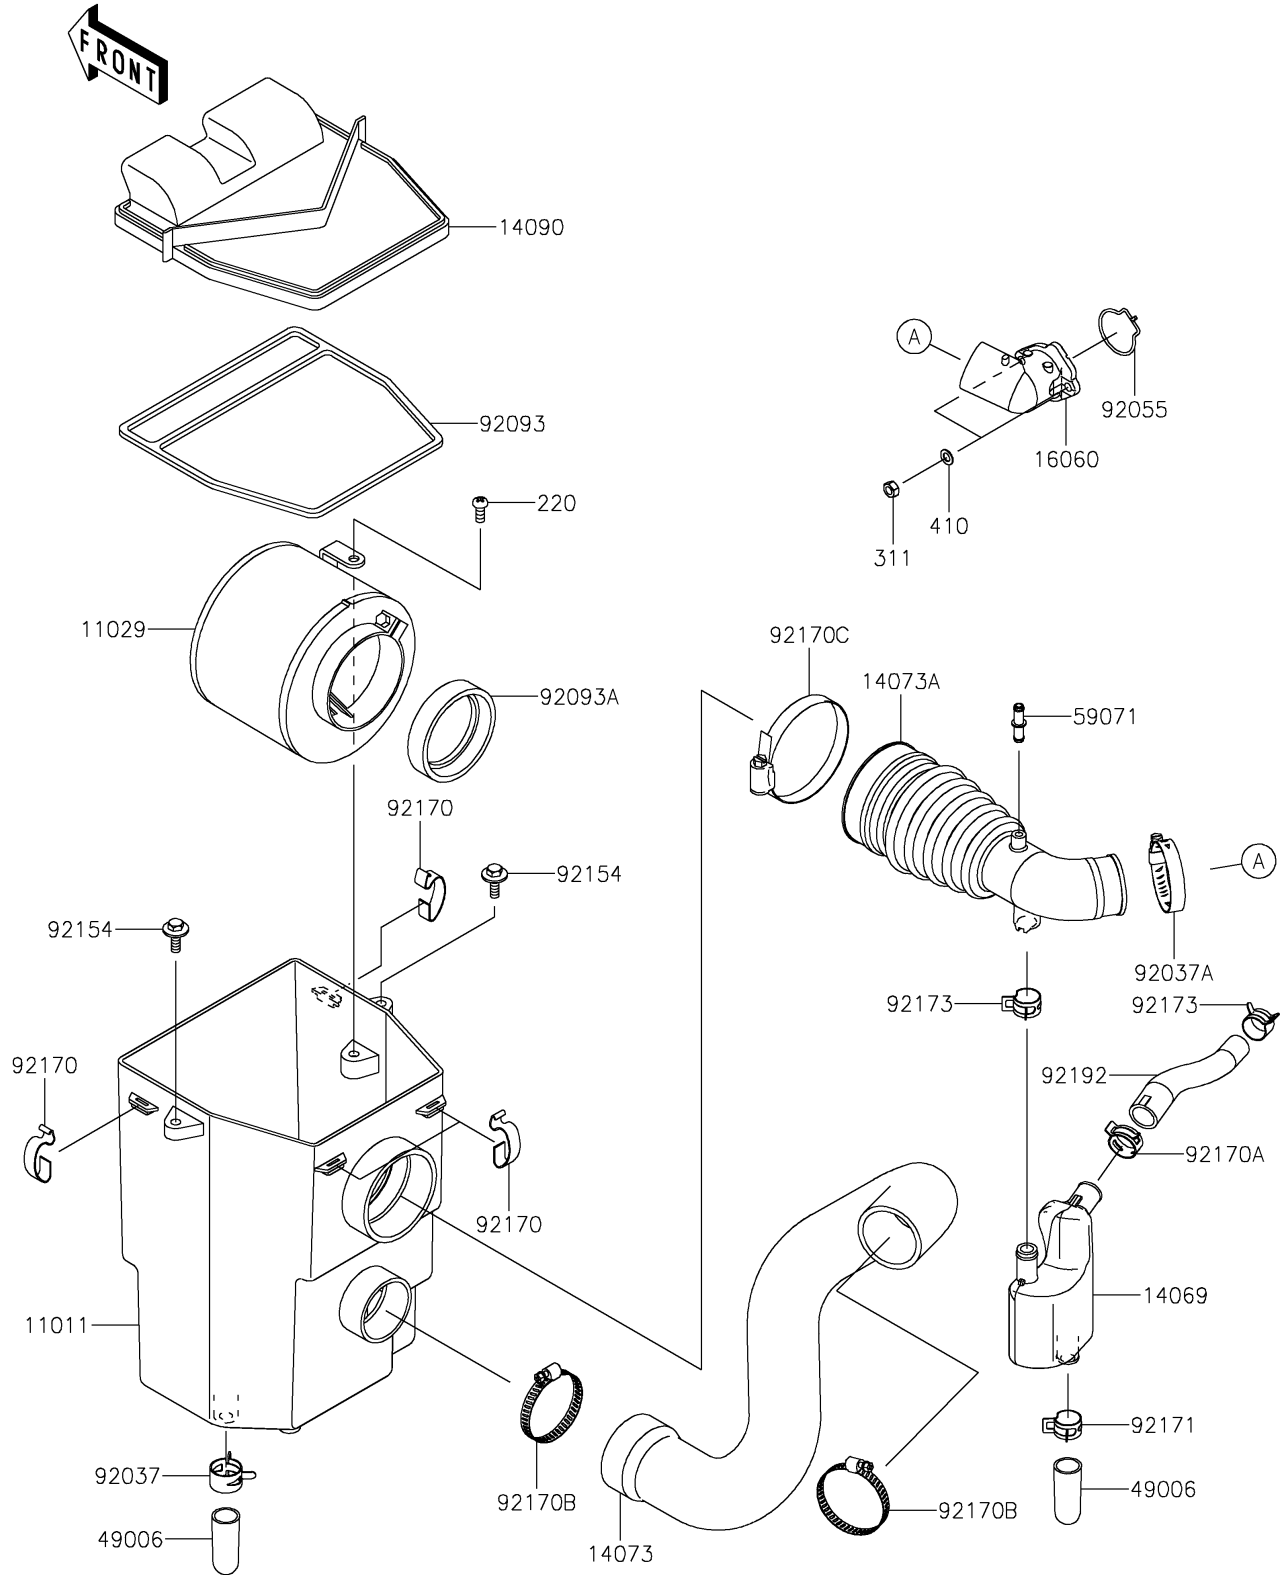

2020 MULE SX™ 4x4 XC LE FI PARTS DIAGRAM

Air Cleaner

E1130

2020 MULE SX™ 4x4 XC LE FI PARTS LIST

Air Cleaner

ITEM NAME	PART NUMBER	QUANTITY
CASE-AIR FILTER (Ref # 11011)	11011-1367	1
ELEMENT-ASSY-AIR FILTER (Ref # 11029)	11029-1004	1
BREATHER (Ref # 14069)	14069-0030	1
DUCT,FRAME-AIR FILTER (Ref # 14073)	14073-0072	1
DUCT,AIR FILTER-IN.PIPE (Ref # 14073A)	14073-0893	1
COVER,AIR FILTER (Ref # 14090)	14090-1106	1
PIPE-INTAKE (Ref # 16060)	16060-0752	1
BOOT (Ref # 49006)	49006-1351	2
JOINT (Ref # 59071)	59071-3717	1
CLAMP,HOSE CLIP (Ref # 92037)	92037-1460	1
CLAMP (Ref # 92037A)	92037-506	1
RING-O,PIPE-TB (Ref # 92055)	92055-0901	1
SEAL,AIR FILTER (Ref # 92093)	92093-1241	1
SEAL,DUST (Ref # 92093A)	92093-1322	1
BOLT,WP,6X20 (Ref # 92154)	92154-1516	2
CLAMP,AIR FILTER (Ref # 92170)	92170-1211	4
CLAMP (Ref # 92170A)	92170-1640	1
CLAMP (Ref # 92170B)	92170-1674	2
CLAMP (Ref # 92170C)	92170-1679	1
CLAMP (Ref # 92171)	92171-1277	1
CLAMP (Ref # 92173)	92173-7003	2
TUBE,BREATHER (Ref # 92192)	92192-1935	1
SCREW-PAN-CROS,6X14 (Ref # 220)	220AA0614	1
NUT-HEX,6MM (Ref # 311)	311AA0600	2
WASHER-PLAIN-SMALL (Ref # 410)	410AA0600	2