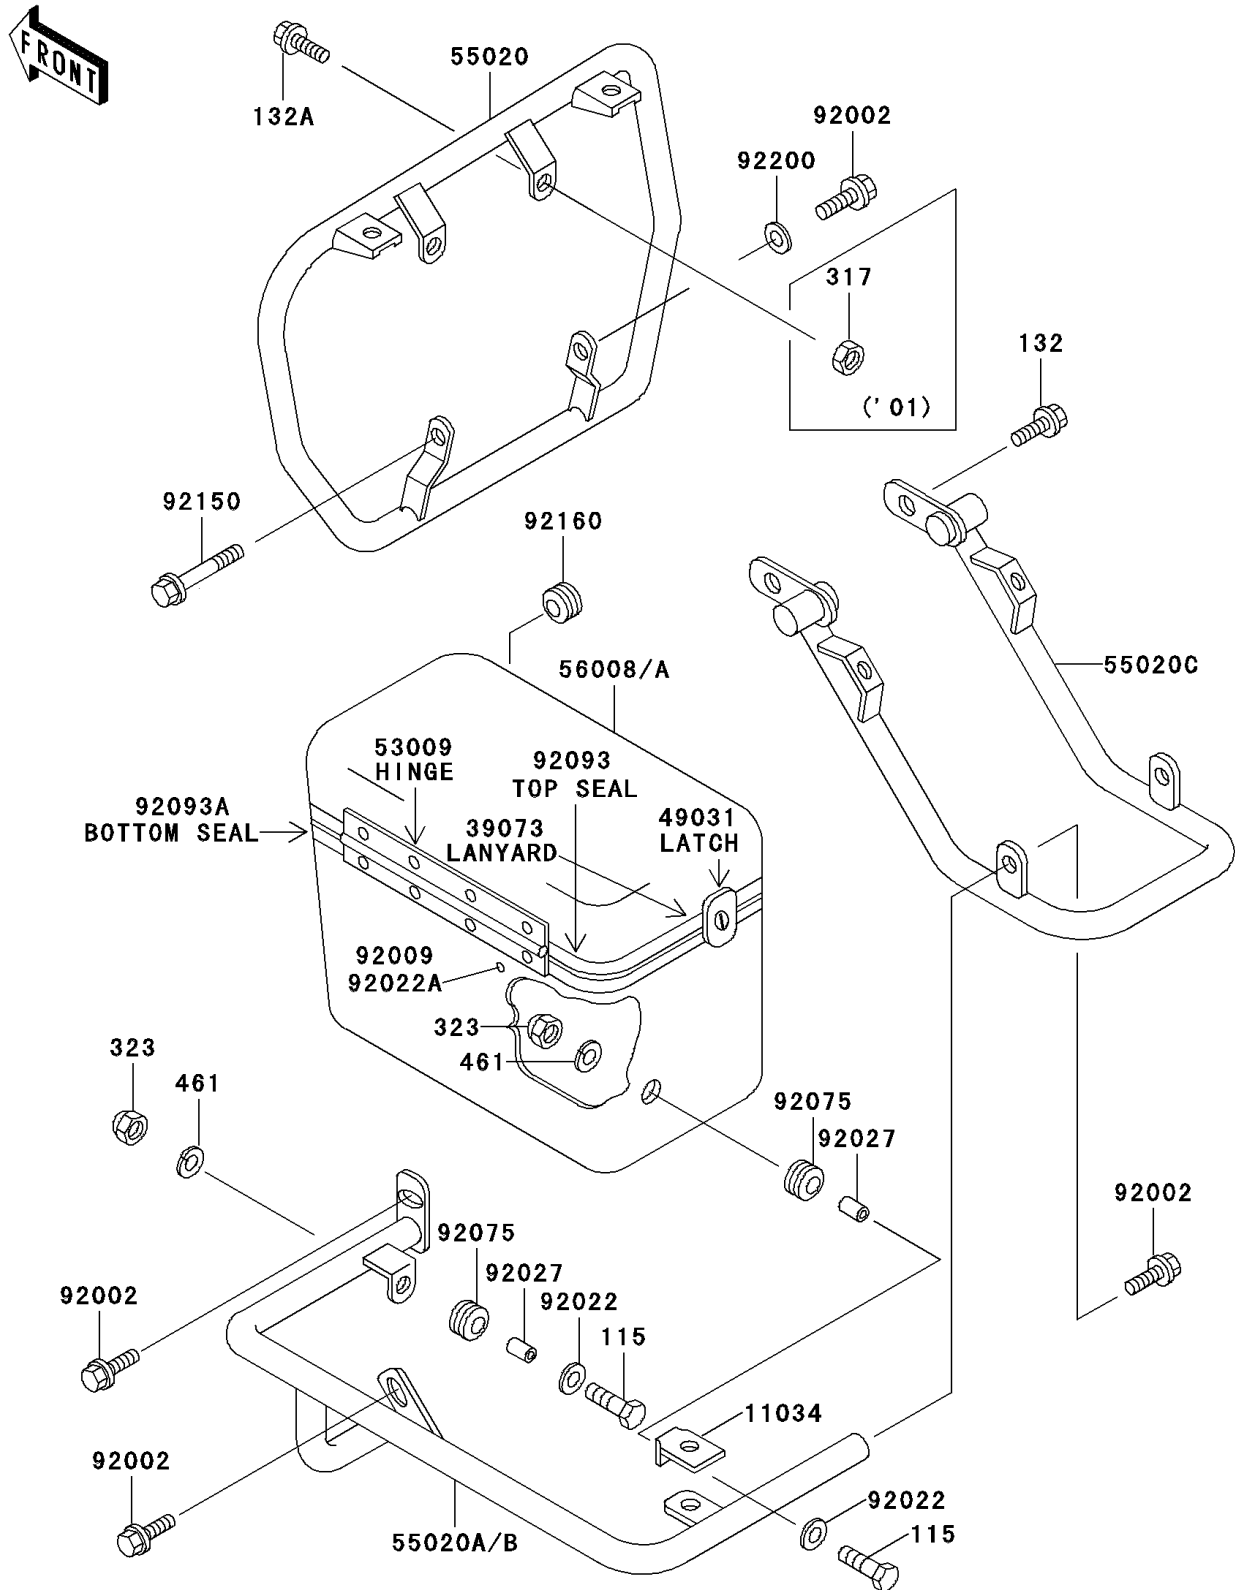

## 2001 Police 1000 PARTS DIAGRAM

Guard(s)

F2680

## 2001 Police 1000 PARTS LIST

Guard(s)

ITEM NAME	PART NUMBER	QUANTITY
BOLT-SMALL-UPSET (Ref # 115)	115B0825	1
BOLT-FLANGED-SMALL (Ref # 132)	132E0820	1
BOLT-FLANGED-SMALL (Ref # 132A)	132E0840	1
NUT-HEX-SMALL,8MM (Ref # 317)	317B0800	1
NUT-CAP-SMALL,8MM (Ref # 323)	323N0800	1
WASHER-SPRING,8MM (Ref # 461)	461F0800	1
BRACKET,CARRIER BAG DAMPER (Ref # 11034)	11034-4137	1
LANYARD (Ref # 39073)	39073-5501	1
LATCH (Ref # 49031)	49031-5504	1
HINGE (Ref # 53009)	53009-5501	1
GUARD,FR (Ref # 55020)	55020-1070	1
GUARD,SADDLE BAG,LH (Ref # 55020A)	55020-1071	1
GUARD,SADDLE BAG,RH (Ref # 55020B)	55020-1072	1
GUARD,RR (Ref # 55020C)	55020-1073	1
BAG,LH (Ref # 56008)	56008-4006	1
BAG,RH (Ref # 56008A)	56008-4007	1
BOLT,FLANGED,10X20 (Ref # 92002)	92002-1827	1
SCREW (Ref # 92009)	92009-5506	1
WASHER,8.5X20X1.6 (Ref # 92022)	92022-1561	1
WASHER (Ref # 92022A)	92022-5520	1
COLLAR (Ref # 92027)	92027-280	1
DAMPER (Ref # 92075)	92075-303	1
SEAL (Ref # 92093)	92093-5503	1
SEAL (Ref # 92093A)	92093-5504	1
BOLT,FLANGED,10X38 (Ref # 92150)	92150-1297	1
DAMPER,AMPLIFIER HARNESS (Ref # 92160)	92160-1667	1
WASHER,10.5X19X2.3 (Ref # 92200)	92200-1042	1