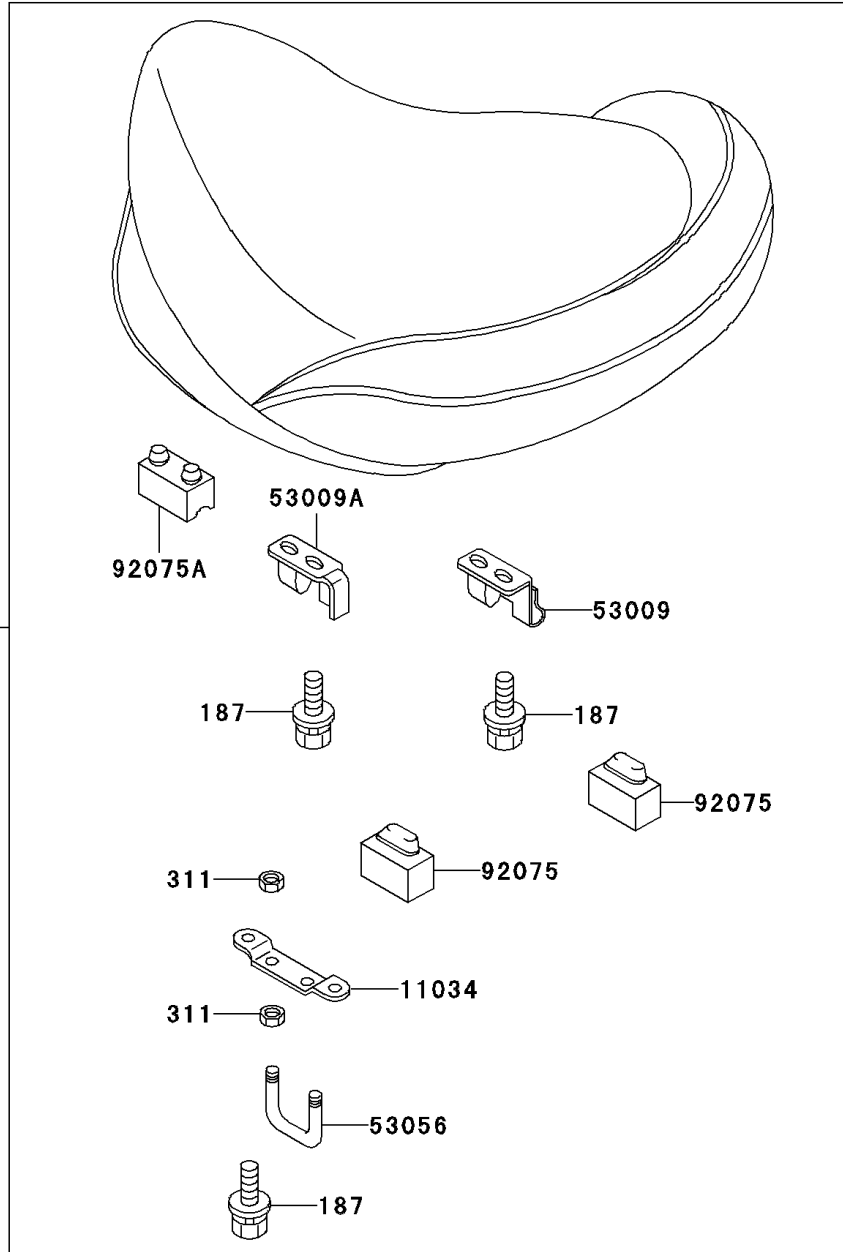

2003 Police 1000 PARTS DIAGRAM

Seat

F2510

2003 Police 1000 PARTS LIST

Seat

| ITEM NAME | PART NUMBER | QUANTITY |
|----------------------------------|---------------|----------|
| BOLT-UPSET-WSP (Ref # 187) | 187B0614 | 7 |
| NUT-HEX,6MM (Ref # 311) | 311B0600 | 4 |
| PIN-SNAP (Ref # 554) | 554A0600 | 3 |
| BRACKET,SEAT CATCH (Ref # 11034) | 11034-1329 | 1 |
| STAY,SEAT STAND (Ref # 35011) | 35011-4003 | 1 |
| SEAT-ASSY,BLACK (Ref # 53001A) | 53001-1220-MA | 1 |
| HINGE,SEAT (Ref # 53009) | 53009-017 | 1 |
| HINGE,SEAT,FR (Ref # 53009A) | 53009-1029 | 1 |
| HOOK,SEAT (Ref # 53056) | 53056-002 | 1 |
| PIN,SEAT PIVOT (Ref # 92043) | 92043-1021 | 2 |
| DAMPER (Ref # 92075) | 92075-099 | 2 |
| DAMPER,SEAT (Ref # 92075A) | 92075-1133 | 1 |
| SPRING,SEAT HOOK (Ref # 92081) | 92081-1053 | 1 |