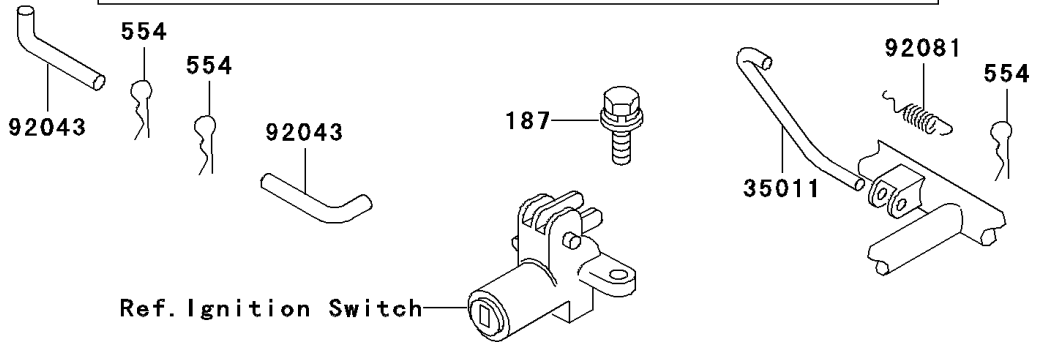

2003 Police 1000 PARTS DIAGRAM

Seat

F2510

2003 Police 1000 PARTS LIST

Seat

| ITEM NAME | PART NUMBER | QUANTITY |
|----------------------------------|---------------|----------|
| BOLT-UPSET-WSP (Ref # 187) | 187B0614 | 7 |
| NUT-HEX,6MM (Ref # 311) | 311B0600 | 4 |
| PIN-SNAP (Ref # 554) | 554A0600 | 3 |
| BRACKET,SEAT CATCH (Ref # 11034) | 11034-1329 | 1 |
| STAY,SEAT STAND (Ref # 35011) | 35011-4003 | 1 |
| SEAT-ASSY,BLACK (Ref # 53001A) | 53001-1220-MA | 1 |
| HINGE,SEAT (Ref # 53009) | 53009-017 | 1 |
| HINGE,SEAT,FR (Ref # 53009A) | 53009-1029 | 1 |
| HOOK,SEAT (Ref # 53056) | 53056-002 | 1 |
| PIN,SEAT PIVOT (Ref # 92043) | 92043-1021 | 2 |
| DAMPER (Ref # 92075) | 92075-099 | 2 |
| DAMPER,SEAT (Ref # 92075A) | 92075-1133 | 1 |
| SPRING,SEAT HOOK (Ref # 92081) | 92081-1053 | 1 |