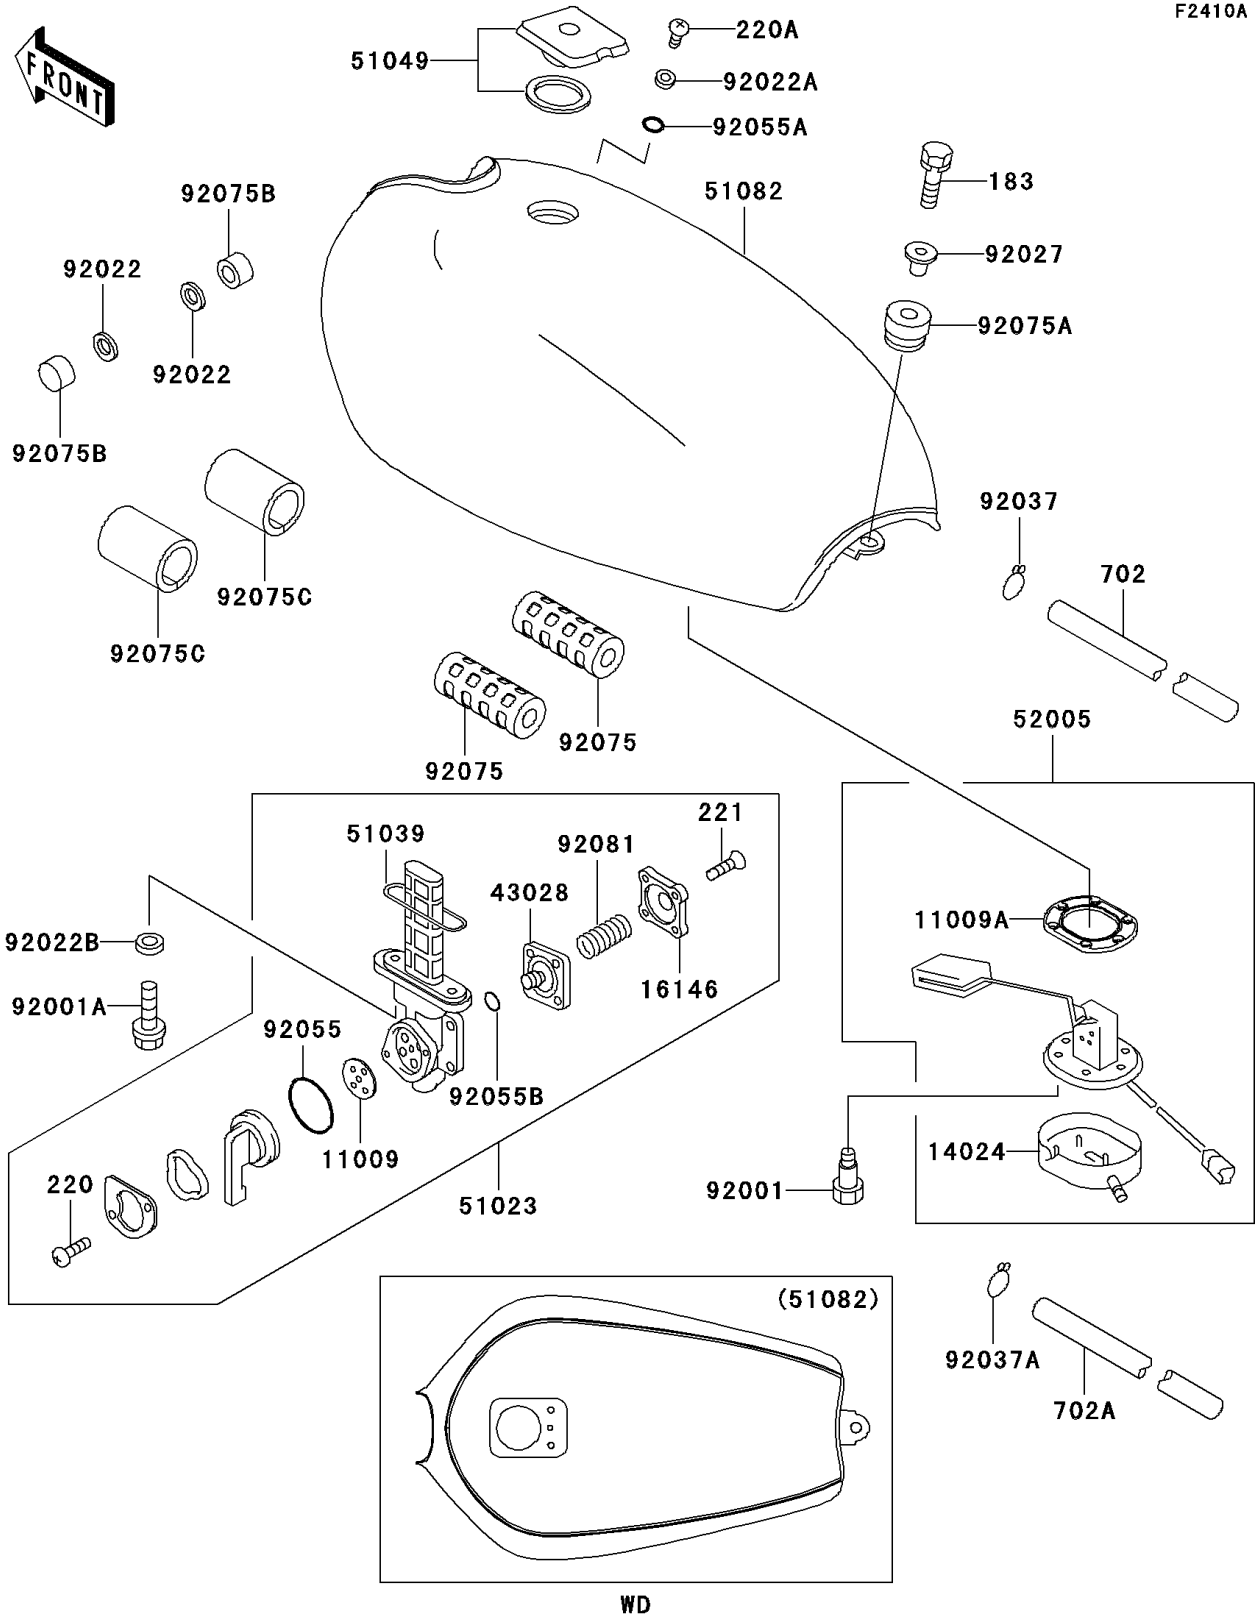

# 2003 Police 1000 PARTS DIAGRAM

Fuel Tank(P21/P22/P24)

F2410A

## 2003 Police 1000 PARTS LIST

Fuel Tank(P21/P22/P24)

ITEM NAME	PART NUMBER	QUANTITY
BOLT-UPSET-WS-SMALL (Ref # 183)	183B0830	1
SCREW-PAN-CROS (Ref # 220)	220B0308	2
SCREW-PAN-CROS (Ref # 220A)	220B0510	2
SCREW-CSK-CROS,4X14 (Ref # 221)	221B0414	4
TUBE-RUBBER,5X800 (Ref # 702)	702A05800	1
TUBE-RUBBER,7X10X780 (Ref # 702A)	702A07780	1
GASKET,TAP VALVE (Ref # 11009)	11009-1194	1
GASKET,FUEL GAUGE (Ref # 11009A)	11009-1826	1
COVER,FUEL GAUGE (Ref # 14024)	14024-1434	1
COVER-ASSY,TAP DIAPHRAGM (Ref # 16146)	16146-1005	1
DIAPHRAGM,TAP (Ref # 43028)	43028-1015	1
TAP-ASSY,FUEL (Ref # 51023)	51023-1375	1
RING,TAP FLANGED (Ref # 51039)	51039-010	1
CAP-TANK,FUEL (Ref # 51049)	51049-1137	1
TANK-COMP-FUEL,EBONY/WHITE (Ref # 51082)	51082-5096-358	1
GAUGE,FUEL (Ref # 52005)	52005-1132	1
BOLT,FUEL GAUGE (Ref # 92001)	92001-1069	6
BOLT,6X20 (Ref # 92001A)	92001-1091	2
WASHER,10.5X26X2.3 (Ref # 92022)	92022-044	2
WASHER,6.2X11X1.5 (Ref # 92022A)	92022-183	2
WASHER,5.1X10X1.0 (Ref # 92022B)	92022-1977	2
COLLAR,L=14 (Ref # 92027)	92027-1134	1
CLAMP,TUBE (Ref # 92037)	92037-1461	1
CLAMP,TUBE (Ref # 92037A)	92037-147	1
RING-O,TAP LEVER (Ref # 92055)	92055-1027	1
RING-O,ID=9 (Ref # 92055A)	92055-1552	2
RING-O (Ref # 92055B)	92055-1664	1
DAMPER,FUEL TANK (Ref # 92075)	92075-084	2
DAMPER,FUEL TANK (Ref # 92075A)	92075-1116	1

## 2003 Police 1000 PARTS LIST

Fuel Tank(P21/P22/P24)

ITEM NAME	PART NUMBER	QUANTITY
DAMPER,FUEL TANK (Ref # 92075B)	92075-125	2
DAMPER (Ref # 92075C)	92075-1652	2
SPRING,TAP DIAPHRAGM (Ref # 92081)	92081-1171	1