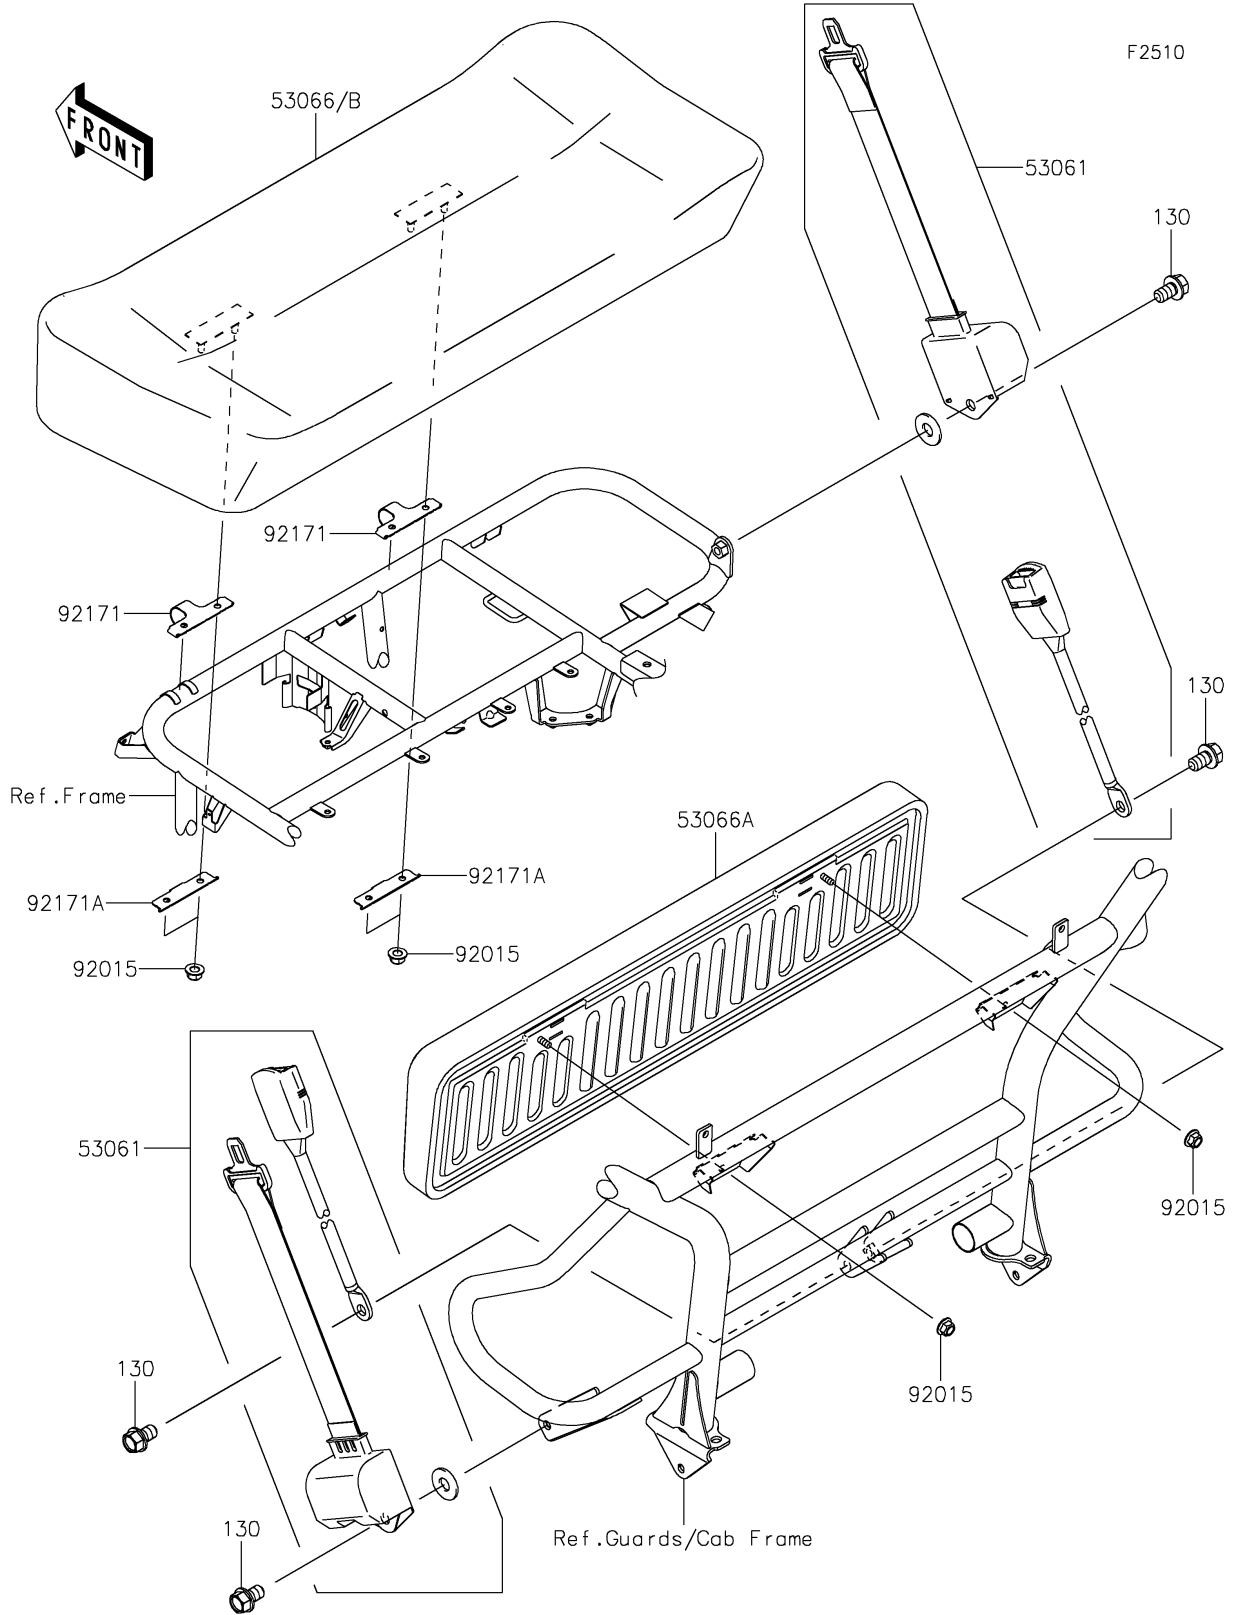

# 2019 MULE SX™ 4x4 XC SE PARTS DIAGRAM

Seat

## 2019 MULE SX™ 4x4 XC SE PARTS LIST

### Seat

ITEM NAME	PART NUMBER	QUANTITY
BELT-SEAT (Ref # 53061)	53061-0050	2
SEAT-ASSY,BACK,BLACK (Ref # 53066A)	53066-0270-MA	1
SEAT-ASSY,CUSHION,BLACK (Ref # 53066B)	53066-0605-MA	1
NUT,FLANGED,LOCK,8MM (Ref # 92015)	92015-1668	6
CLAMP (Ref # 92171)	92171-0441	2
CLAMP (Ref # 92171A)	92171-0442	2
BOLT-FLANGED,12X20 (Ref # 130)	130BA1220	4