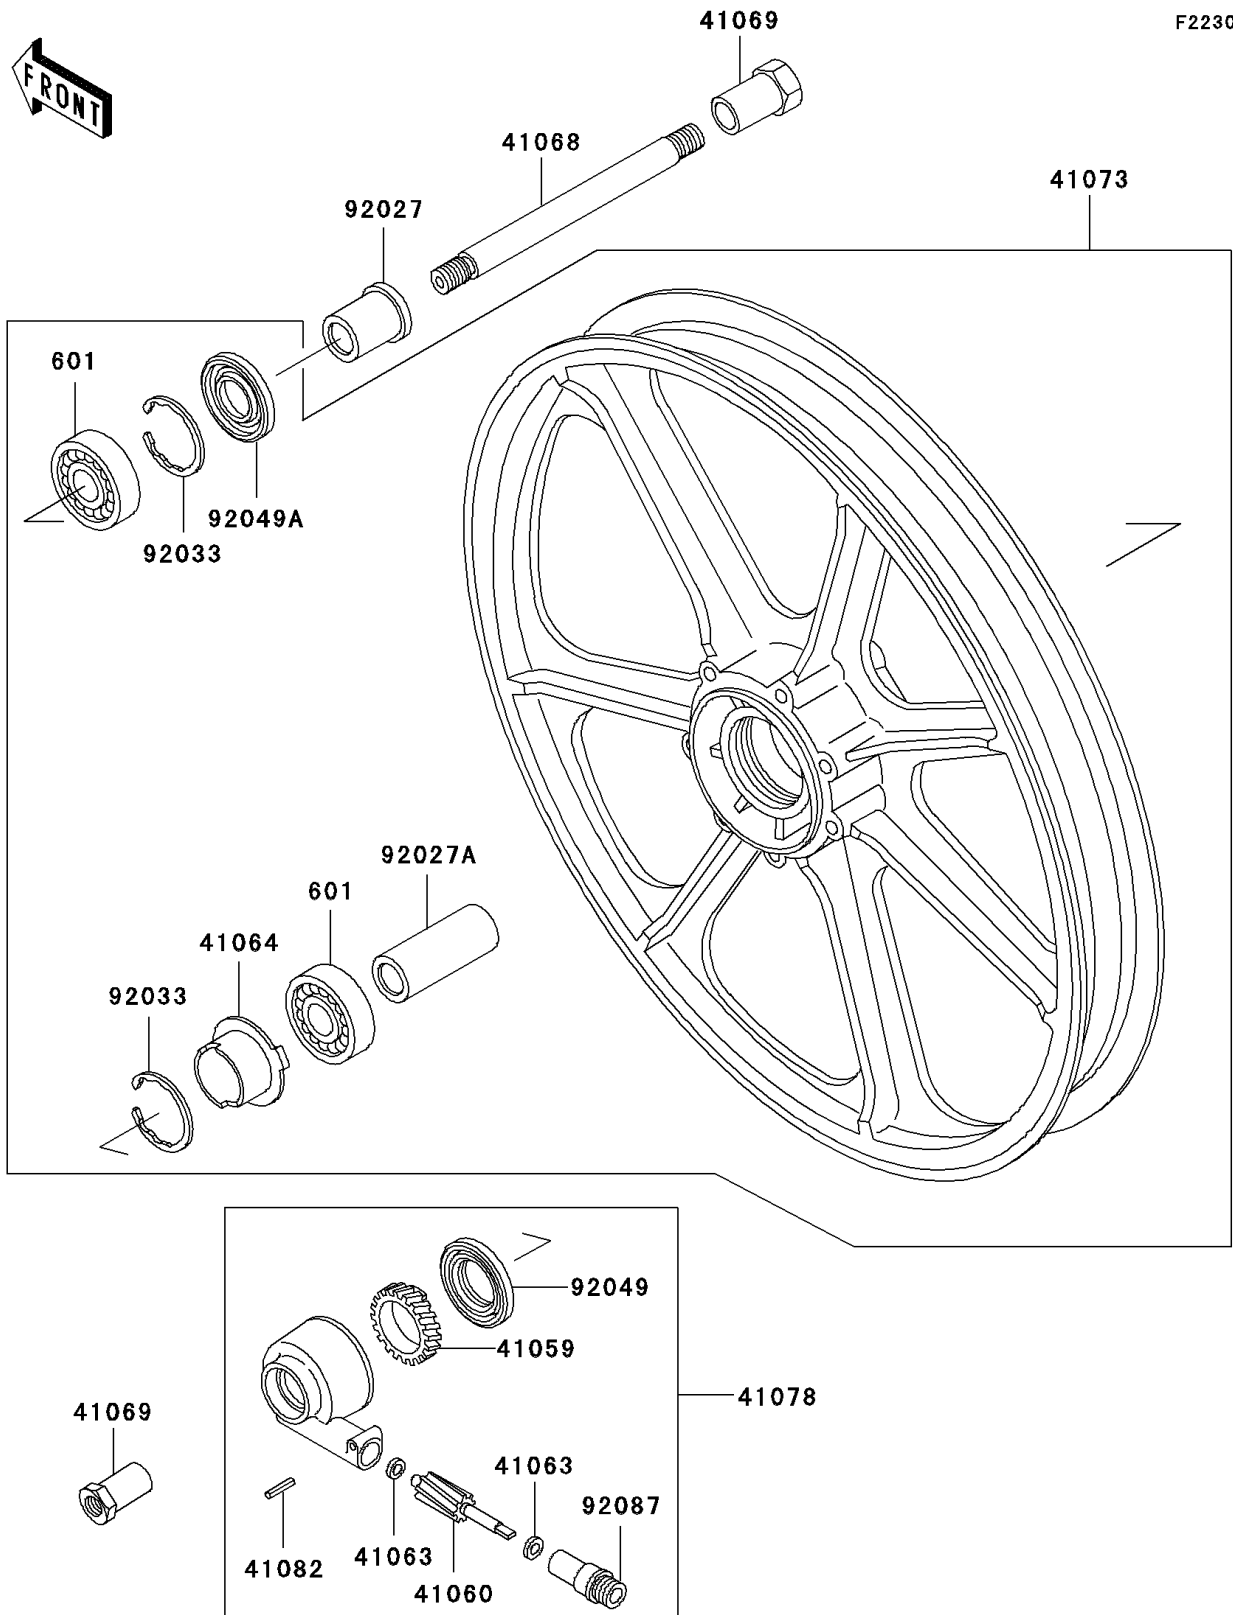

2003 Police 1000 PARTS DIAGRAM

Front Wheel

F2230

2003 Police 1000 PARTS LIST

Front Wheel

ITEM NAME	PART NUMBER	QUANTITY
BEARING-BALL,#6302UG (Ref # 601)	601B6302UG	1
GEAR-METER SCREW,26T (Ref # 41059)	41059-026	1
GEAR-METER SCREW,9T (Ref # 41060)	41060-1016	1
WASHER,5.1X9X0.4 (Ref # 41063)	41063-001	1
RECEIVER-SPEEDOMETER (Ref # 41064)	41064-1006	1
AXLE,FR,L=259 (Ref # 41068)	41068-1072	1
COLLAR,FRONT AXLE (Ref # 41069)	41069-031	1
WHEEL-ASSY,FR,P.C.GRAY (Ref # 41073)	41073-1550-DH	1
CASE-ASSY-METER GEAR (Ref # 41078)	41078-1013	1
PIN,SPRING (Ref # 41082)	41082-001	1
COLLAR,L=30 (Ref # 92027)	92027-1225	1
COLLAR,FR HUB,L=80 (Ref # 92027A)	92027-1437	1
RING-SNAP,42MM (Ref # 92033)	92033-1041	1
SEAL-OIL,BJN30427-C3 (Ref # 92049)	92049-1057	1
SEAL-OIL,BJN22425 (Ref # 92049A)	92049-1058	1
BUSHING-METER GEAR (Ref # 92087)	92087-1002	1