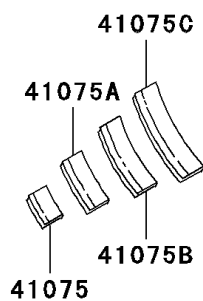

## 2001 Police 1000 PARTS DIAGRAM

Tires

F2210

## 2001 Police 1000 PARTS LIST

### Tires

ITEM NAME	PART NUMBER	QUANTITY
VALVE,TIRE (Ref # 16126)	16126-1136	1
TIRE,FR,MN90-18 65H,F16 (D) (Ref # 41009)	41009-1332	1
TIRE,RR,MR90-18 71H,K327M(D) (Ref # 41009A)	41009-1333	1
BALANCER-WHEEL,5G (Ref # 41075)	41075-005	1
BALANCER-WHEEL,10G (Ref # 41075A)	41075-006	1
BALANCER-WHEEL,20G (Ref # 41075B)	41075-007	1
BALANCER-WHEEL,30G (Ref # 41075C)	41075-008	1