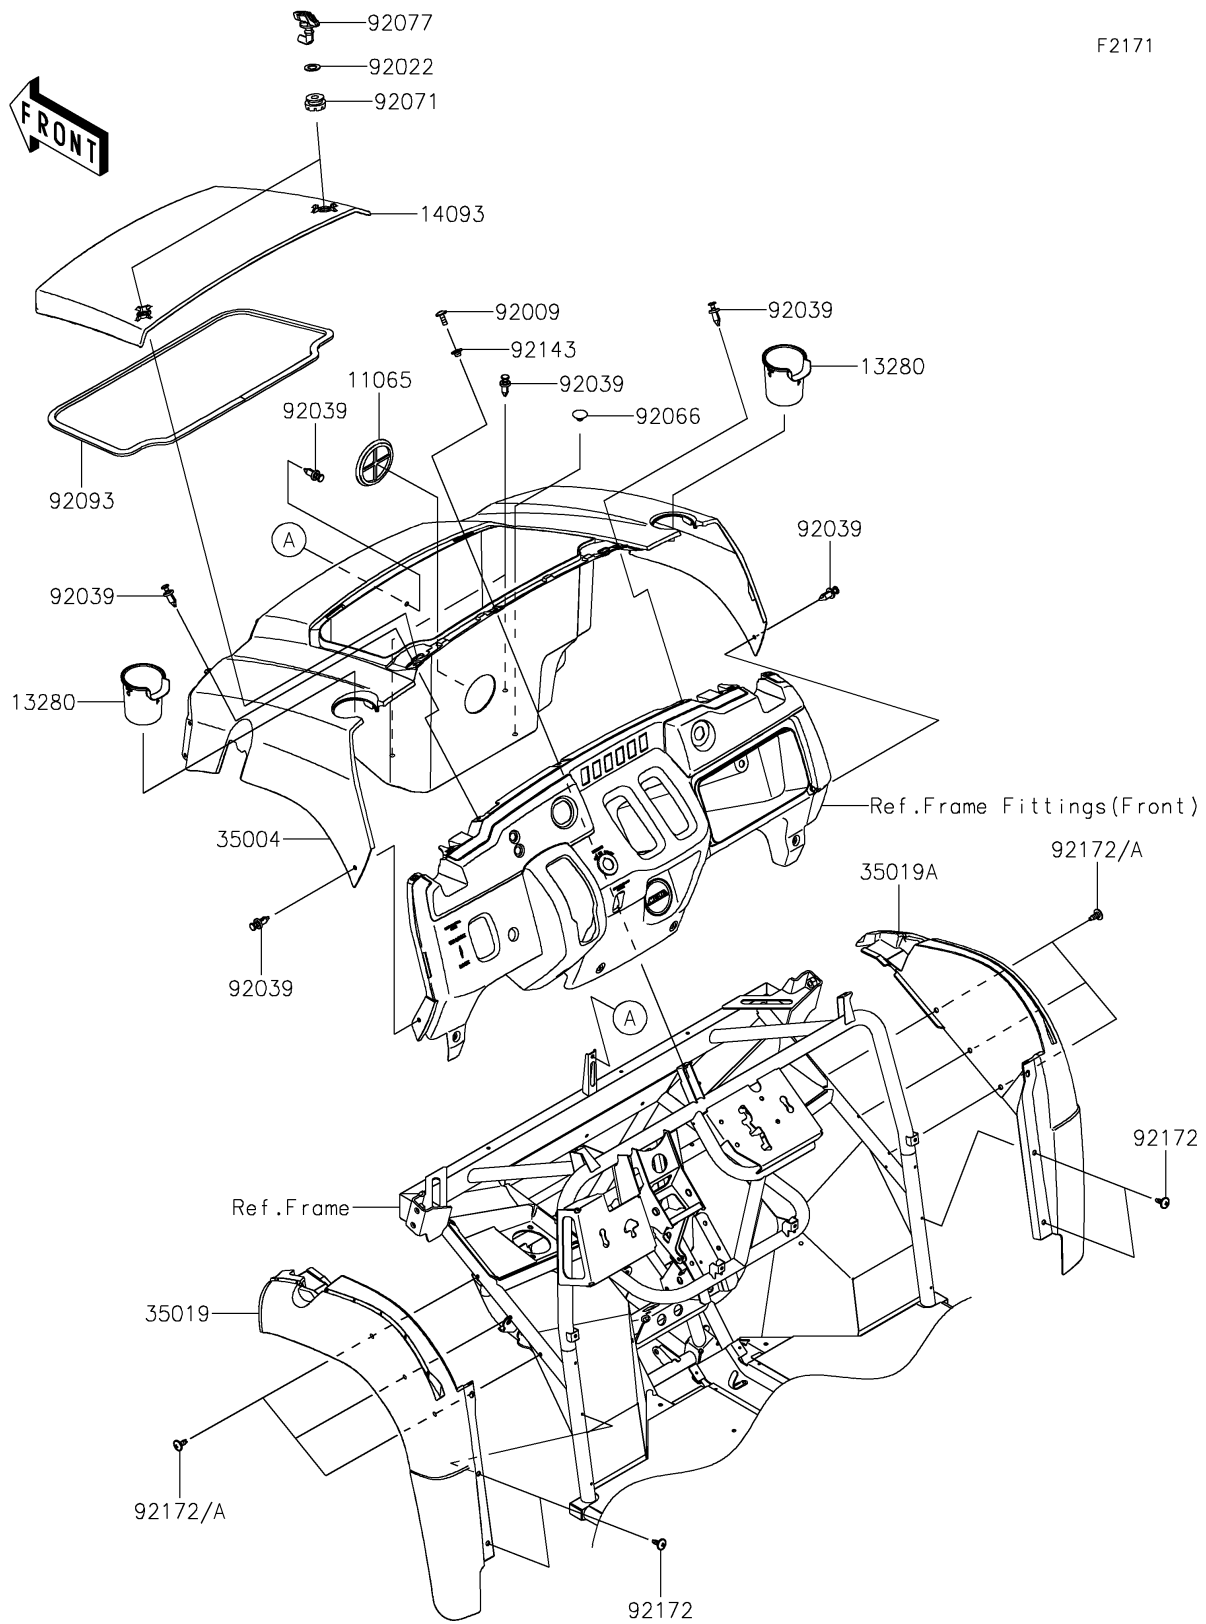

2017 Mule SX 4X4 XC Camo

PARTS DIAGRAM

Front Fender(s)

2017 Mule SX 4X4 XC Camo

PARTS LIST

Front Fender(s)

ITEM NAME	PART NUMBER	QUANTITY
CAP,F.BLACK (Ref # 11065)	11065-1053-6Z	1
HOLDER (Ref # 13280)	13280-0879	2
COVER,HOOD,CAMOUFLAGE (Ref # 14093)	14093-0391-42H	1
FENDER-FRONT,CAMOUFLAGE (Ref # 35004)	35004-0356-42H	1
FLAP,LH (Ref # 35019)	35019-0608	1
FLAP,RH (Ref # 35019A)	35019-0609	1
SCREW,6X16 (Ref # 92009)	92009-1621	1
WASHER,12.5X22X1.2 (Ref # 92022)	92022-072	2
RIVET (Ref # 92039)	92039-0776	7
PLUG (Ref # 92066)	92066-1485	1
GROMMET (Ref # 92071)	92071-0746	2
KNOB (Ref # 92077)	92077-0033	2
SEAL,6X15X1755 (Ref # 92093)	92093-0688	1
COLLAR (Ref # 92143)	92143-1057	1
SCREW,6X16 (Ref # 92172)	92172-0711	10