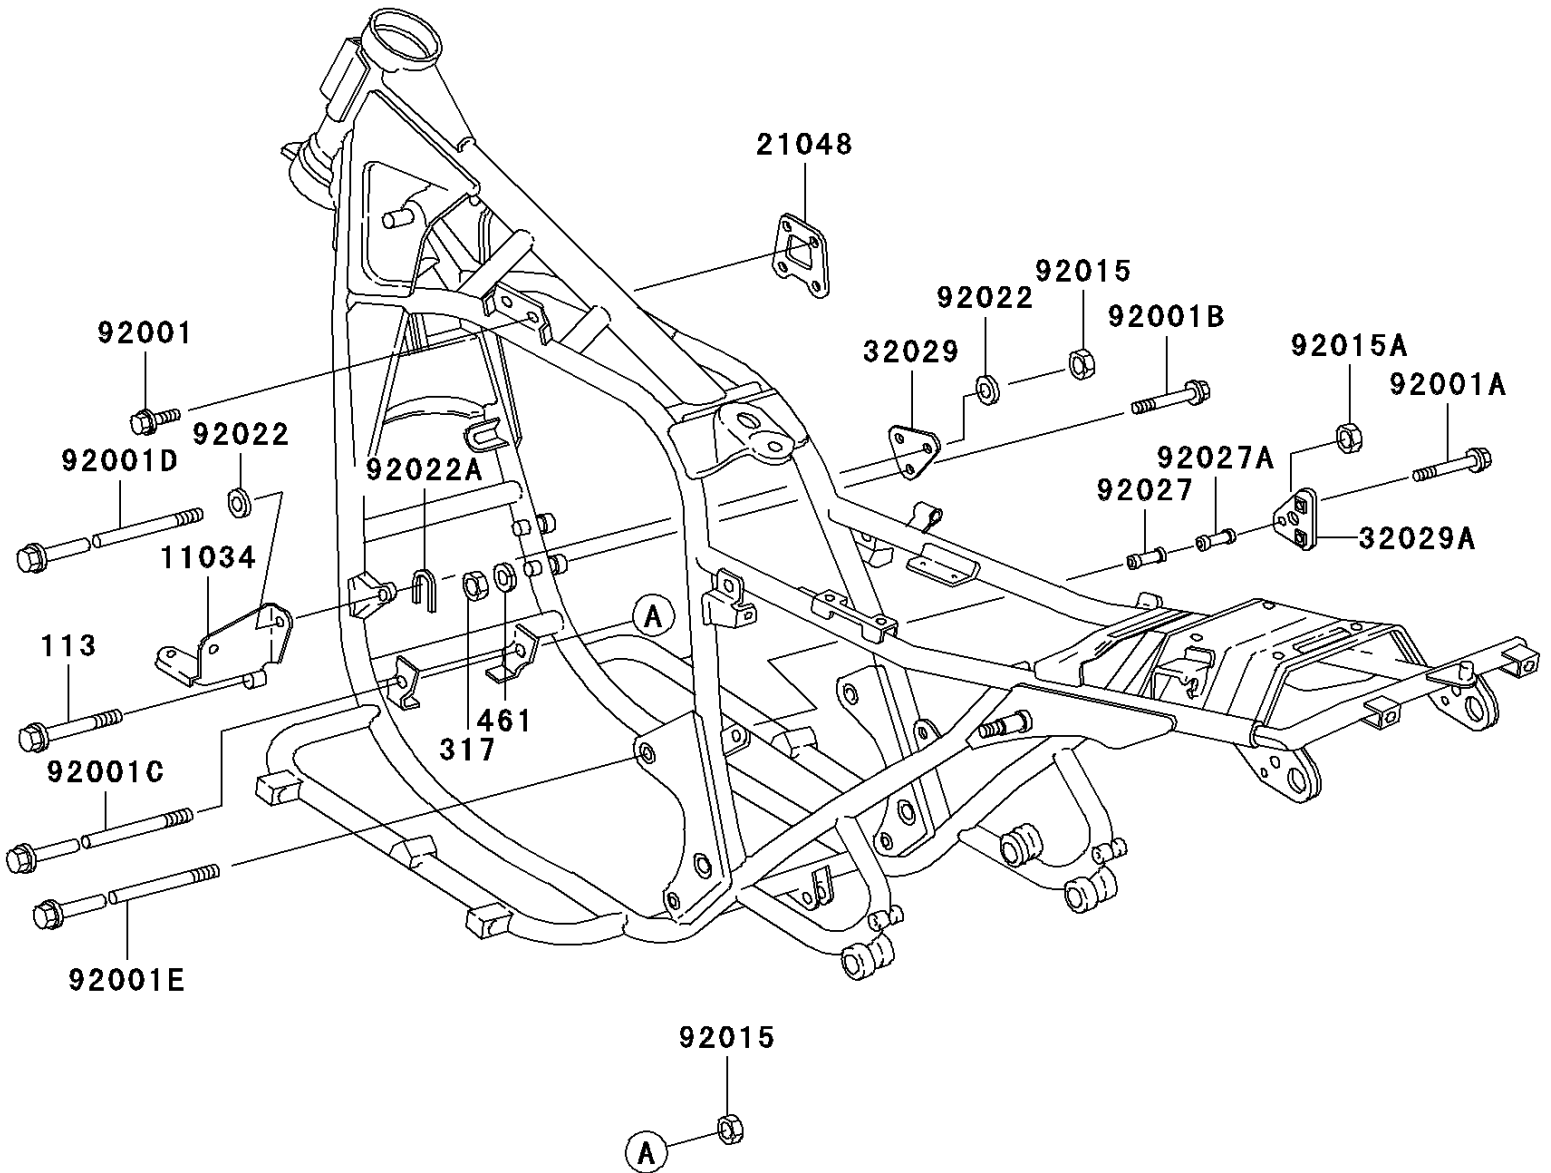

2003 Police 1000 PARTS DIAGRAM

Engine Mount

F2122

2003 Police 1000 PARTS LIST

Engine Mount

ITEM NAME	PART NUMBER	QUANTITY
BOLT,10X70 (Ref # 113)	113B1070	1
NUT-HEX-SMALL,8MM,BLACK (Ref # 317)	317J0800	2
WASHER-SPRING,8MM,BLACK (Ref # 461)	461K0800	2
BRACKET,SIREN (Ref # 11034)	11034-4218	1
PLATE-COIL (Ref # 21048)	21048-1001	2
BRACKET-ENGINE,FR,UPP (Ref # 32029)	32029-1142	1
BRACKET-ENGINE,RR (Ref # 32029A)	32029-1143	1
BOLT,6X10 (Ref # 92001)	92001-137	4
BOLT,FLANGED,8X40,BLACK (Ref # 92001A)	92001-1612	2
BOLT,FLANGED,8X65,BLACK (Ref # 92001B)	92001-1616	2
BOLT,FLANGED,10X155,BLACK (Ref # 92001C)	92001-1620	1
BOLT,FLANGED,10X320,BLACK (Ref # 92001D)	92001-1624	1
BOLT,FLANGED,12X285,BLACK (Ref # 92001E)	92001-1655	1
NUT,LOCK,10MM,BLACK (Ref # 92015)	92015-1189	2
NUT,LOCK,12MM,BLACK (Ref # 92015A)	92015-1190	1
WASHER,10.5X22X4.5 (Ref # 92022)	92022-1022	2
WASHER,U FORMED (Ref # 92022A)	92022-1259	1
COLLAR,13X25X54 (Ref # 92027)	92027-1310	1
COLLAR,13X25X29.5 (Ref # 92027A)	92027-1311	1