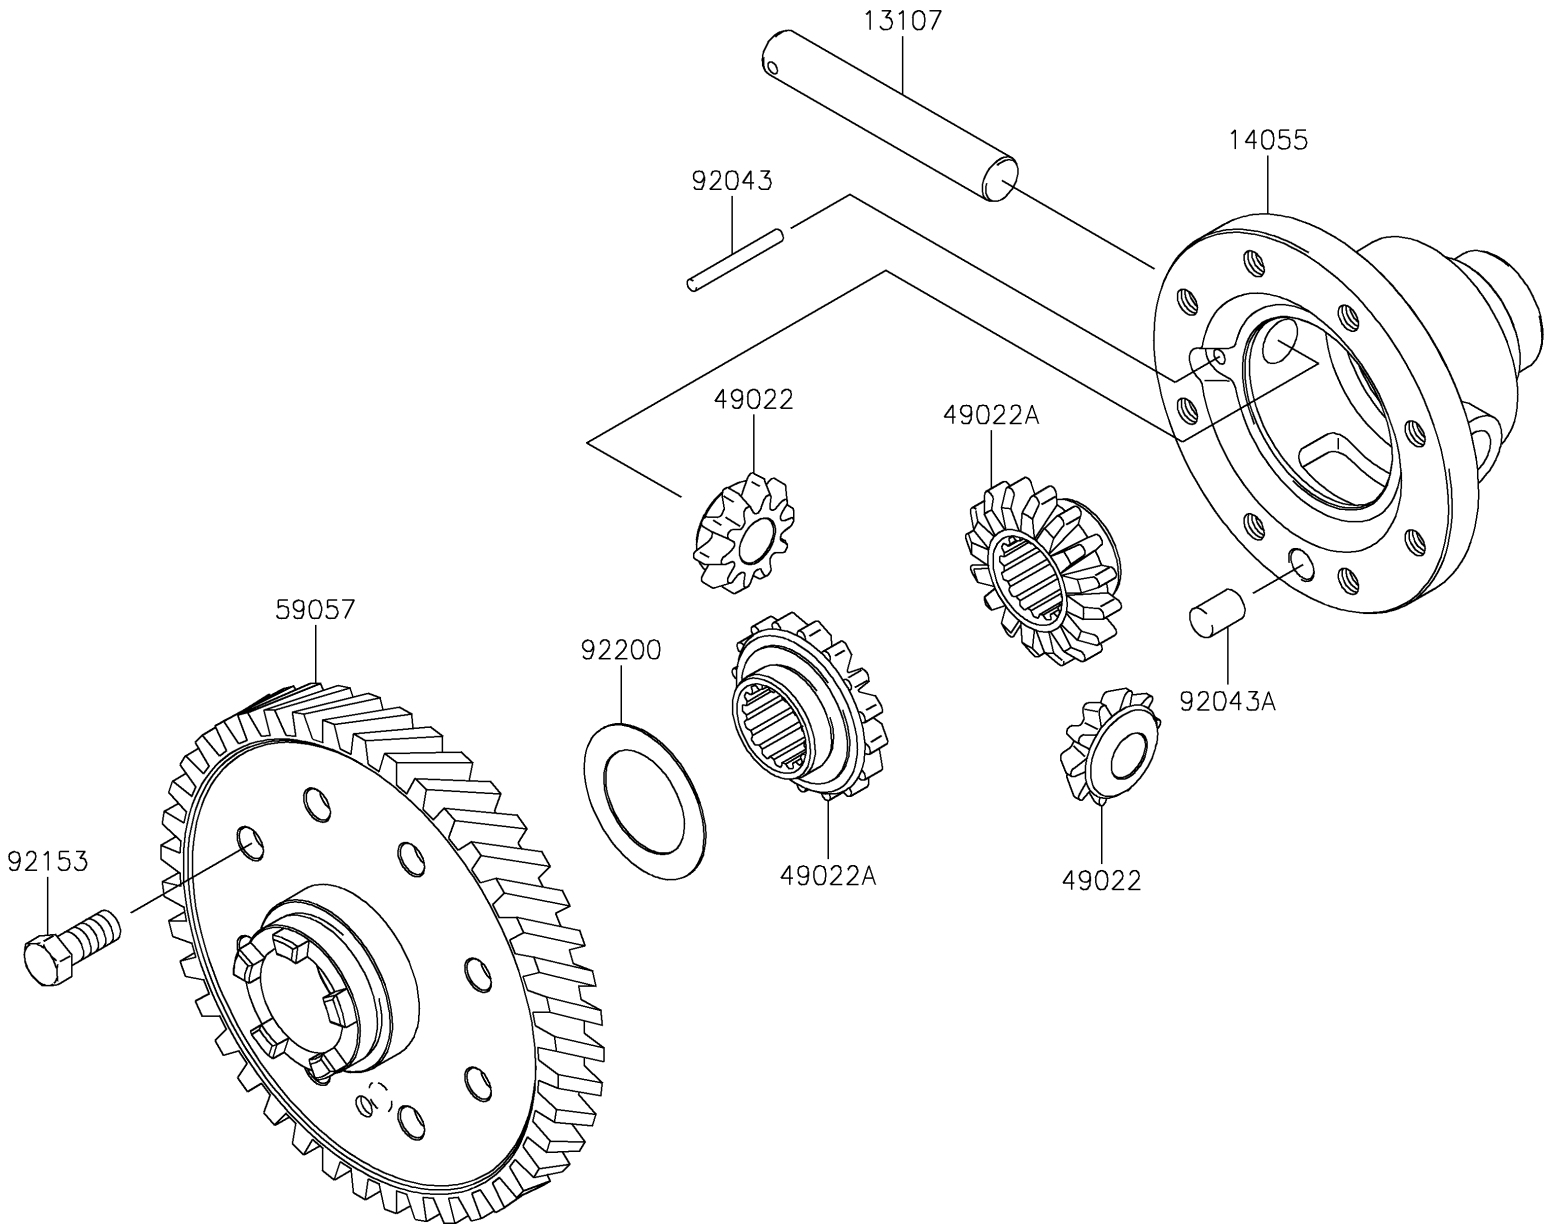

2017 MULE SX™ 4x4 XC CAMO

PARTS DIAGRAM

Differential

E1451

2017 MULE SX™ 4x4 XC CAMO

PARTS LIST

Differential

ITEM NAME	PART NUMBER	QUANTITY
SHAFT,DIFF-GEAR CASE (Ref # 13107)	13107-0042	1
CASE-GEAR,DIFF (Ref # 14055)	14055-0016	1
GEAR-BEVEL,10T (Ref # 49022)	49022-0572	2
GEAR-BEVEL,16T (Ref # 49022A)	49022-0573	2
GEAR-HELICAL,64T (Ref # 59057)	59057-0005	1
PIN,4X37.8 (Ref # 92043)	92043-0052	1
PIN,10X14 (Ref # 92043A)	92043-1506	1
BOLT,10X22 (Ref # 92153)	92153-0590	8
WASHER (Ref # 92200)	92200-1077	1