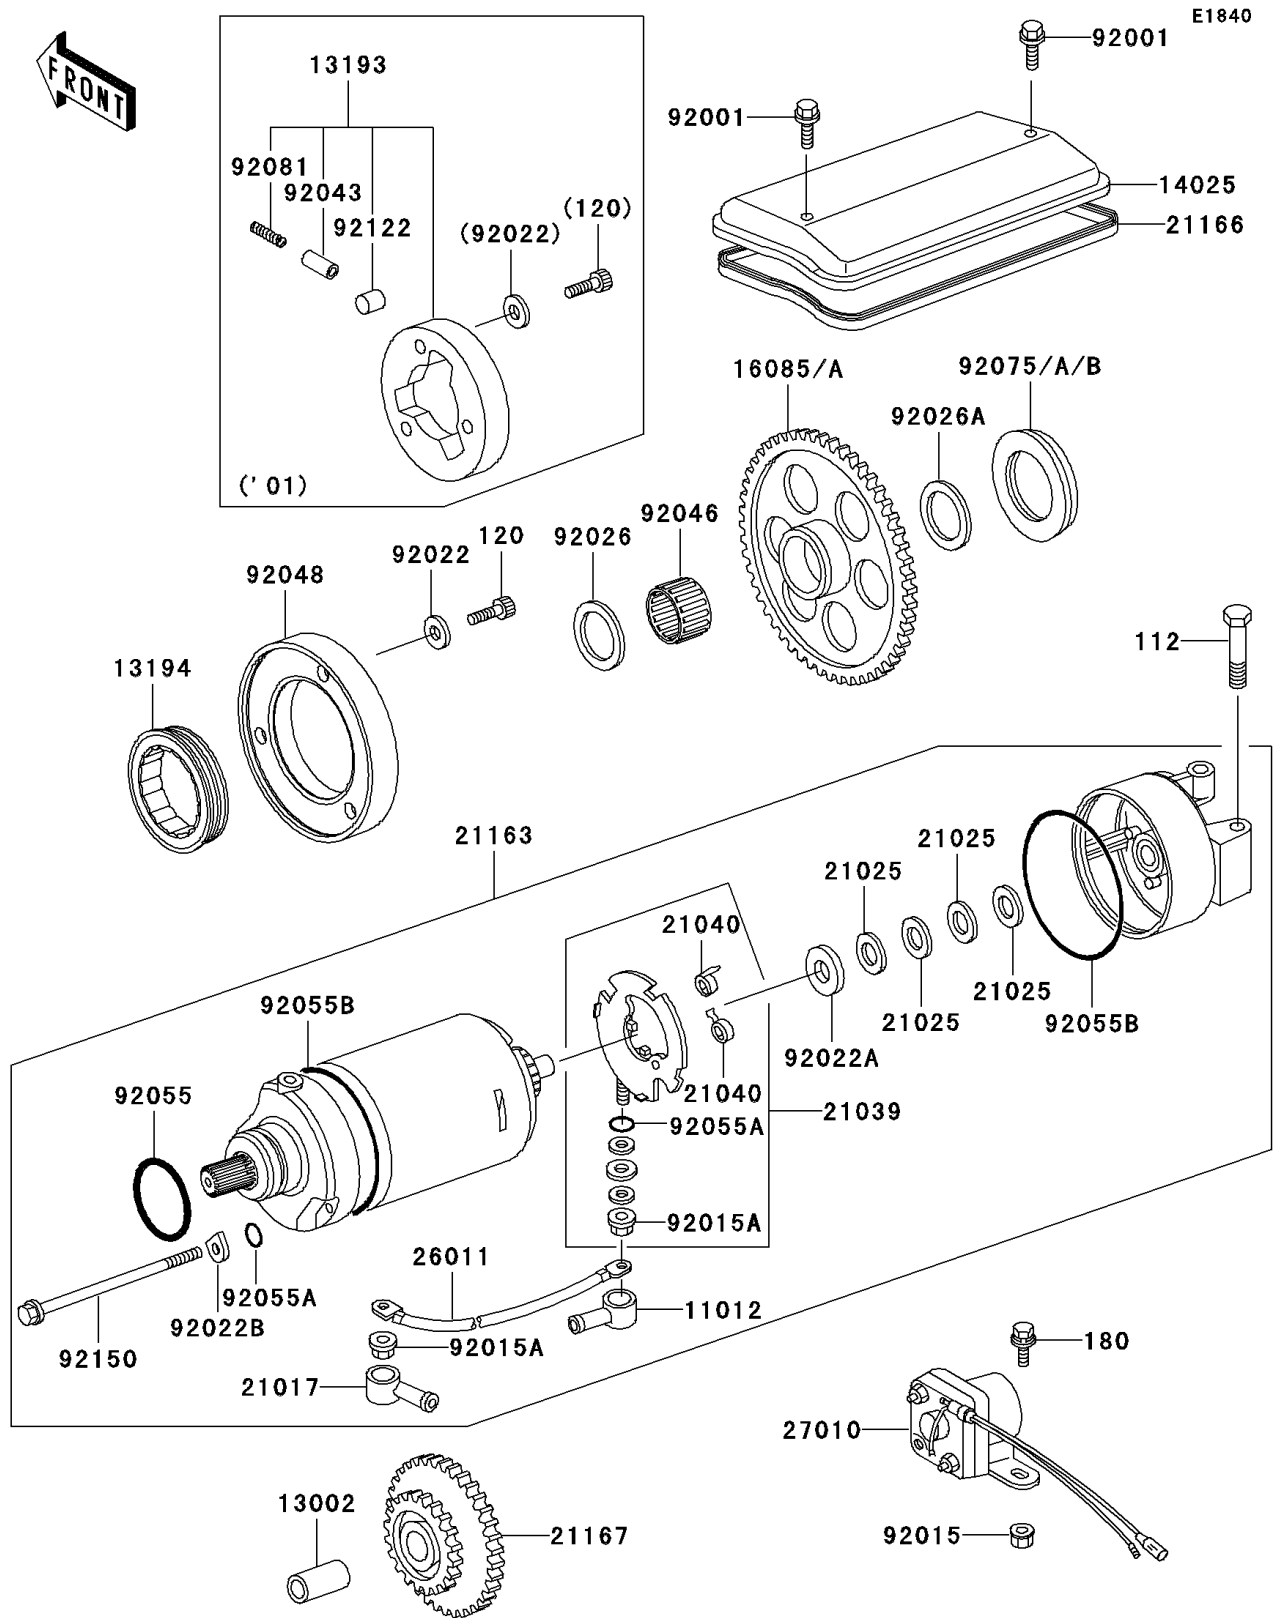

2003 Police 1000 PARTS DIAGRAM

Starter Motor

2003 Police 1000 PARTS LIST

Starter Motor

ITEM NAME	PART NUMBER	QUANTITY
BOLT-UPSET,6X55 (Ref # 112)	112B0655	1
BOLT-SOCKET (Ref # 120)	120P0816	1
BOLT-UPSET-WS,6X12 (Ref # 180)	180B0612	1
CAP,TERMINAL (Ref # 11012)	11012-1354	1
PIN (Ref # 13002)	13002-007	1
CLUTCH-ONEWAY (Ref # 13194)	13194-1091	1
COVER,STARTER (Ref # 14025)	14025-1245	1
GEAR,STARTER CLUTCH (Ref # 16085A)	16085-1354	1
GROMMET,STARTER TERMINAL (Ref # 21017)	21017-017	1
WASHER,9.1X18X0.2 (Ref # 21025)	21025-011	1
BRUSH,CARBON (Ref # 21039)	21039-1063	1
SPRING-BRUSH (Ref # 21040)	21040-1057	1
STARTER-ELECTRIC (Ref # 21163)	21163-1143	1
GASKET,STARTER COVER (Ref # 21166)	21166-001	1
GEAR-SPUR,STARTER MOTOR (Ref # 21167)	21167-002	1
WIRE-LEAD,STARTER MOTOR (Ref # 26011)	26011-1251	1
SWITCH,MAGNETIC (Ref # 27010)	27010-1047	1
BOLT,6X10 (Ref # 92001)	92001-1151	1
NUT,FLANGED,6MM (Ref # 92015)	92015-1193	1
NUT,STARTER MOTOR (Ref # 92015A)	92015-1476	1
WASHER,8.5X13.5X2 (Ref # 92022)	92022-1108	1
WASHER,9.1X18X0.8 (Ref # 92022A)	92022-1132	1
WASHER,LOCK,T=2.0 (Ref # 92022B)	92022-1458	1
SPACER,25X38X1.0 (Ref # 92026)	92026-1031	1
SPACER,25X34X2.0 (Ref # 92026A)	92026-1033	1
BEARING-NEEDLE,K253020S (Ref # 92046)	92046-1022	1
RACE (Ref # 92048)	92048-1115	1
RING-O (Ref # 92055)	92055-1276	1
RING-O,4.5X2.0 (Ref # 92055A)	92055-1370	1

2003 Police 1000 PARTS LIST

Starter Motor

ITEM NAME	PART NUMBER	QUANTITY
RING-O,STARTER MOTOR (Ref # 92055B)	92055-1381	1
DAMPER,T=6.3 (Ref # 92075)	92075-1129	1
DAMPER,T=7.3 (Ref # 92075A)	92075-1130	1
DAMPER,T=8.3 (Ref # 92075B)	92075-1131	1
BOLT (Ref # 92150)	92150-1243	1