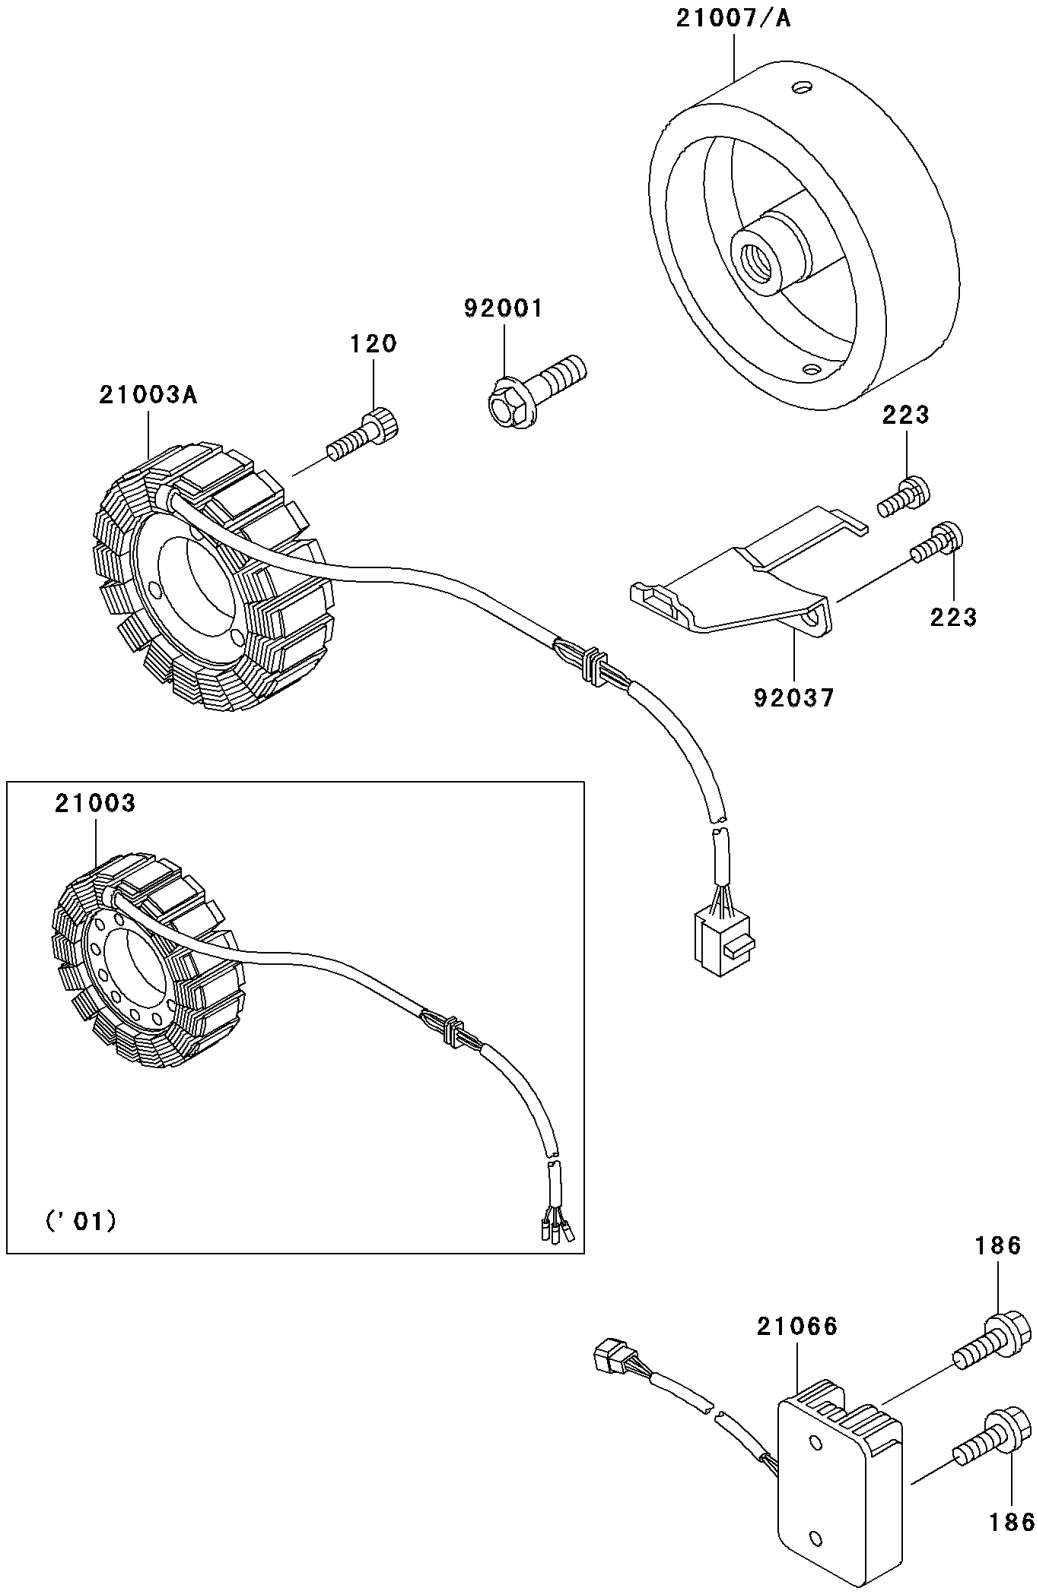

2003 Police 1000 PARTS DIAGRAM

Generator

E1810

2003 Police 1000 PARTS LIST

Generator

ITEM NAME	PART NUMBER	QUANTITY
BOLT-SOCKET,6X30 (Ref # 120)	120P0630	3
BOLT-UPSET-WP (Ref # 186)	186B0614	2
SCREW-PAN-WS-CROS (Ref # 223)	223B0512	2
STATOR (Ref # 21003A)	21003-1393	1
ROTOR (Ref # 21007A)	21007-1409	1
REGULATOR-VOLTAGE (Ref # 21066)	21066-1018	1
BOLT,FLANGED,12X40 (Ref # 92001)	92001-1146	1
CLAMP,HARNESS (Ref # 92037)	92037-1214	1