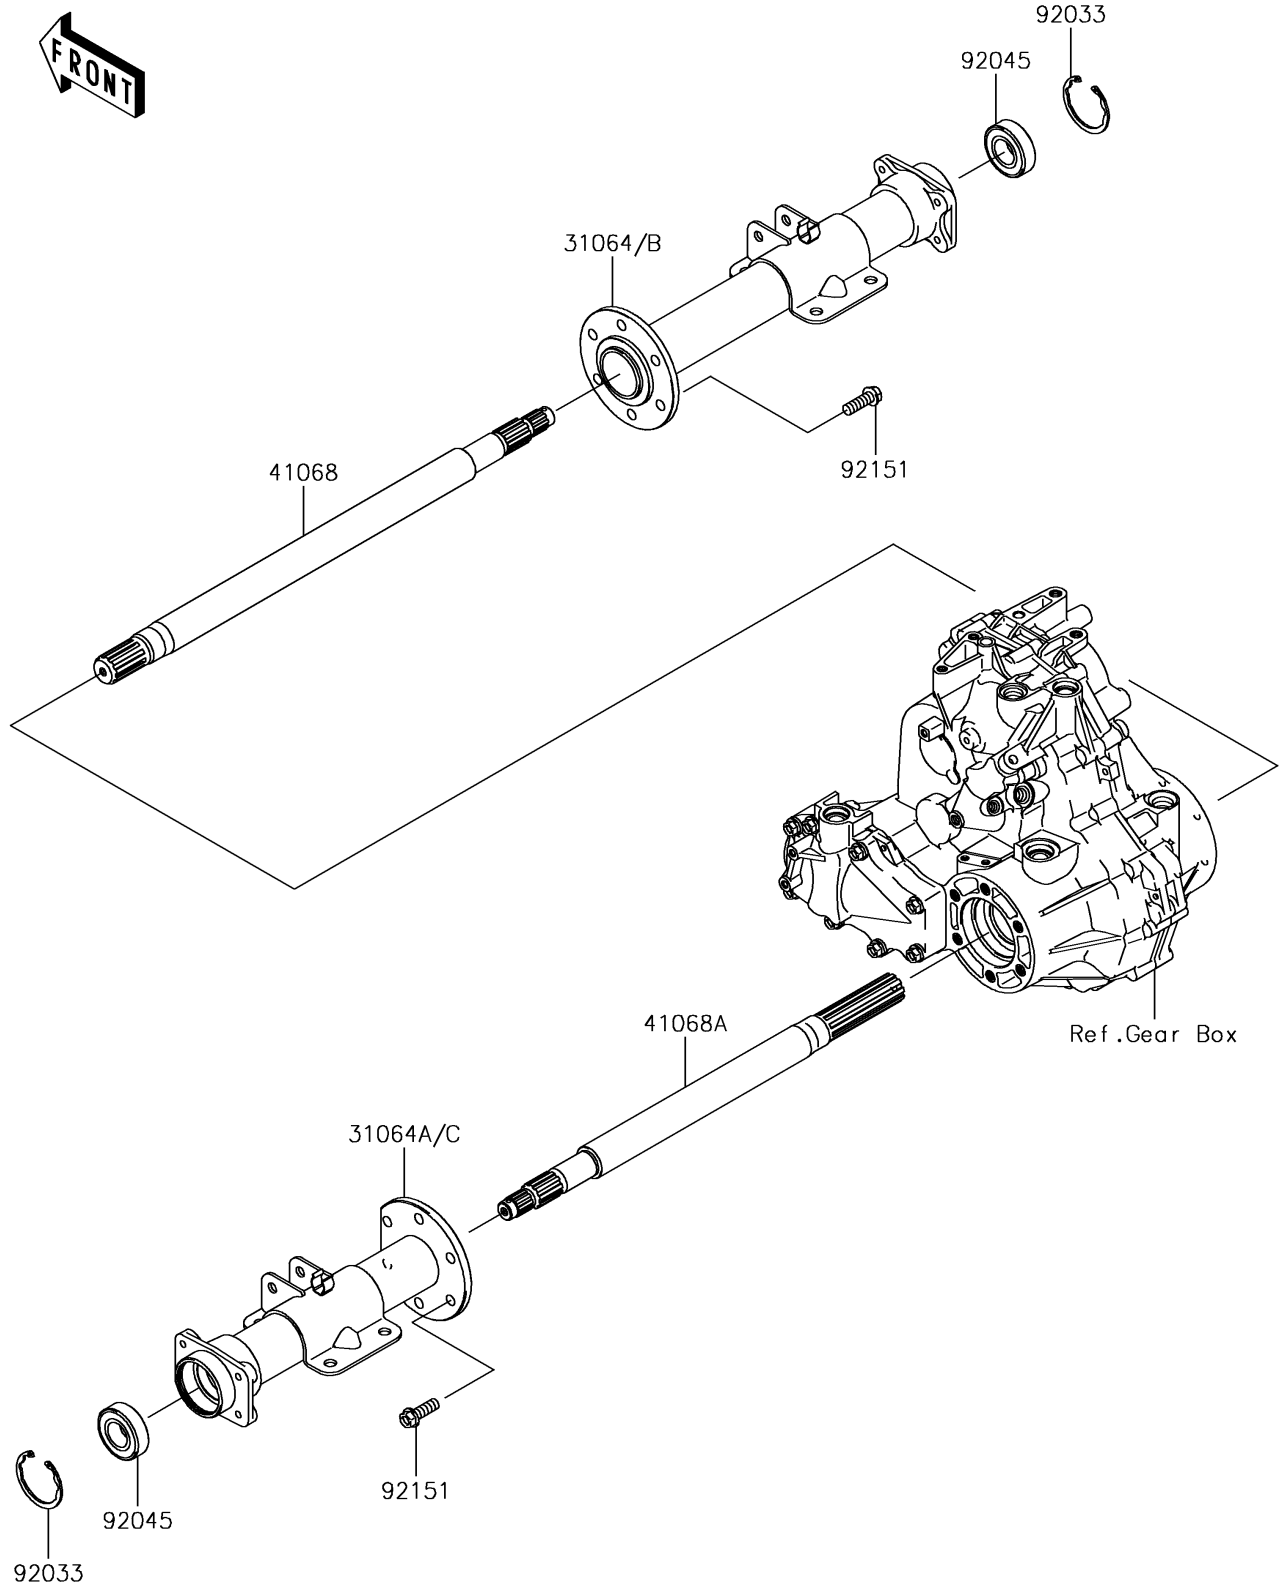

# 2018 MULE SX™ 4x4 XC PARTS DIAGRAM

Rear Axle

E3133

## 2018 MULE SX™ 4x4 XC PARTS LIST

### Rear Axle

ITEM NAME	PART NUMBER	QUANTITY
PIPE-COMP,RH (Ref # 31064B)	31064-0709	1
PIPE-COMP,LH (Ref # 31064C)	31064-0710	1
AXLE,RH (Ref # 41068)	41068-0036	1
AXLE,LH (Ref # 41068A)	41068-0037	1
RING-SNAP (Ref # 92033)	92033-2149	2
BEARING-BALL,6205A26DDU2 (Ref # 92045)	92045-0044	2
BOLT,10X28 (Ref # 92151)	92151-2142	12