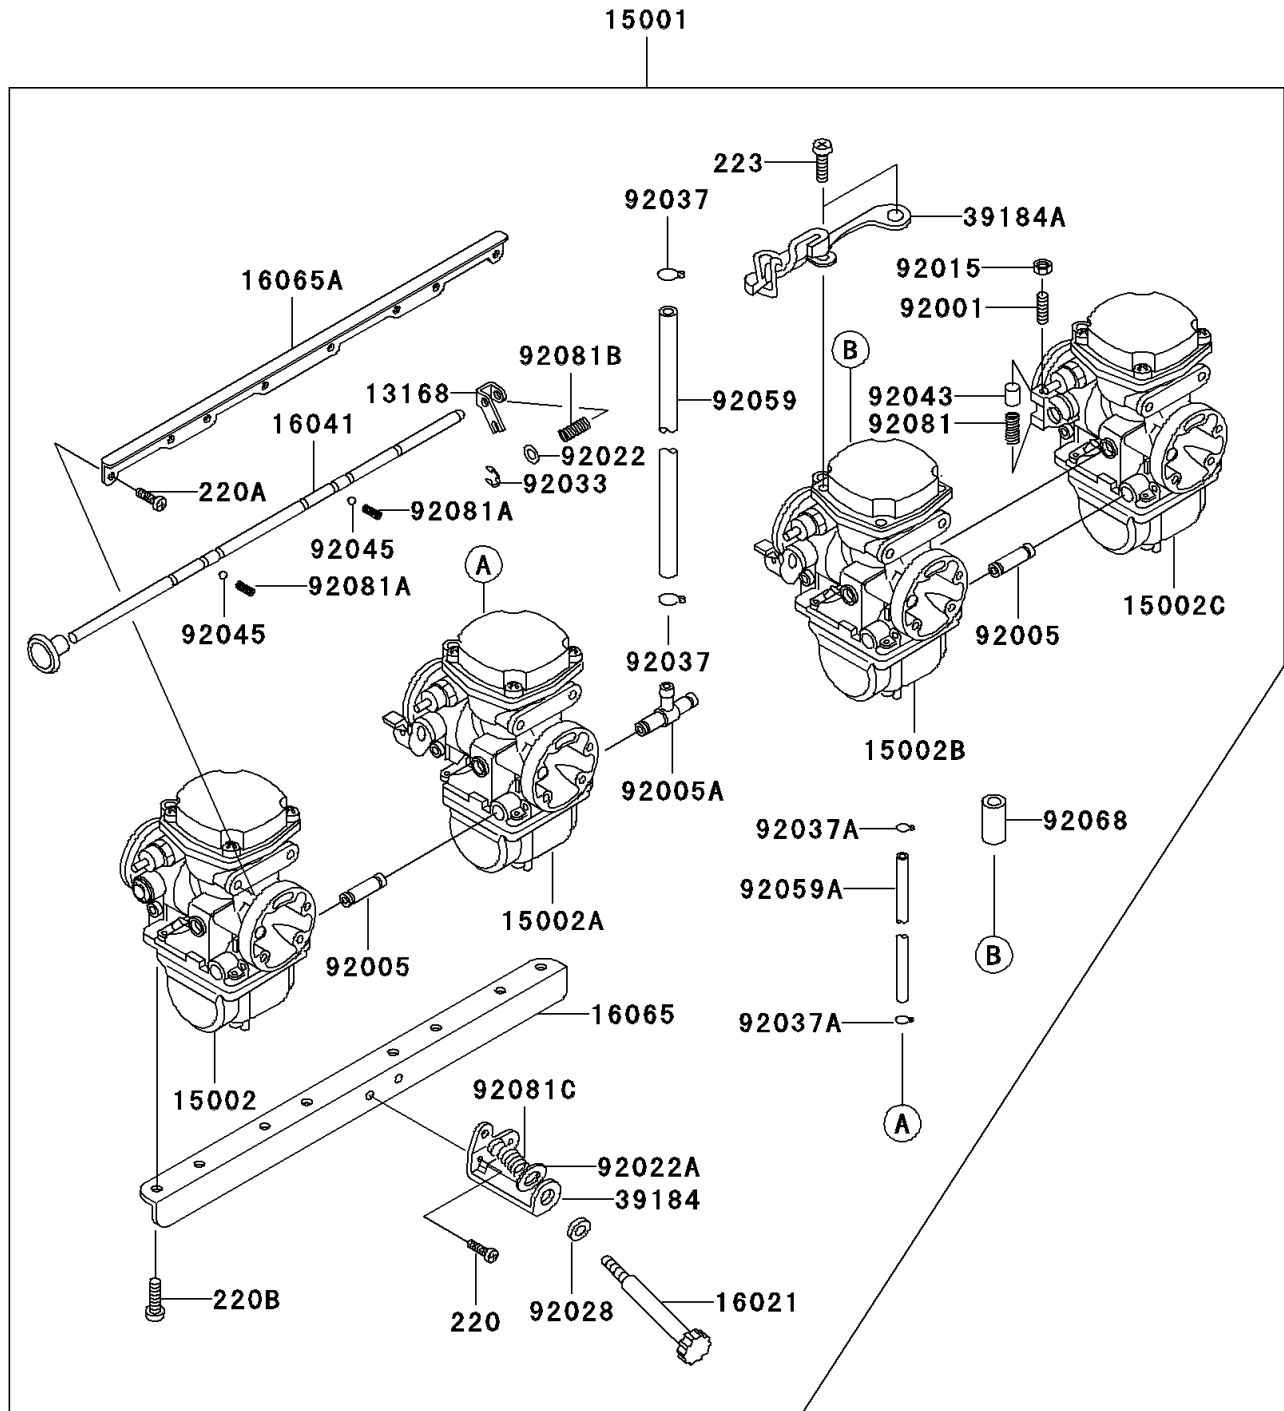

2001 Police 1000 PARTS DIAGRAM

Carburetor

E1611

2001 Police 1000 PARTS LIST

Carburetor

ITEM NAME	PART NUMBER	QUANTITY
SCREW-PAN-CROS,5X8 (Ref # 220)	220B0508	1
SCREW-PAN-CROS (Ref # 220A)	220B0510	1
SCREW-PAN-CROS,6X14 (Ref # 220B)	220B0614	1
SCREW-PAN-WS-CROS (Ref # 223)	223B0514	1
LEVER,CHOKE (Ref # 13168)	13168-1091	1
CARBURETOR-ASSY (Ref # 15001)	15001-1929	1
CARBURETOR,LH,OUTSIDE (Ref # 15002)	15002-1258	1
CARBURETOR,LH,INSIDE (Ref # 15002A)	15002-1259	1
CARBURETOR,RH,INSIDE (Ref # 15002B)	15002-1260	1
CARBURETOR,RH,OUTSIDE (Ref # 15002C)	15002-1261	1
SCREW-THROTTLE STOP (Ref # 16021)	16021-1103	1
SHAFT-CARBURETOR,CHOKE (Ref # 16041)	16041-1024	1
HOLDER-CARBURETOR,LWR (Ref # 16065)	16065-1043	1
HOLDER-CARBURETOR,UPP (Ref # 16065A)	16065-1044	1
BRACKET-ASSY,IDLING ADJUSTER (Ref # 39184)	39184-1007	1
BRACKET-ASSY,THROTTLE CABLE (Ref # 39184A)	39184-1013	1
BOLT,ADJUSTING (Ref # 92001)	92001-1447	1
FITTING,FUEL,I-TYPE (Ref # 92005)	92005-1035	1
FITTING,FUEL,T-TYPE (Ref # 92005A)	92005-1036	1
NUT,THROTTLE VALVE ADJUSTING (Ref # 92015)	92015-1119	1
WASHER,SPRING (Ref # 92022)	92022-1255	1
WASHER,THROTTLE STOP SCREW (Ref # 92022A)	92022-1491	1
BUSHING,IDLING ADJUSTER (Ref # 92028)	92028-1266	1
RING-SNAP,E-TYPE (Ref # 92033)	92033-1066	1
CLAMP,TUBE (Ref # 92037)	92037-1184	1
CLAMP,BREATHER TUBE (Ref # 92037A)	92037-174	1
PIN,THROTTLE VALVE ADJUST (Ref # 92043)	92043-1079	1
BALL-STEEL,1/8" (Ref # 92045)	92045-1044	1
TUBE,7.5X12.5X250 (Ref # 92059)	92059-1187	1

2001 Police 1000 PARTS LIST

Carburetor

ITEM NAME	PART NUMBER	QUANTITY
TUBE,5X9X150 (Ref # 92059A)	92059-1188	1
PLUG,12X25 (Ref # 92068)	92068-006	1
SPRING,THROTTLE VALVE ADJUST (Ref # 92081)	92081-1259	1
SPRING,SHAFT STOP (Ref # 92081A)	92081-1260	1
SPRING,CHOKE SHAFT (Ref # 92081B)	92081-1364	1
SPRING,THROTTLE STOP SCREW (Ref # 92081C)	92081-1377	1