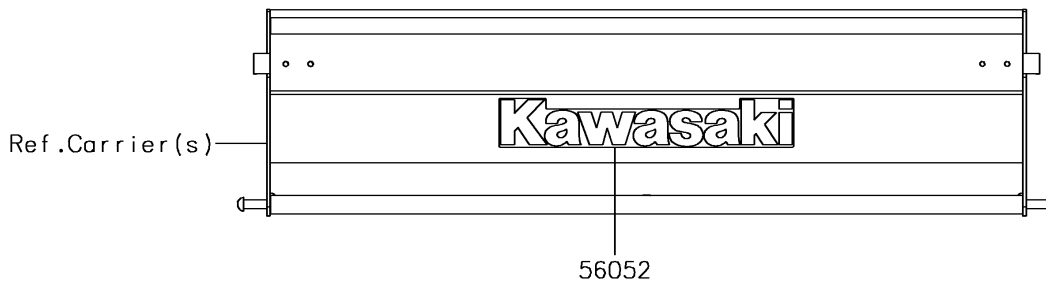

2017 Mule SX PARTS DIAGRAM

Decals

F2861

2017 Mule SX PARTS LIST

Decals

ITEM NAME	PART NUMBER	QUANTITY
MARK,KAWASAKI (Ref # 56052)	56052-1809	3
MARK,FR FENDER,MULE SX (Ref # 56054)	56054-2063	2