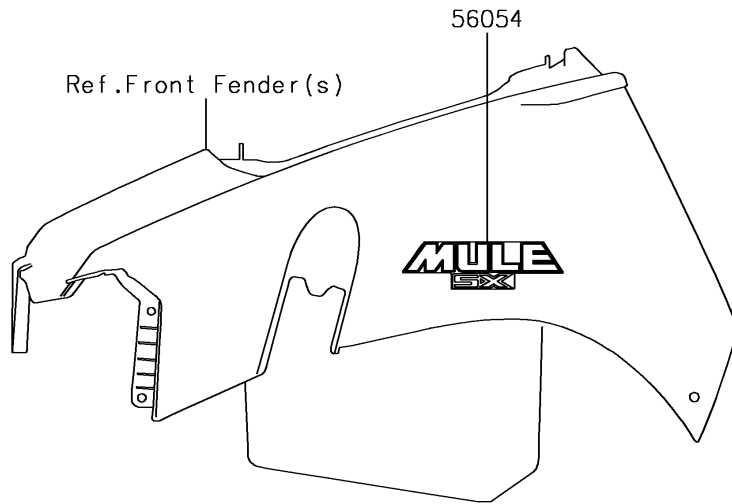

2017 Mule SX PARTS DIAGRAM

Decals

F2861

2017 Mule SX PARTS LIST

Decals

ITEM NAME	PART NUMBER	QUANTITY
MARK,KAWASAKI (Ref # 56052)	56052-1809	3
MARK,FR FENDER,MULE SX (Ref # 56054)	56054-2063	2