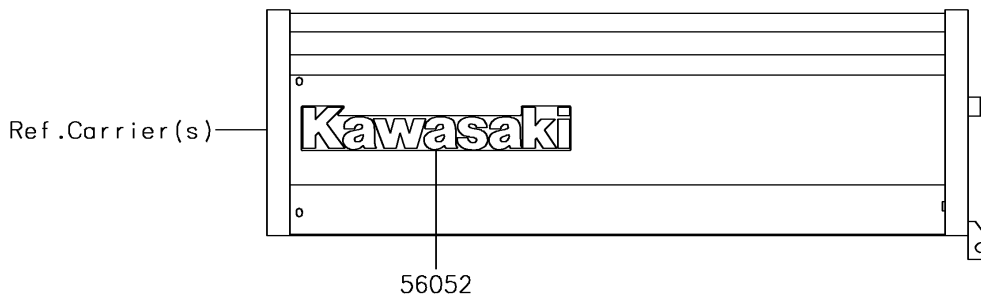

2017 Mule SX PARTS DIAGRAM

Decals

F2861

2017 Mule SX PARTS LIST

Decals

ITEM NAME	PART NUMBER	QUANTITY
MARK,KAWASAKI (Ref # 56052)	56052-1809	3
MARK,FR FENDER,MULE SX (Ref # 56054)	56054-2063	2