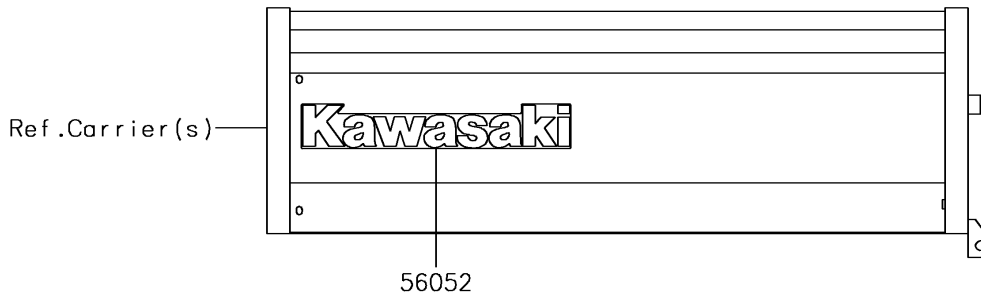

2017 MULE SX™ PARTS DIAGRAM

Decals

F2861

2017 MULE SX™ PARTS LIST

Decals

ITEM NAME	PART NUMBER	QUANTITY
MARK,KAWASAKI (Ref # 56052)	56052-1809	3
MARK,FR FENDER,MULE SX (Ref # 56054)	56054-2063	2