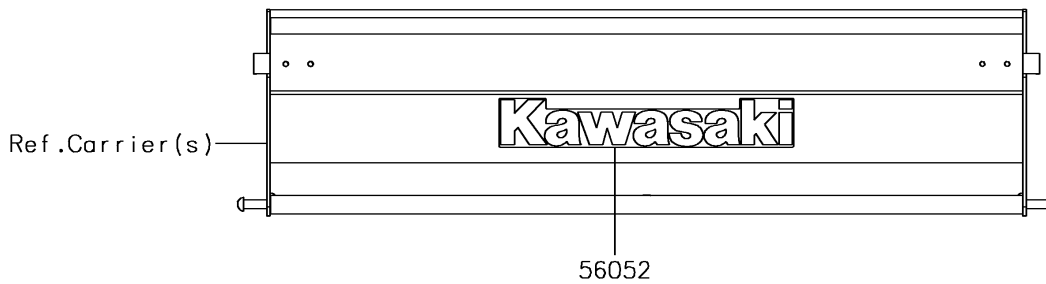

2017 MULE SX™ PARTS DIAGRAM

Decals

F2861

2017 MULE SX™ PARTS LIST

Decals

ITEM NAME	PART NUMBER	QUANTITY
MARK,KAWASAKI (Ref # 56052)	56052-1809	3
MARK,FR FENDER,MULE SX (Ref # 56054)	56054-2063	2