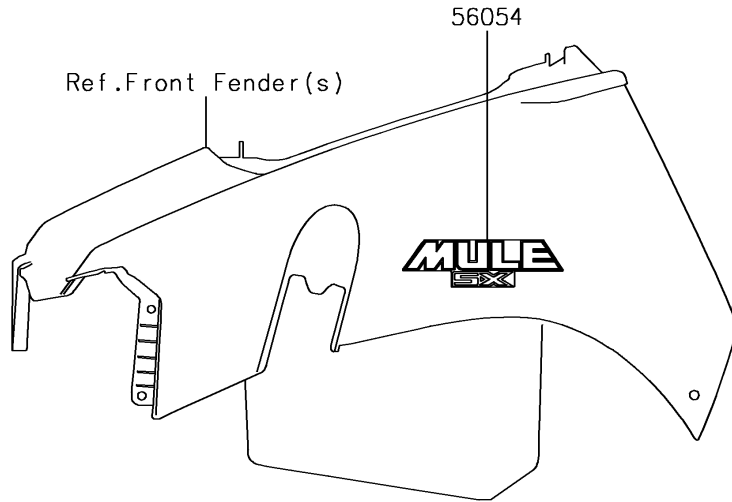

2017 MULE SX™ PARTS DIAGRAM

Decals

F2861

2017 MULE SX™ PARTS LIST

Decals

ITEM NAME	PART NUMBER	QUANTITY
MARK,KAWASAKI (Ref # 56052)	56052-1809	3
MARK,FR FENDER,MULE SX (Ref # 56054)	56054-2063	2