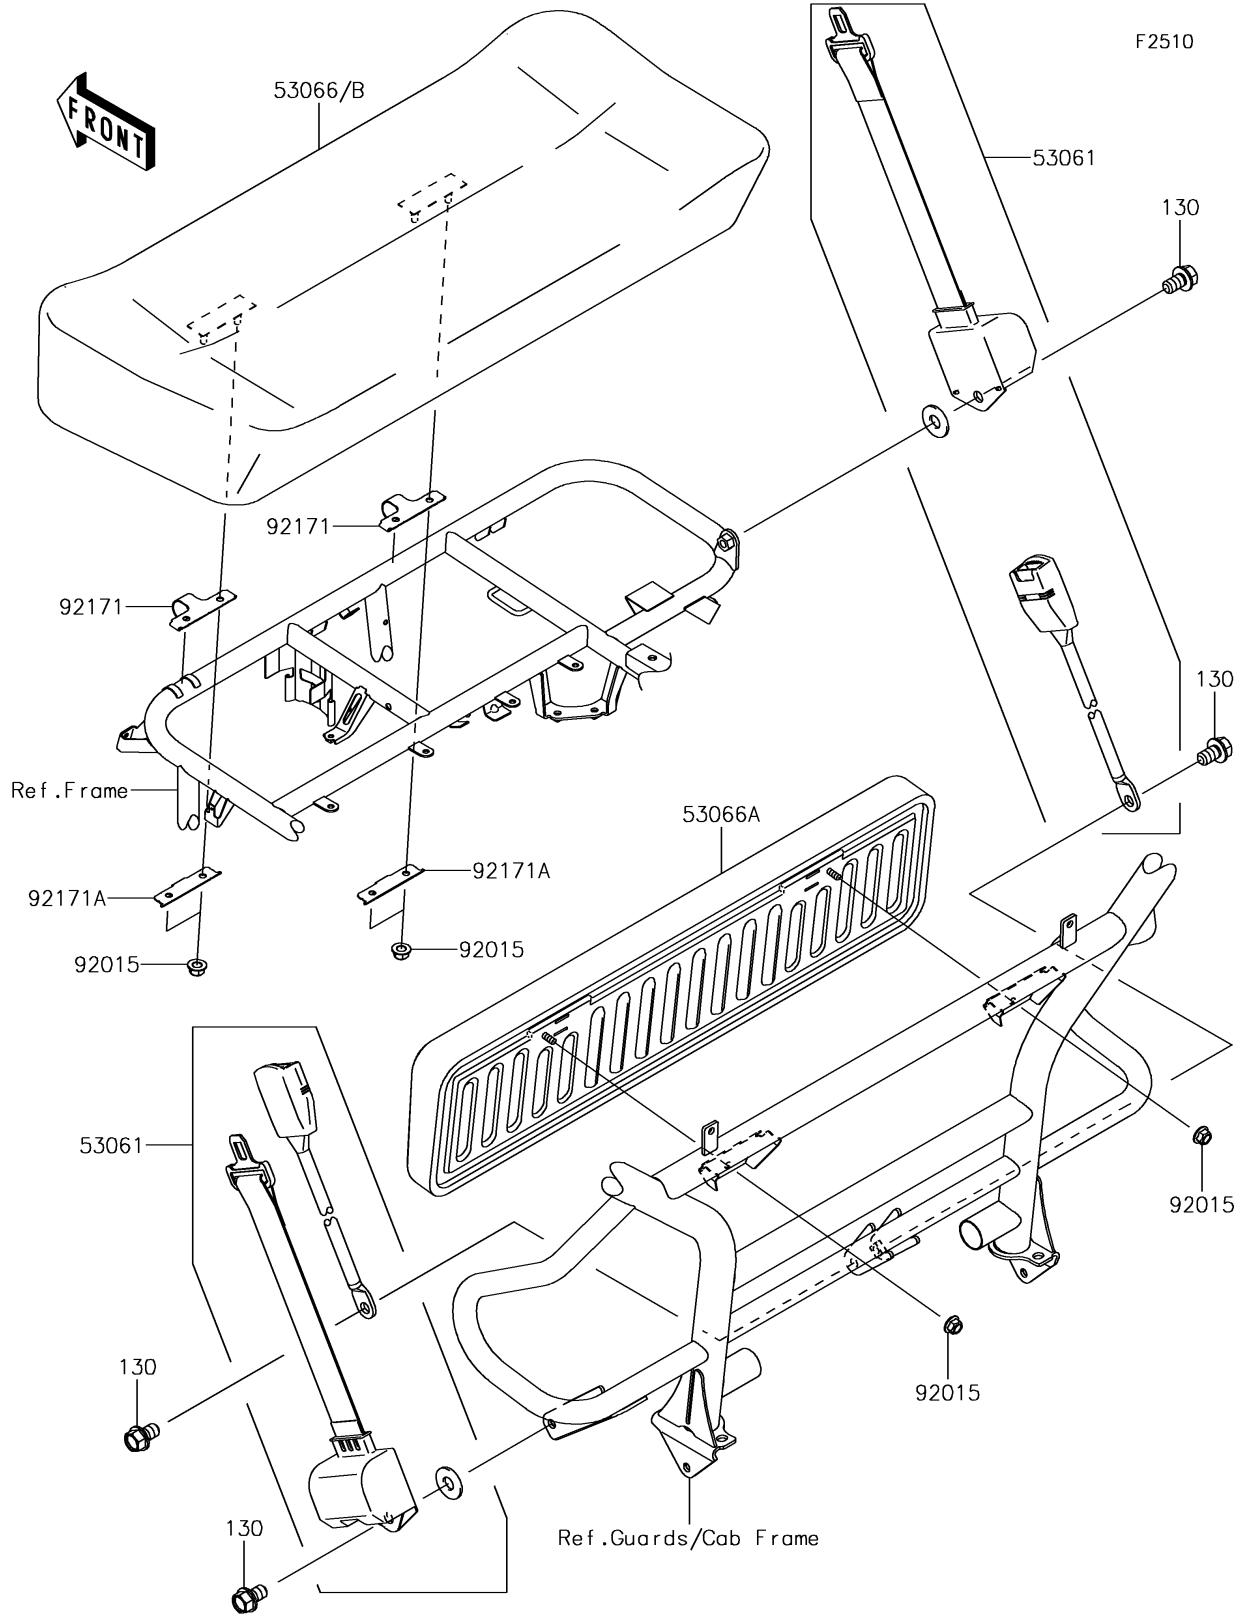

2017 Mule SX PARTS DIAGRAM

Seat

2017 Mule SX PARTS LIST

Seat

ITEM NAME	PART NUMBER	QUANTITY
BELT-SEAT (Ref # 53061)	53061-0050	2
SEAT-ASSY,CUSHION,BLACK (Ref # 53066)	53066-0269-MA	1
SEAT-ASSY,BACK,BLACK (Ref # 53066A)	53066-0270-MA	1
NUT,FLANGED,LOCK,8MM (Ref # 92015)	92015-1668	6
CLAMP (Ref # 92171)	92171-0441	2
CLAMP (Ref # 92171A)	92171-0442	2
BOLT-FLANGED,12X20 (Ref # 130)	130BA1220	4