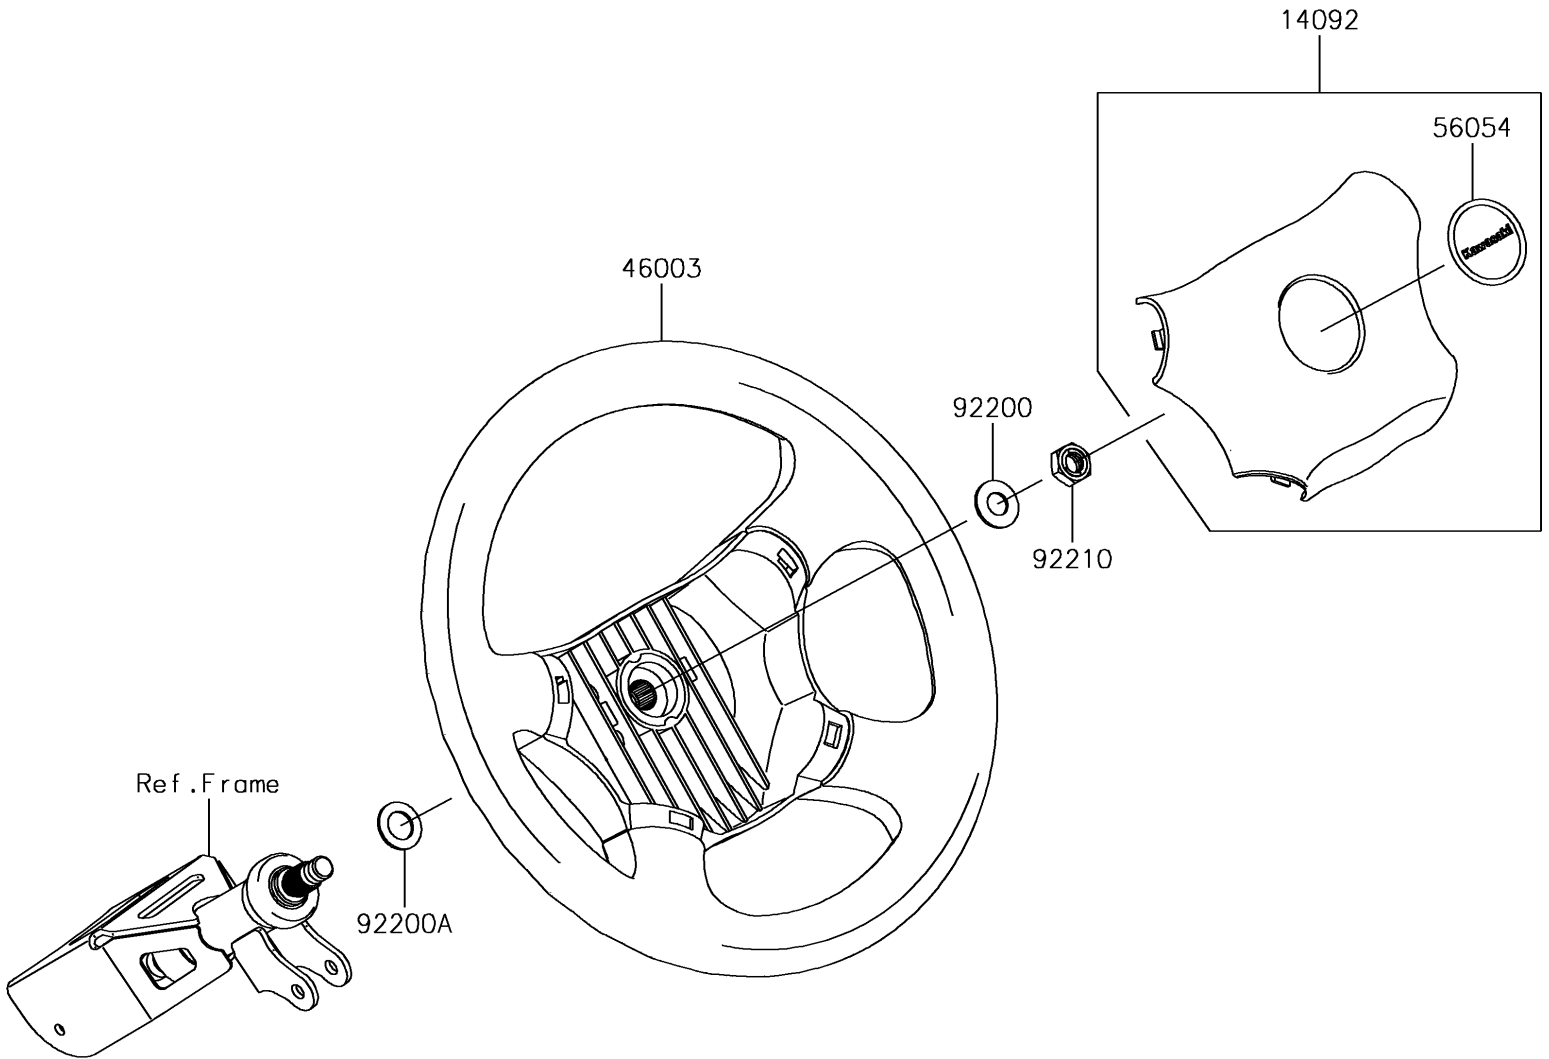

# 2017 Mule SX PARTS DIAGRAM

Steering Wheel

F2311

## 2017 Mule SX PARTS LIST

### Steering Wheel

ITEM NAME	PART NUMBER	QUANTITY
COVER,HORN SWITCH (Ref # 14092)	14092-1029	1
HANDLE (Ref # 46003)	46003-0595	1
MARK,CENTER LOGO,KAWASAKI (Ref # 56054)	56054-1188	1
WASHER,12.1X25X1.6 (Ref # 92200)	92200-0455	1
WASHER,15X25X1.6 (Ref # 92200A)	92200-0460	1
NUT,LOCK,12MM (Ref # 92210)	92210-1249	1