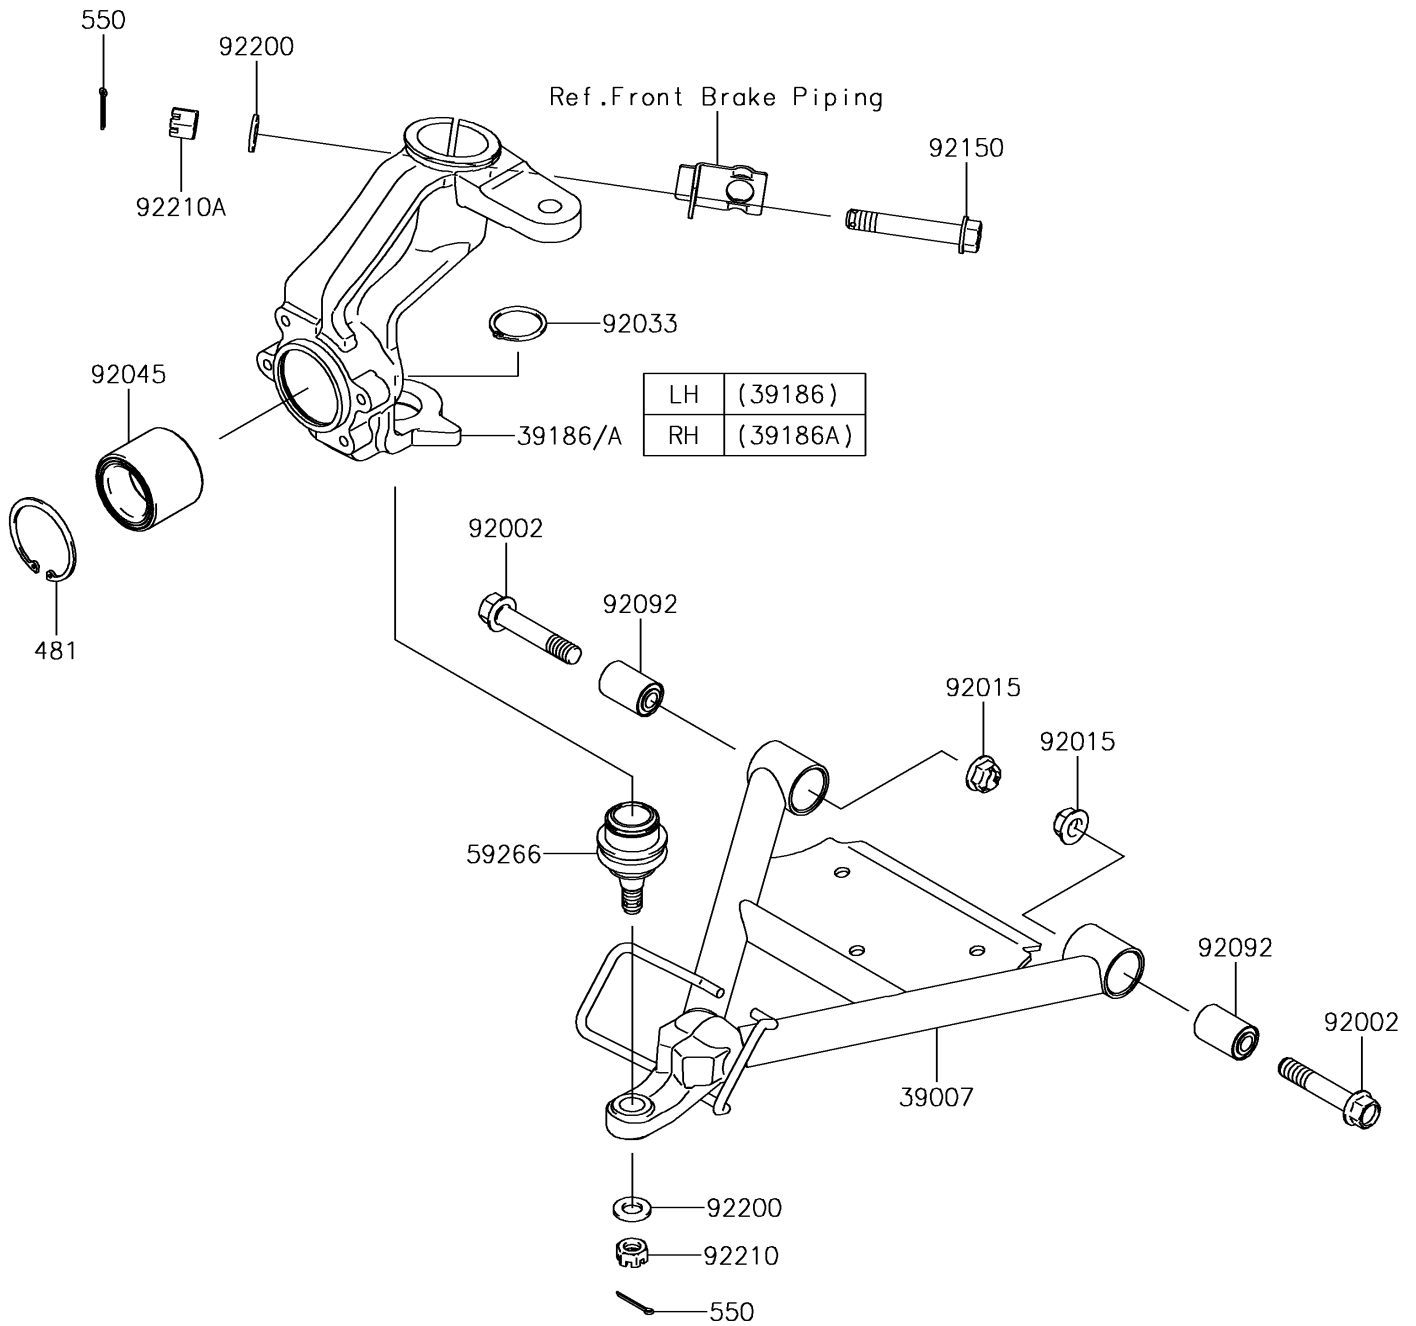

2017 Mule SX PARTS DIAGRAM

Suspension

F2150

2017 Mule SX PARTS LIST

Suspension

ITEM NAME	PART NUMBER	QUANTITY
ARM-SUSP (Ref # 39007)	39007-0397	2
KNUCKLE,LH (Ref # 39186)	39186-0314	1
KNUCKLE,RH (Ref # 39186A)	39186-0315	1
JOINT-BALL (Ref # 59266)	59266-1080	2
BOLT,ROD,12MM (Ref # 92002)	92002-1757	4
NUT,12MM (Ref # 92015)	92015-1706	4
RING-SNAP,C-TYPE,32MM (Ref # 92033)	92033-1262	2
BEARING-BALL,DAC2552W-7CS31 (Ref # 92045)	92045-0028	2
BUSHING-RUBBER (Ref # 92092)	92092-005	4
BOLT,FLANGED,12X72 (Ref # 92150)	92150-1356	2
WASHER,12.3X23X2.3 (Ref # 92200)	92200-1004	4
NUT,CASTLE,12MM (Ref # 92210)	92210-0395	2
NUT,12MM (Ref # 92210A)	92210-7501	2
CIRCLIP-TYPE-C,52MM (Ref # 481)	481J5200	2
PIN-COTTER,3.0X25 (Ref # 550)	550AA3025	4